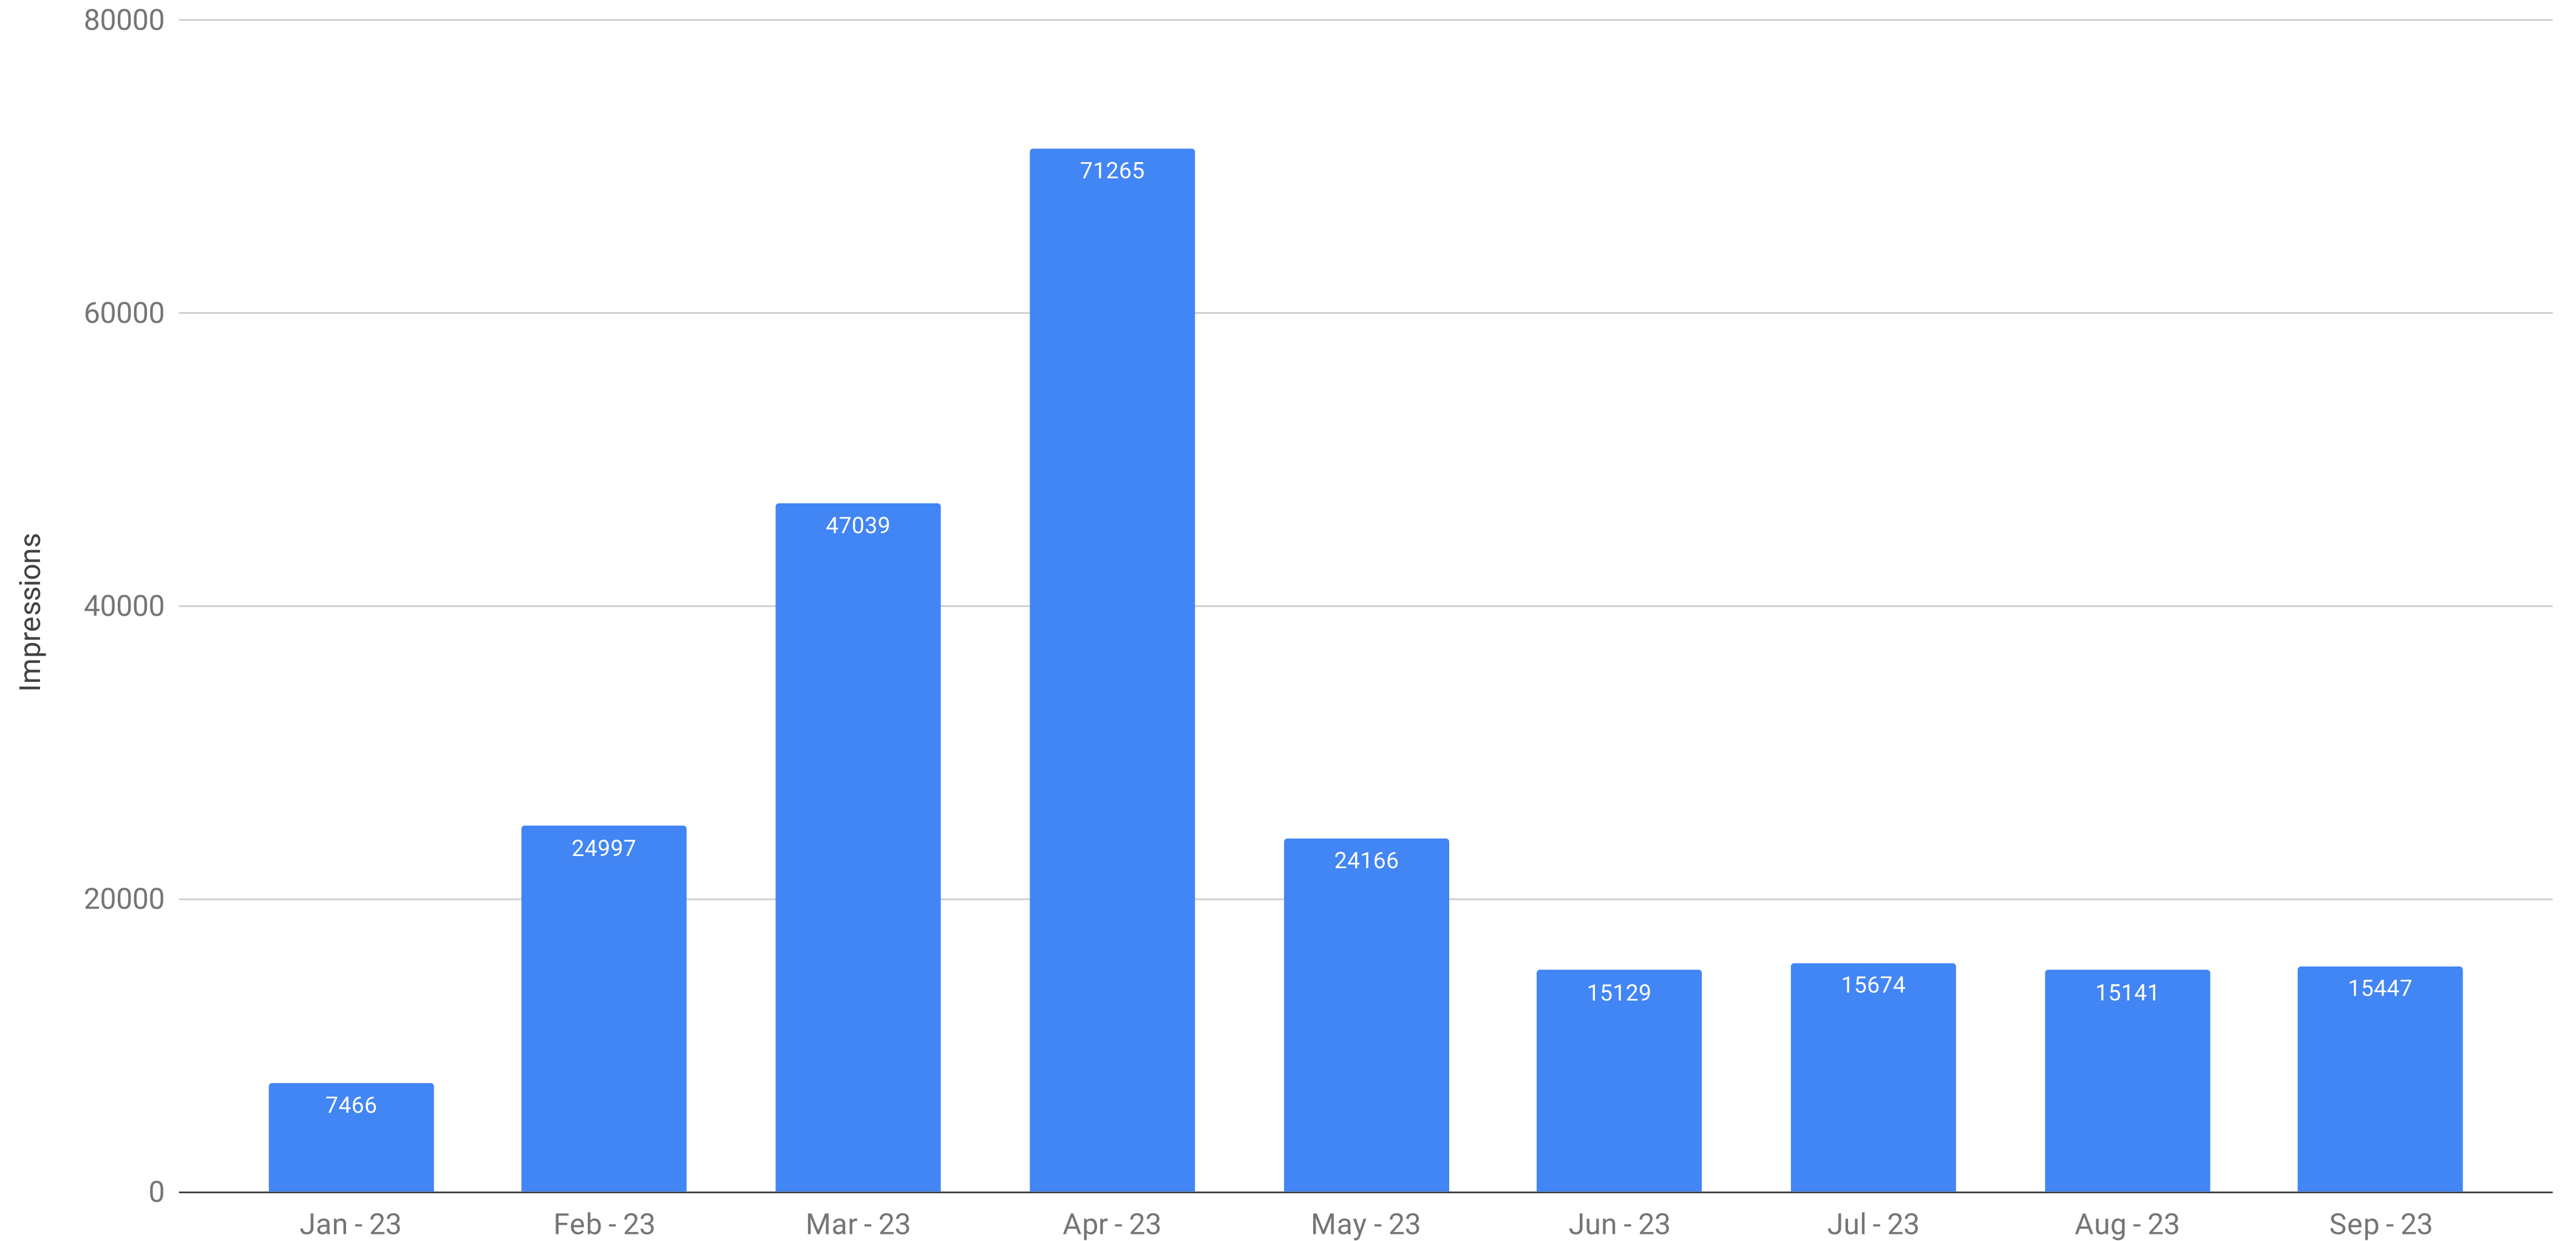

# ComplexDiscovery Banner Advertising Overview - Impressions

Recorded with Advanced Ads - Aggregate of All Banner Ads from Beta Advertising Program (Limited Advertisers and Ads)

Current Reporting (2023) - Adjusted in May-June to Decrease and Optimize Rotation Velocity to Increase Banner Viewing Time