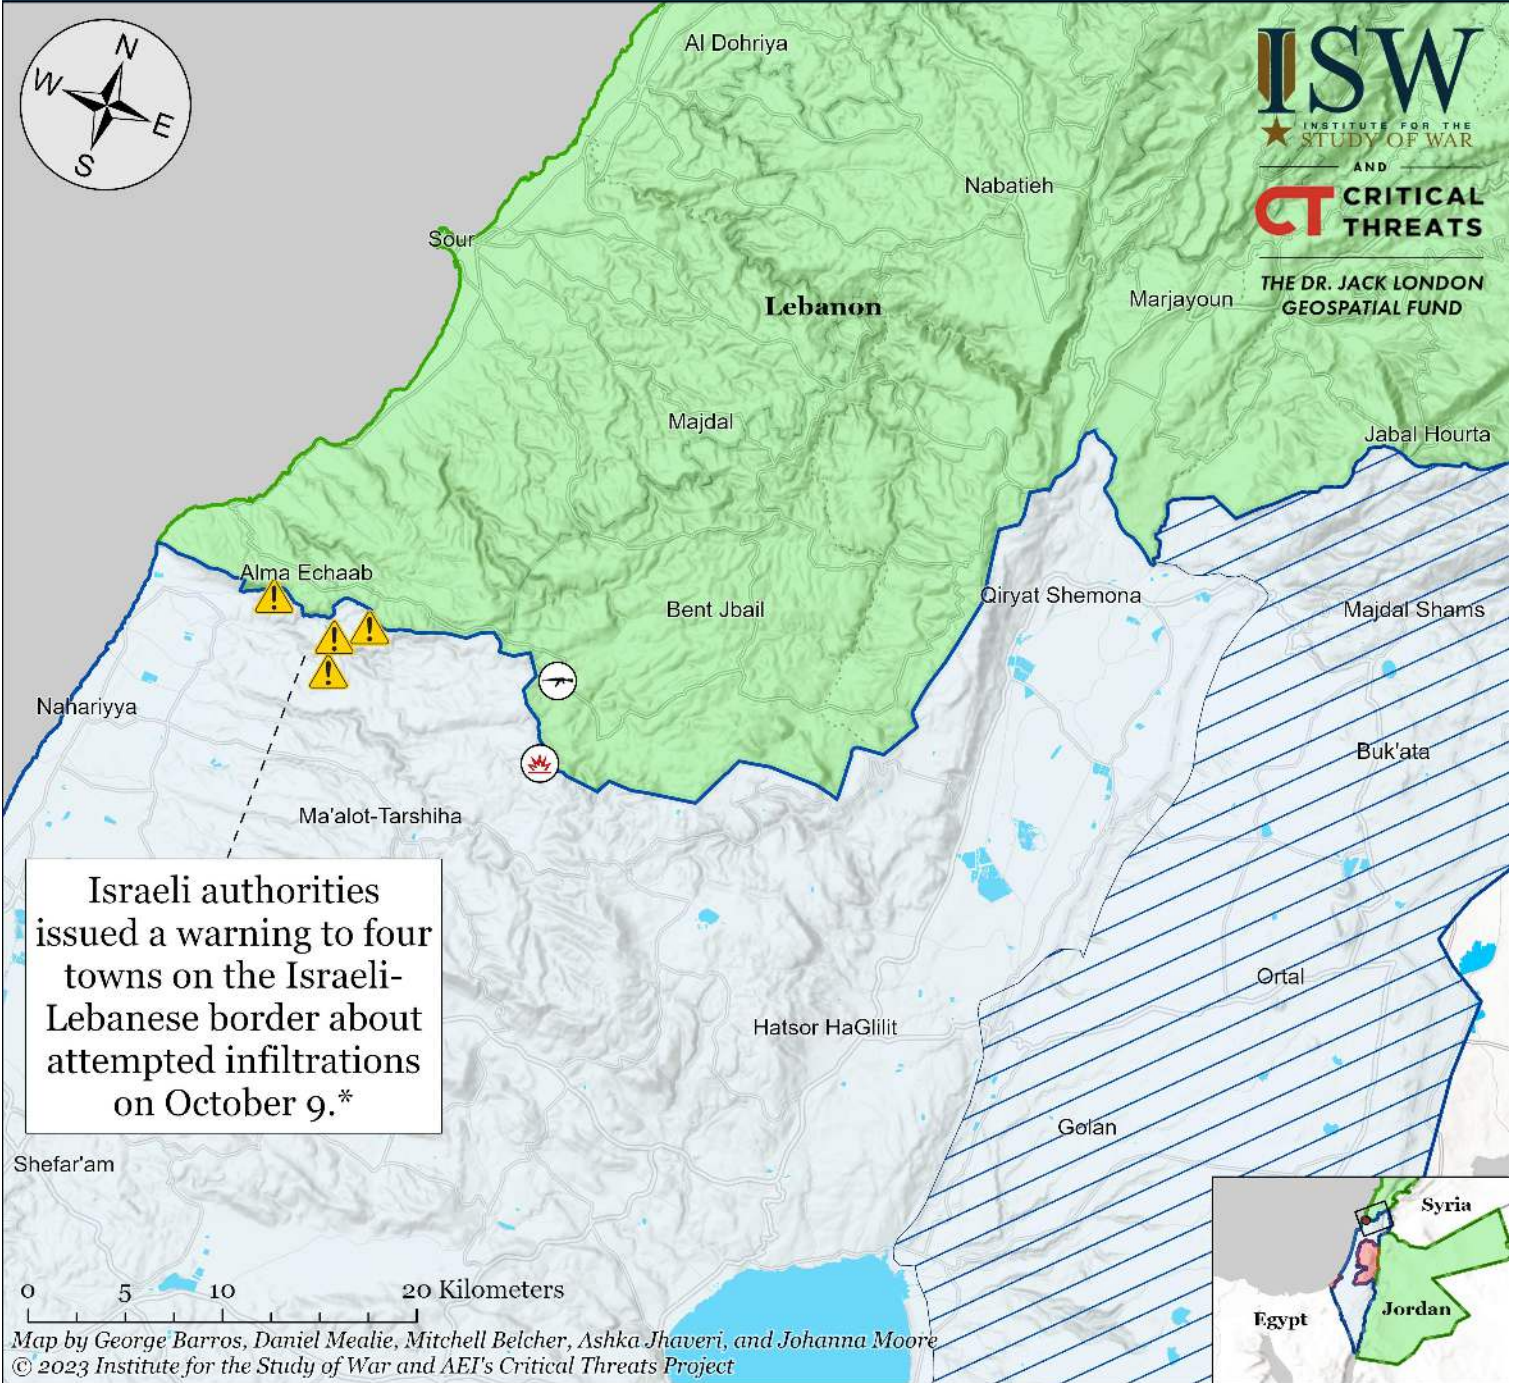

Hamas Infiltration Further into Israeli Territory as of October 9, 2023, 3:30 PM ET

ISW
 INSTITUTE FOR THE
 STUDY OF WAR
 AND
CT CRITICAL
 THREATS
 THE DR. JACK LONDON
 GEOSPATIAL FUND

- Israel
- Gaza Strip and West Bank
- Israeli Settlements
- Lebanon and Jordan
- ☠ Hamas Infiltration
- 💣 Rocket Attacks
- 🔫 Clash (Small Arms Combat)

* Note: The pictured infiltration line is notional for illustrative purposes and does not denote a specific infiltration vector.

Rocket Fire and Warnings of Infiltration from Southern Lebanon as of October 9, 2023, 3:30 PM ET

* Israeli authorities issued warnings about attempted infiltrations of Israel to the towns of Admit, Elion, Aramsha, and Hanita on October 9.

West Bank Militias Join Fighting and Conduct Rocket Attack on Jerusalem as of October 9, 2023, 3:30 PM ET