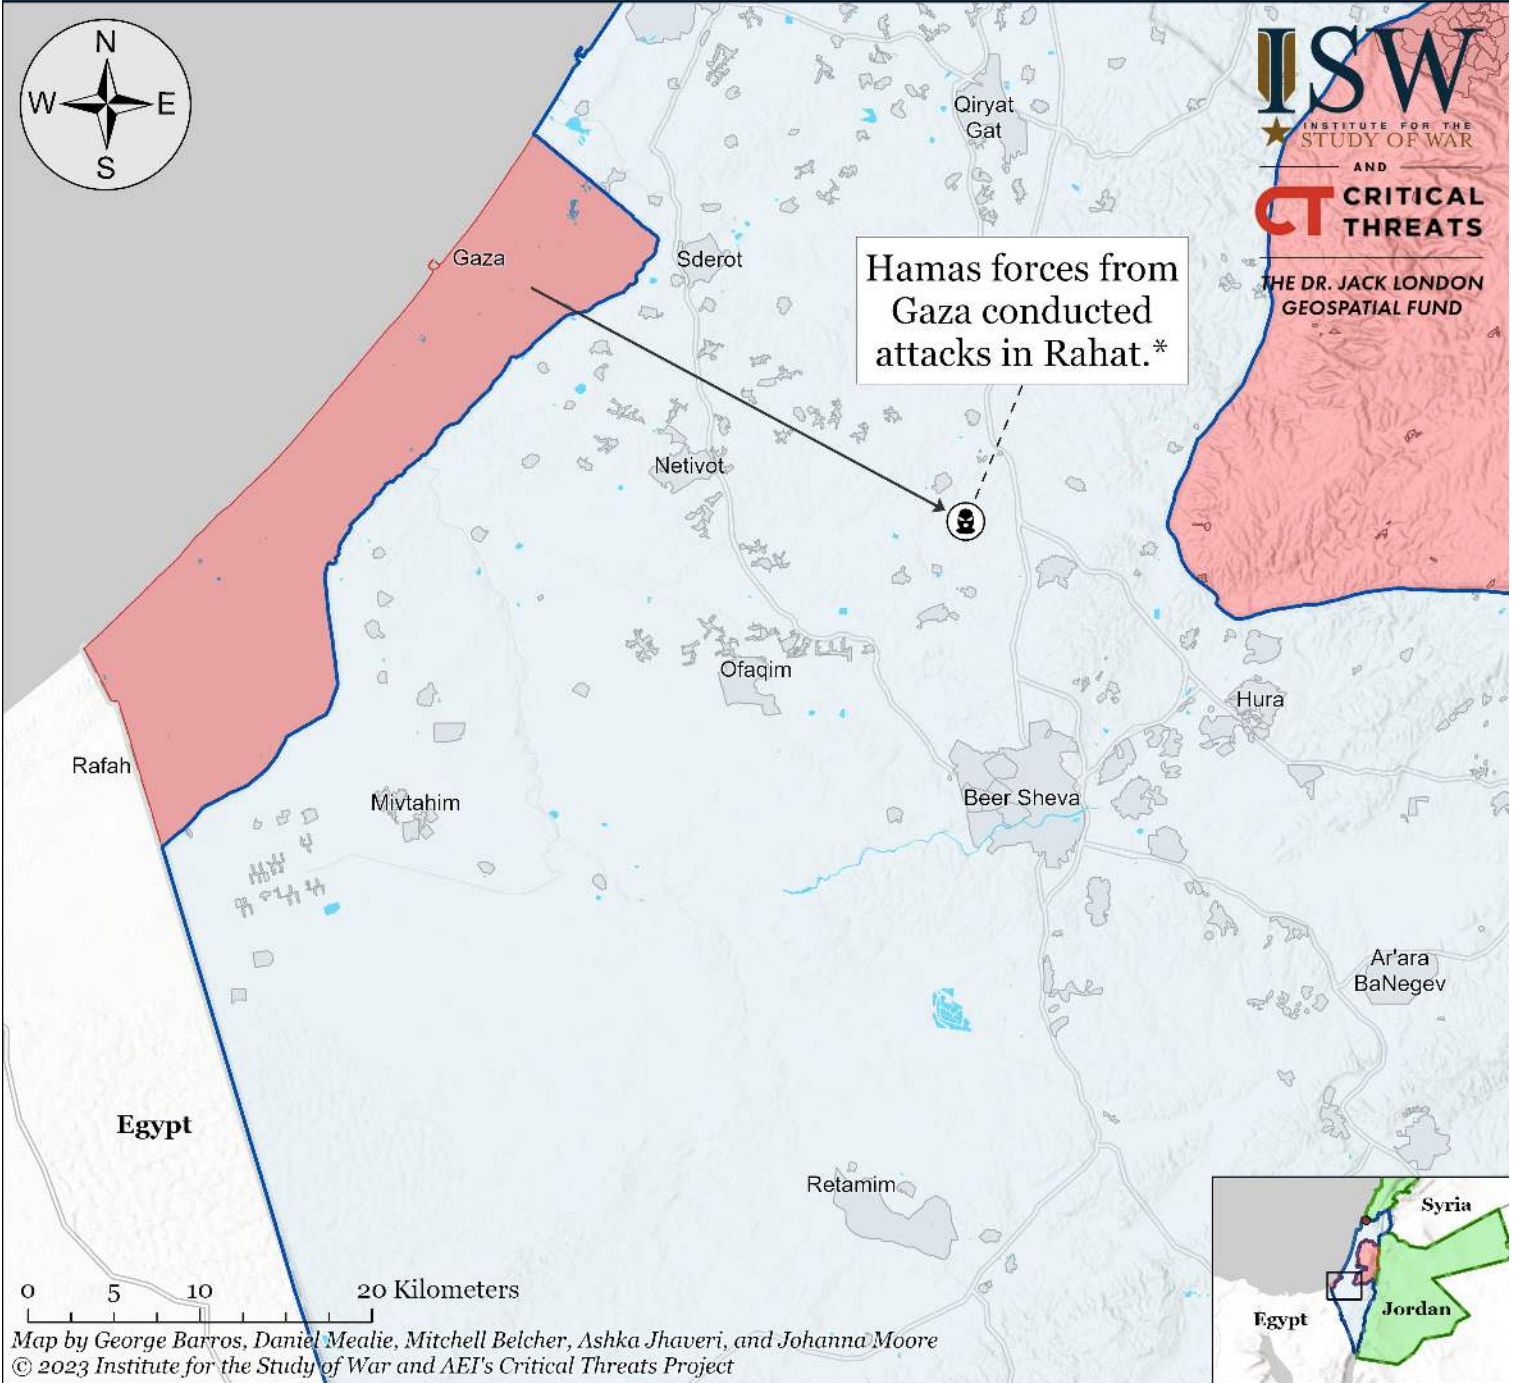

Hamas Infiltration Further into Israeli Territory as of October 9, 2023, 3:30 PM ET

ISW
 INSTITUTE FOR THE
 STUDY OF WAR
 AND
CT CRITICAL
 THREATS
 THE DR. JACK LONDON
 GEOSPATIAL FUND

- Israel
- Gaza Strip and West Bank
- Israeli Settlements
- Lebanon and Jordan
- ☠ Hamas Infiltration
- 💣 Rocket Attacks
- 🔫 Clash (Small Arms Combat)

* Note: The pictured infiltration line is notional for illustrative purposes and does not denote a specific infiltration vector.

Rocket Fire and Warnings of Infiltration from Southern Lebanon as of October 9, 2023, 3:30 PM ET

* Israeli authorities issued warnings about attempted infiltrations of Israel to the towns of Admit, Elion, Aramsha, and Hanita on October 9.

West Bank Militias Join Fighting and Conduct Rocket Attack on Jerusalem as of October 9, 2023, 3:30 PM ET