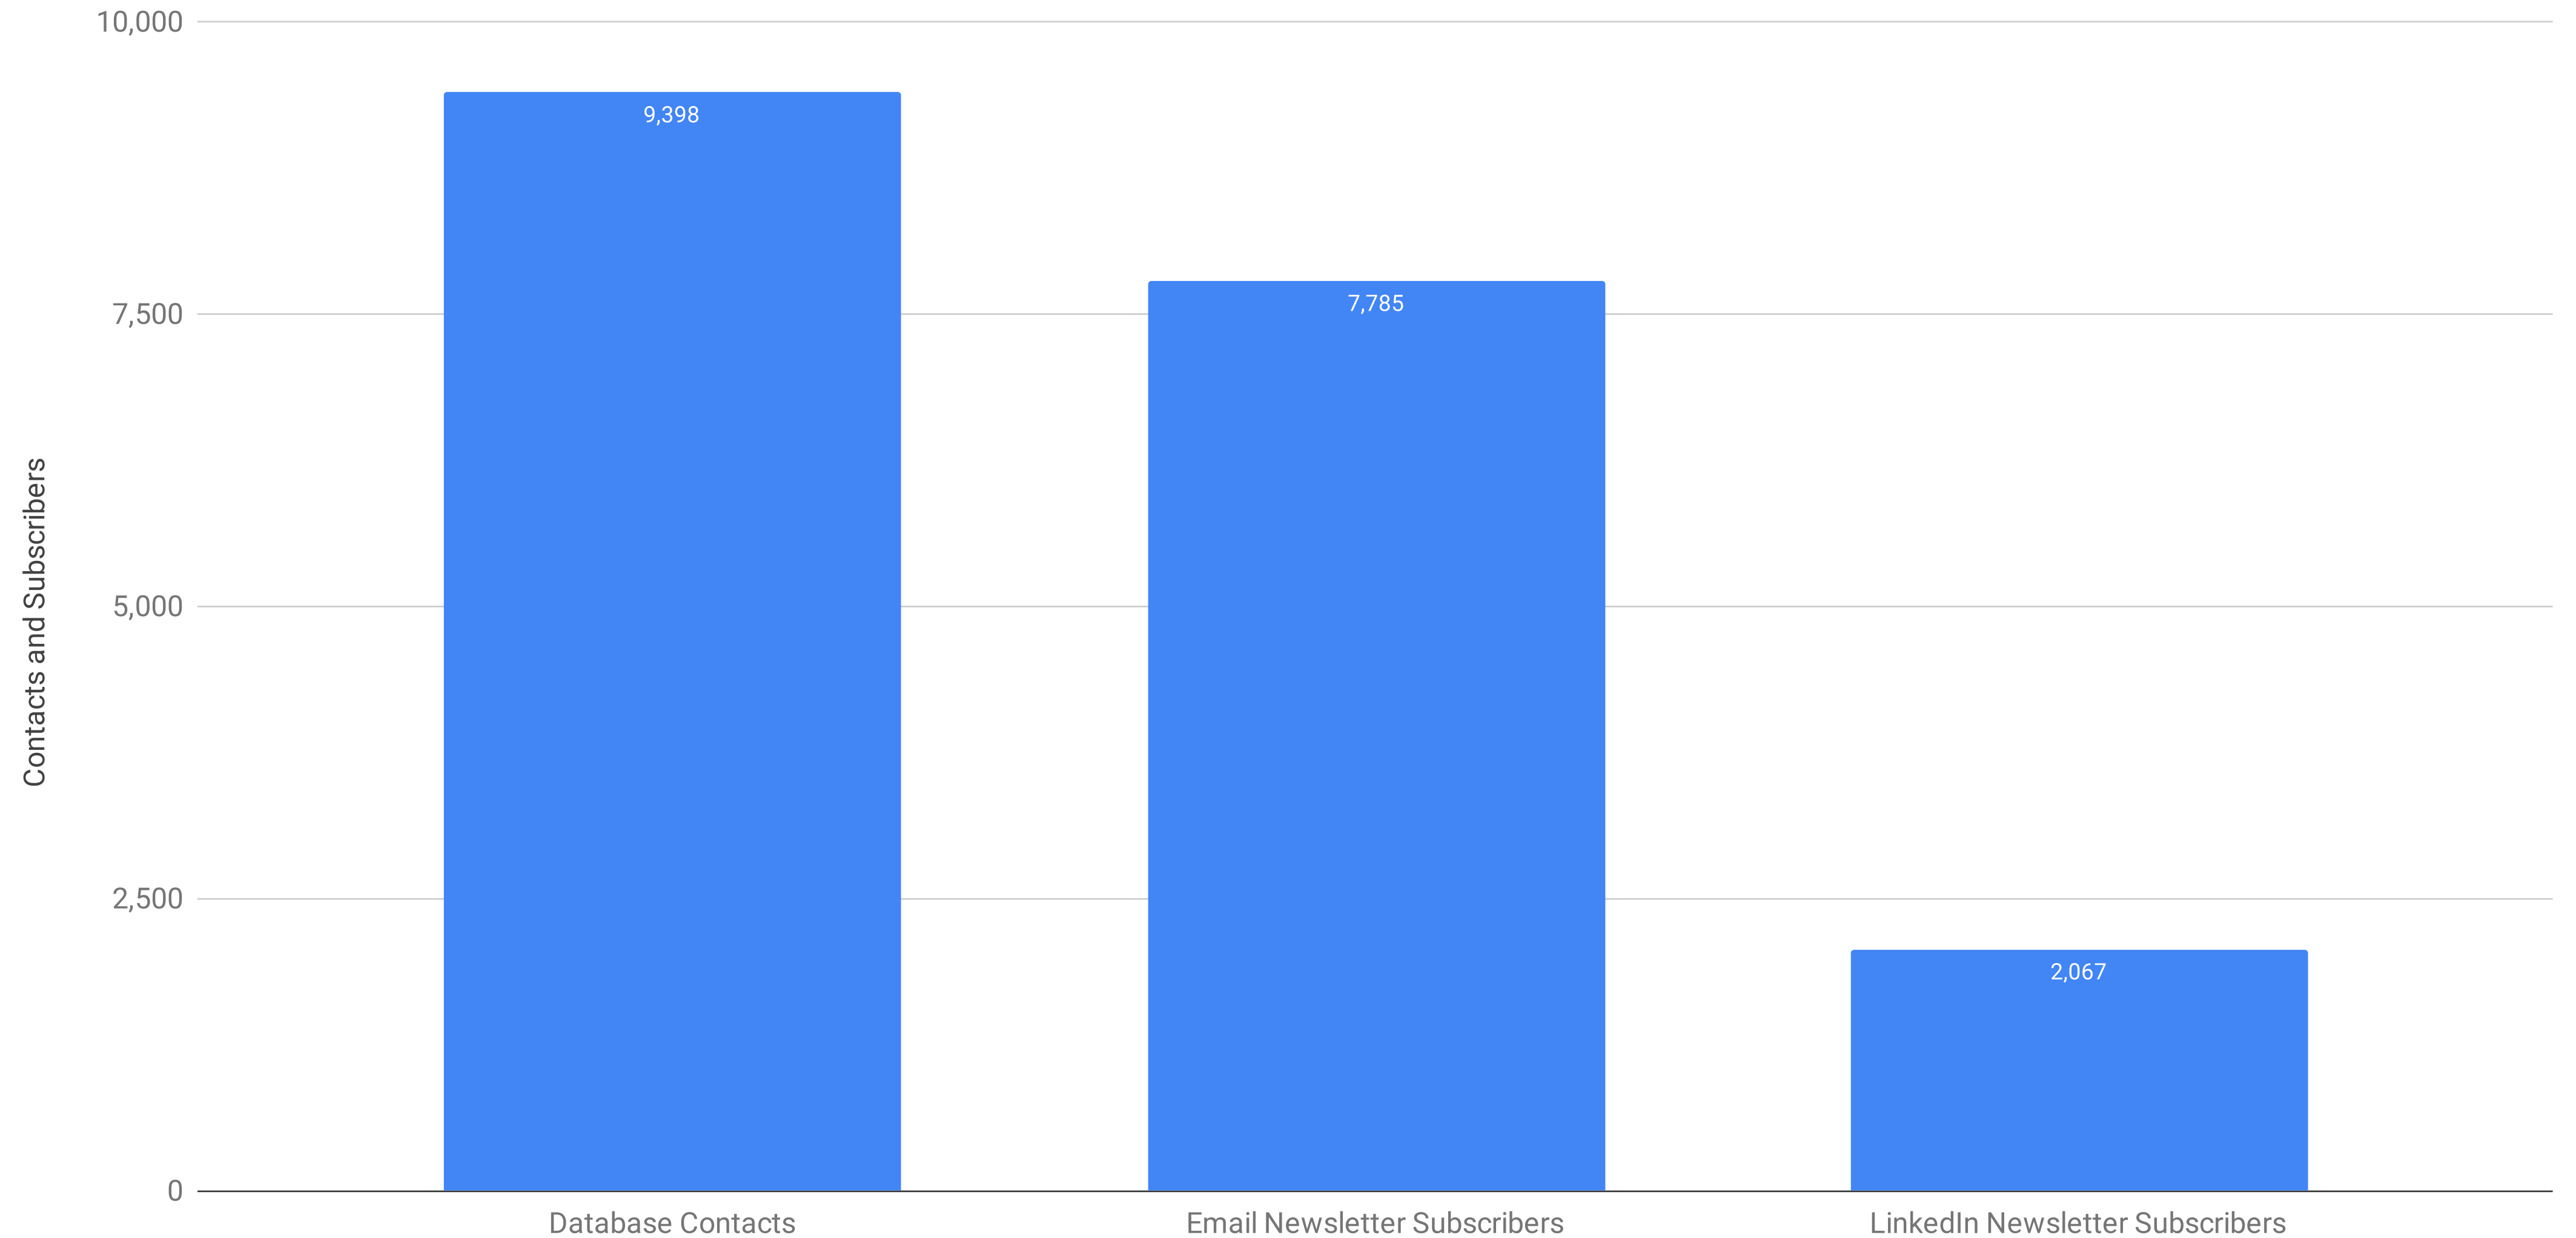

ComplexDiscovery Audience Overview - Newsletter Subscribers

The Number of Contacts and Subscribers as Recorded via Pipedrive, Mailchimp, and LinkedIn

Current Reporting (1 November 2023)