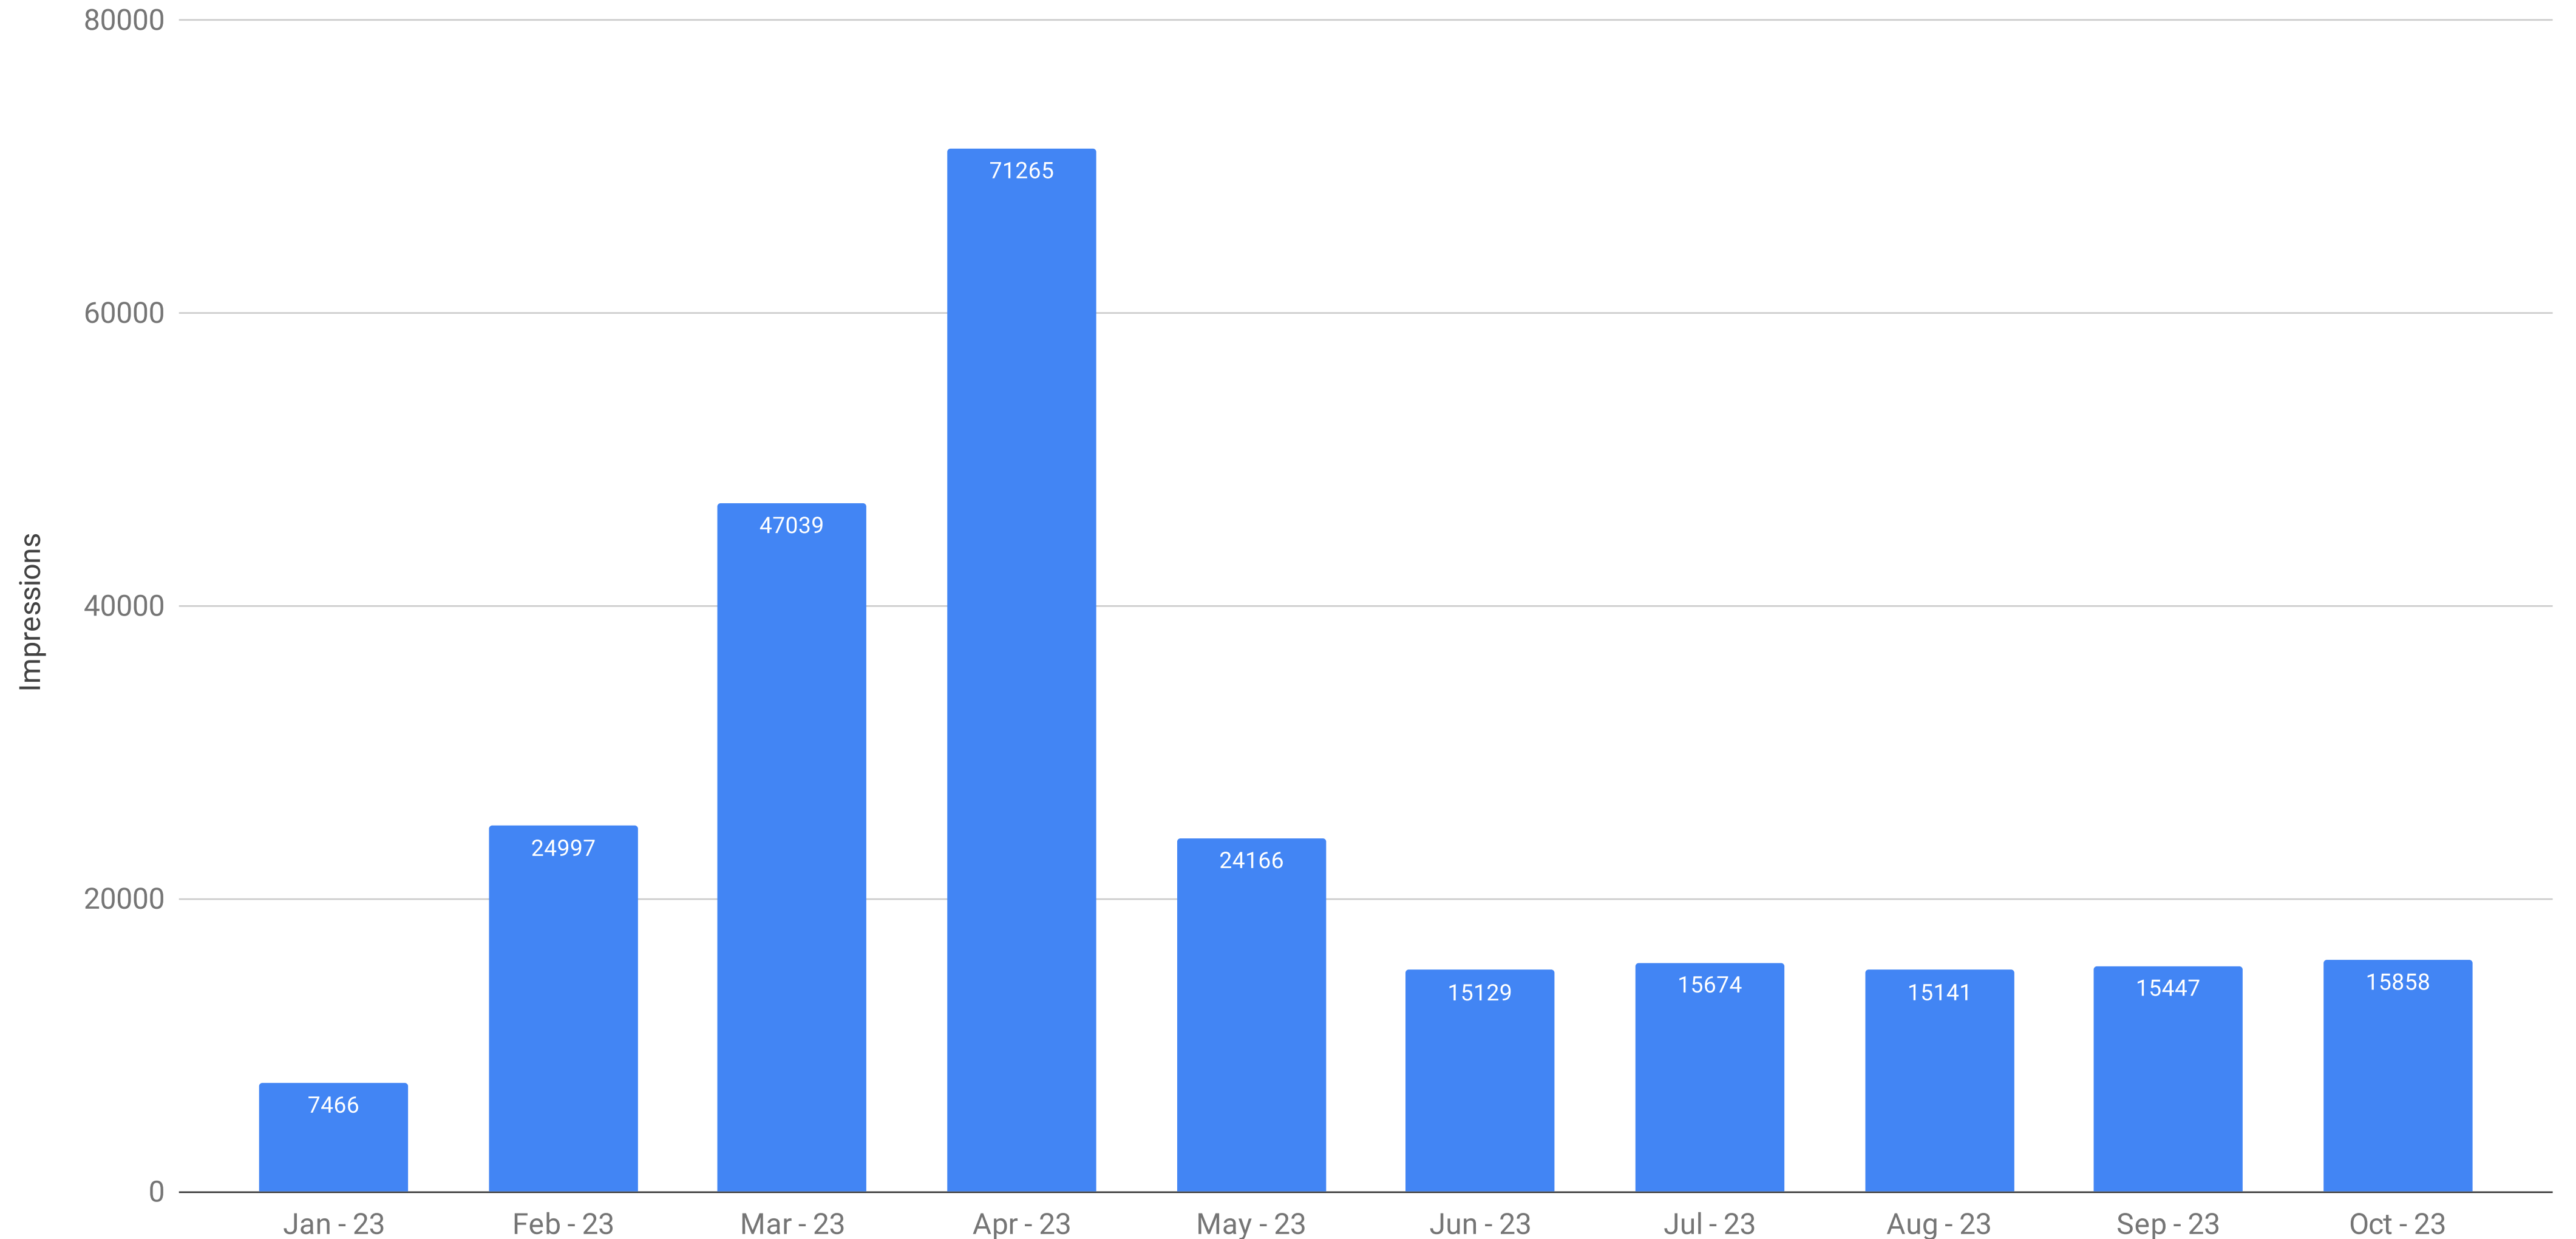

ComplexDiscovery Banner Advertising Overview - Impressions

Recorded with Advanced Ads - Aggregate of All Banner Ads from Beta Advertising Program (Limited Advertisers and Ads)

Current Reporting (2023) - Adjusted in May-June to Decrease and Optimize Rotation Velocity to Increase Banner Viewing Time