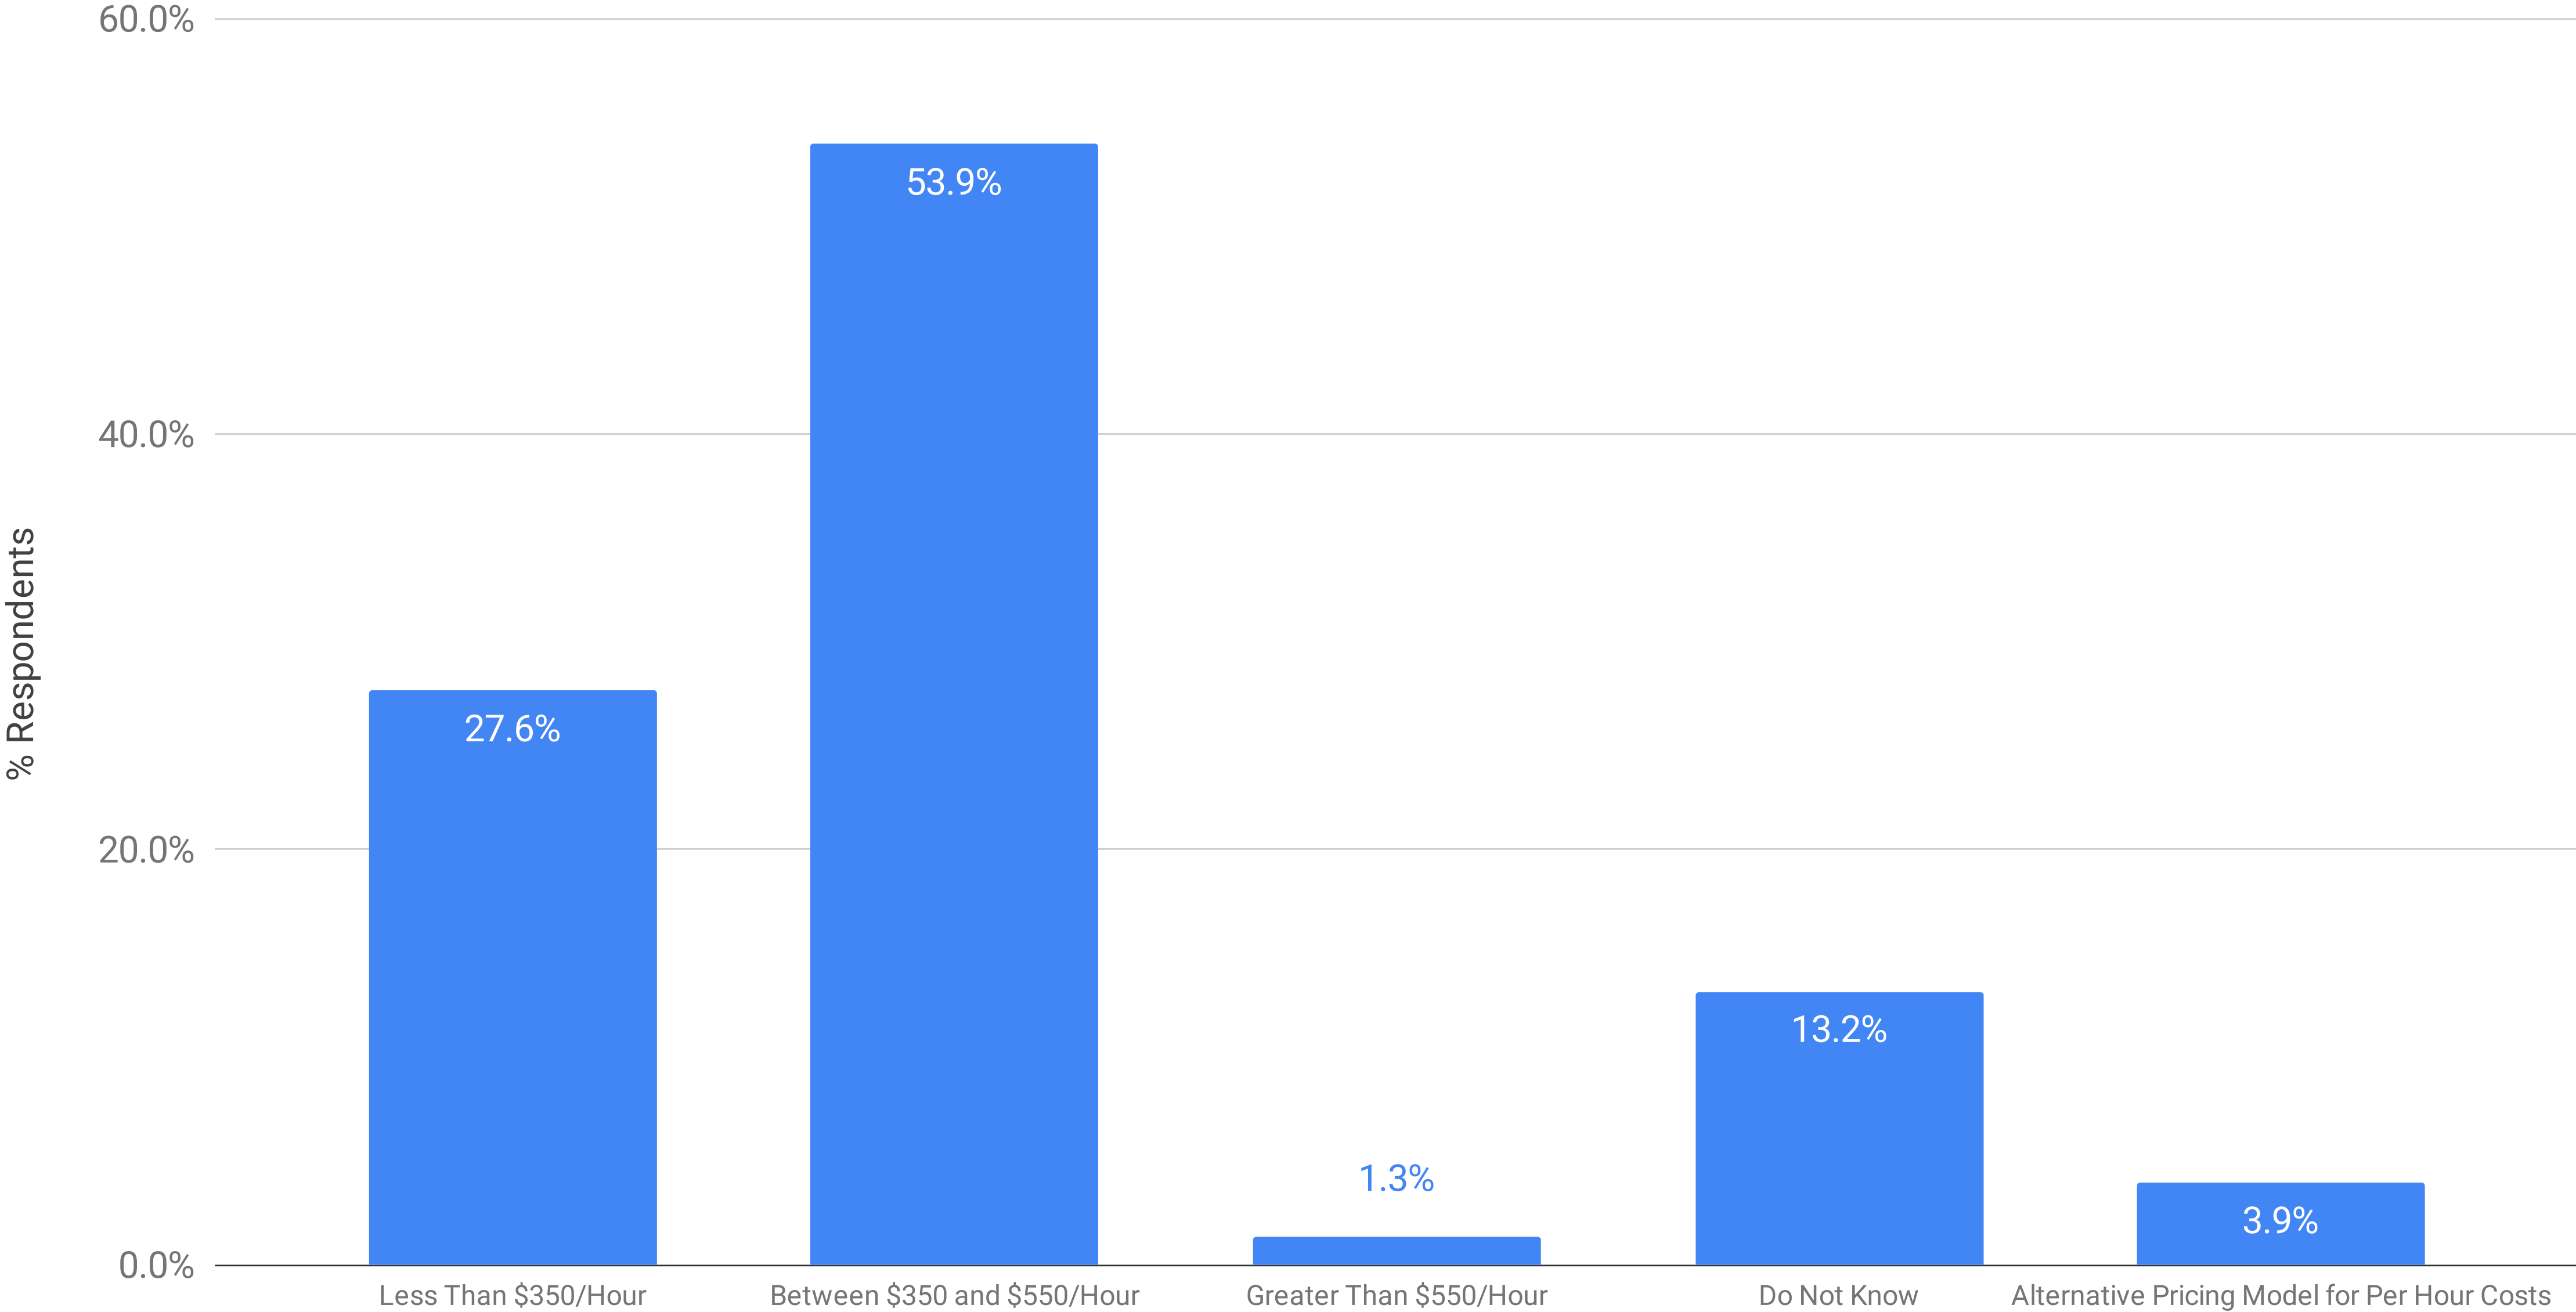

Collection Pricing: Per Hour Cost for Investigation, Analysis and Report Generation by an FE

Winter 2024 eDiscovery Pricing Survey (n=76)