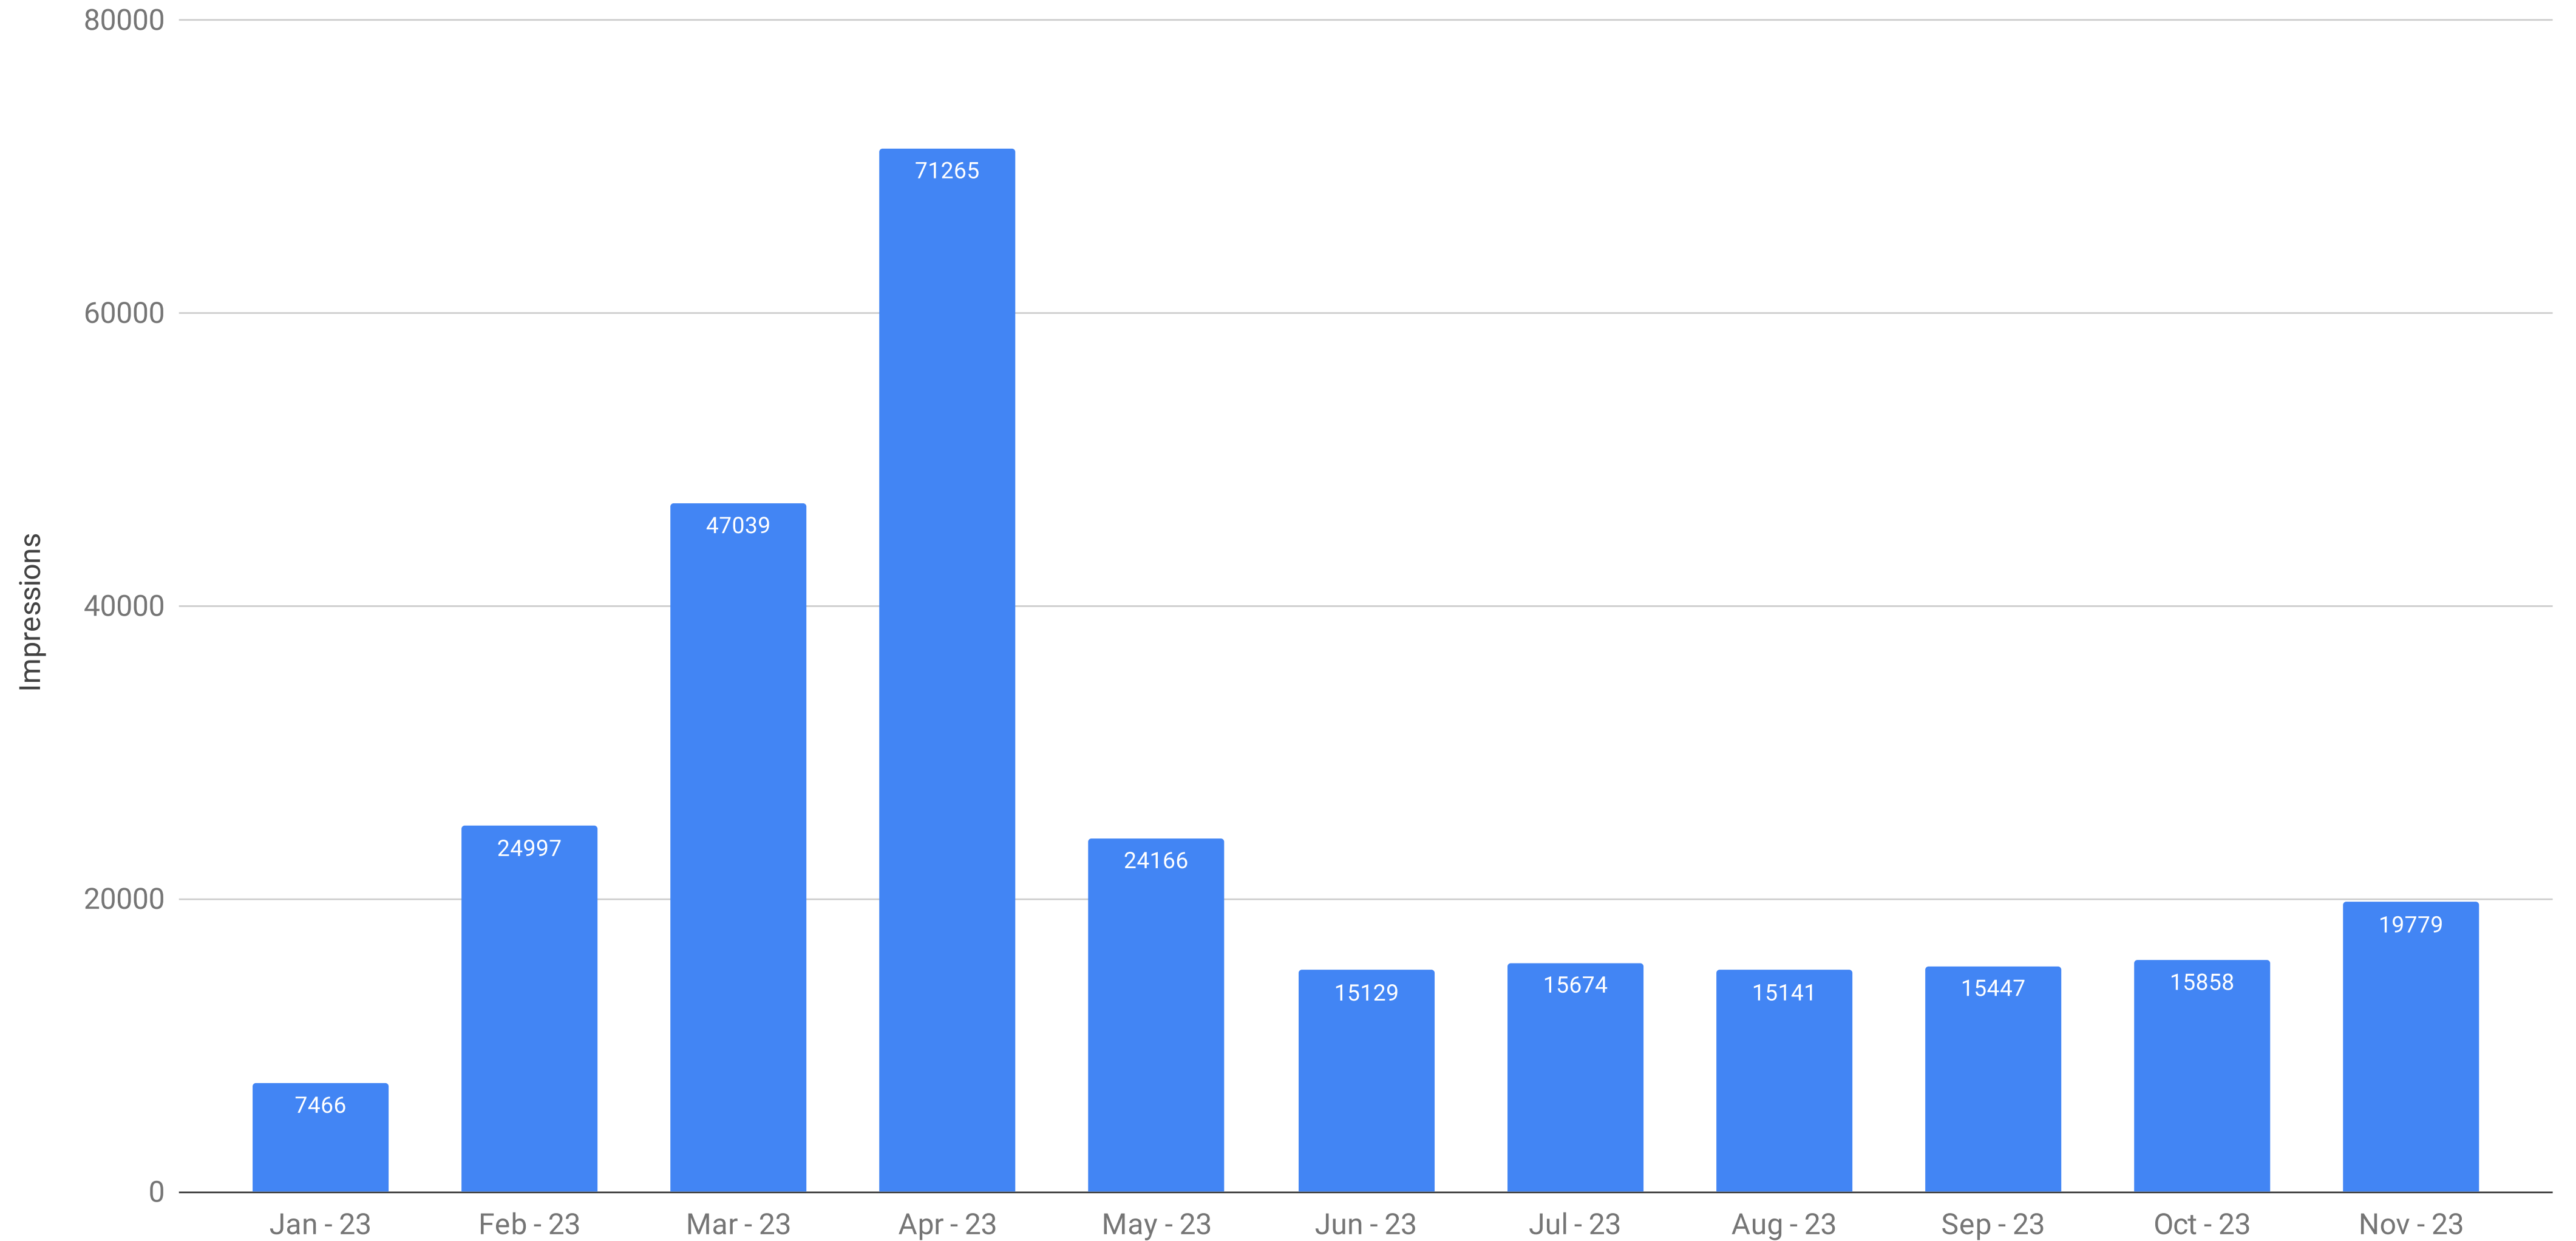

ComplexDiscovery Banner Advertising Overview - Impressions

Recorded with Advanced Ads - Aggregate of All Banner Ads from Beta Advertising Program (Limited Advertisers and Ads)

Current Reporting (2023) - Adjusted in May-June to Decrease and Optimize Rotation Velocity to Increase Banner Viewing Time