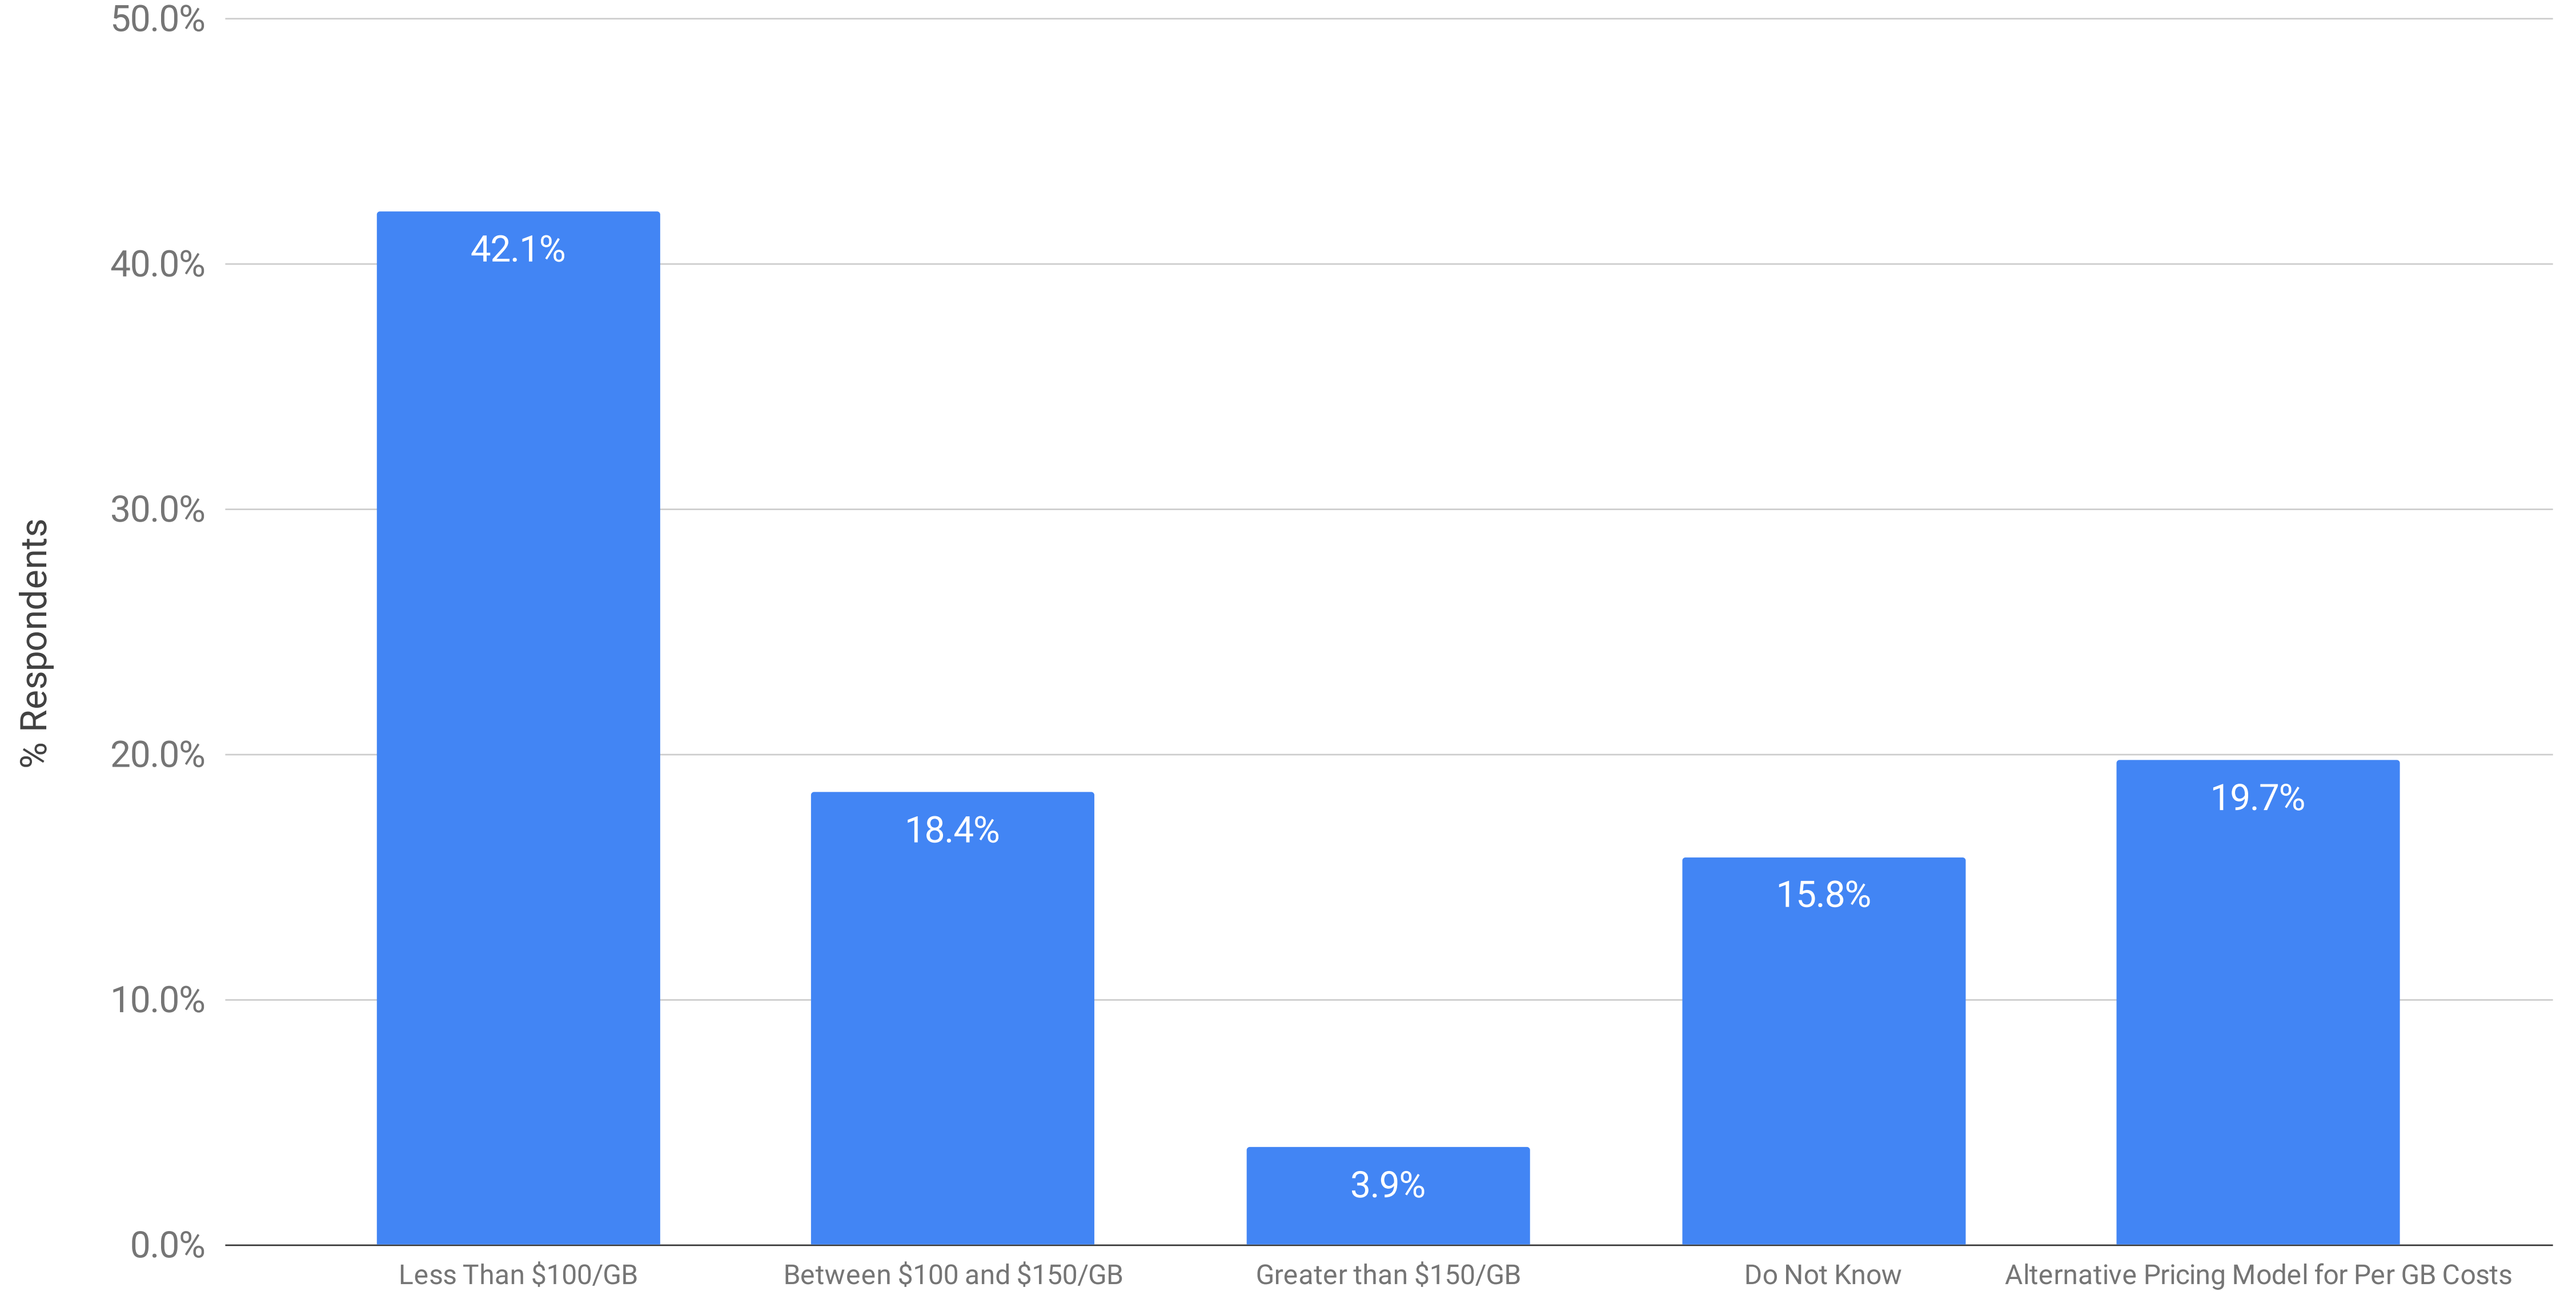

# Processing Pricing: Per GB Cost to Process ESI Based on Volume at Completion for 250 GB or Less

Winter 2024 eDiscovery Pricing Survey (n=76)