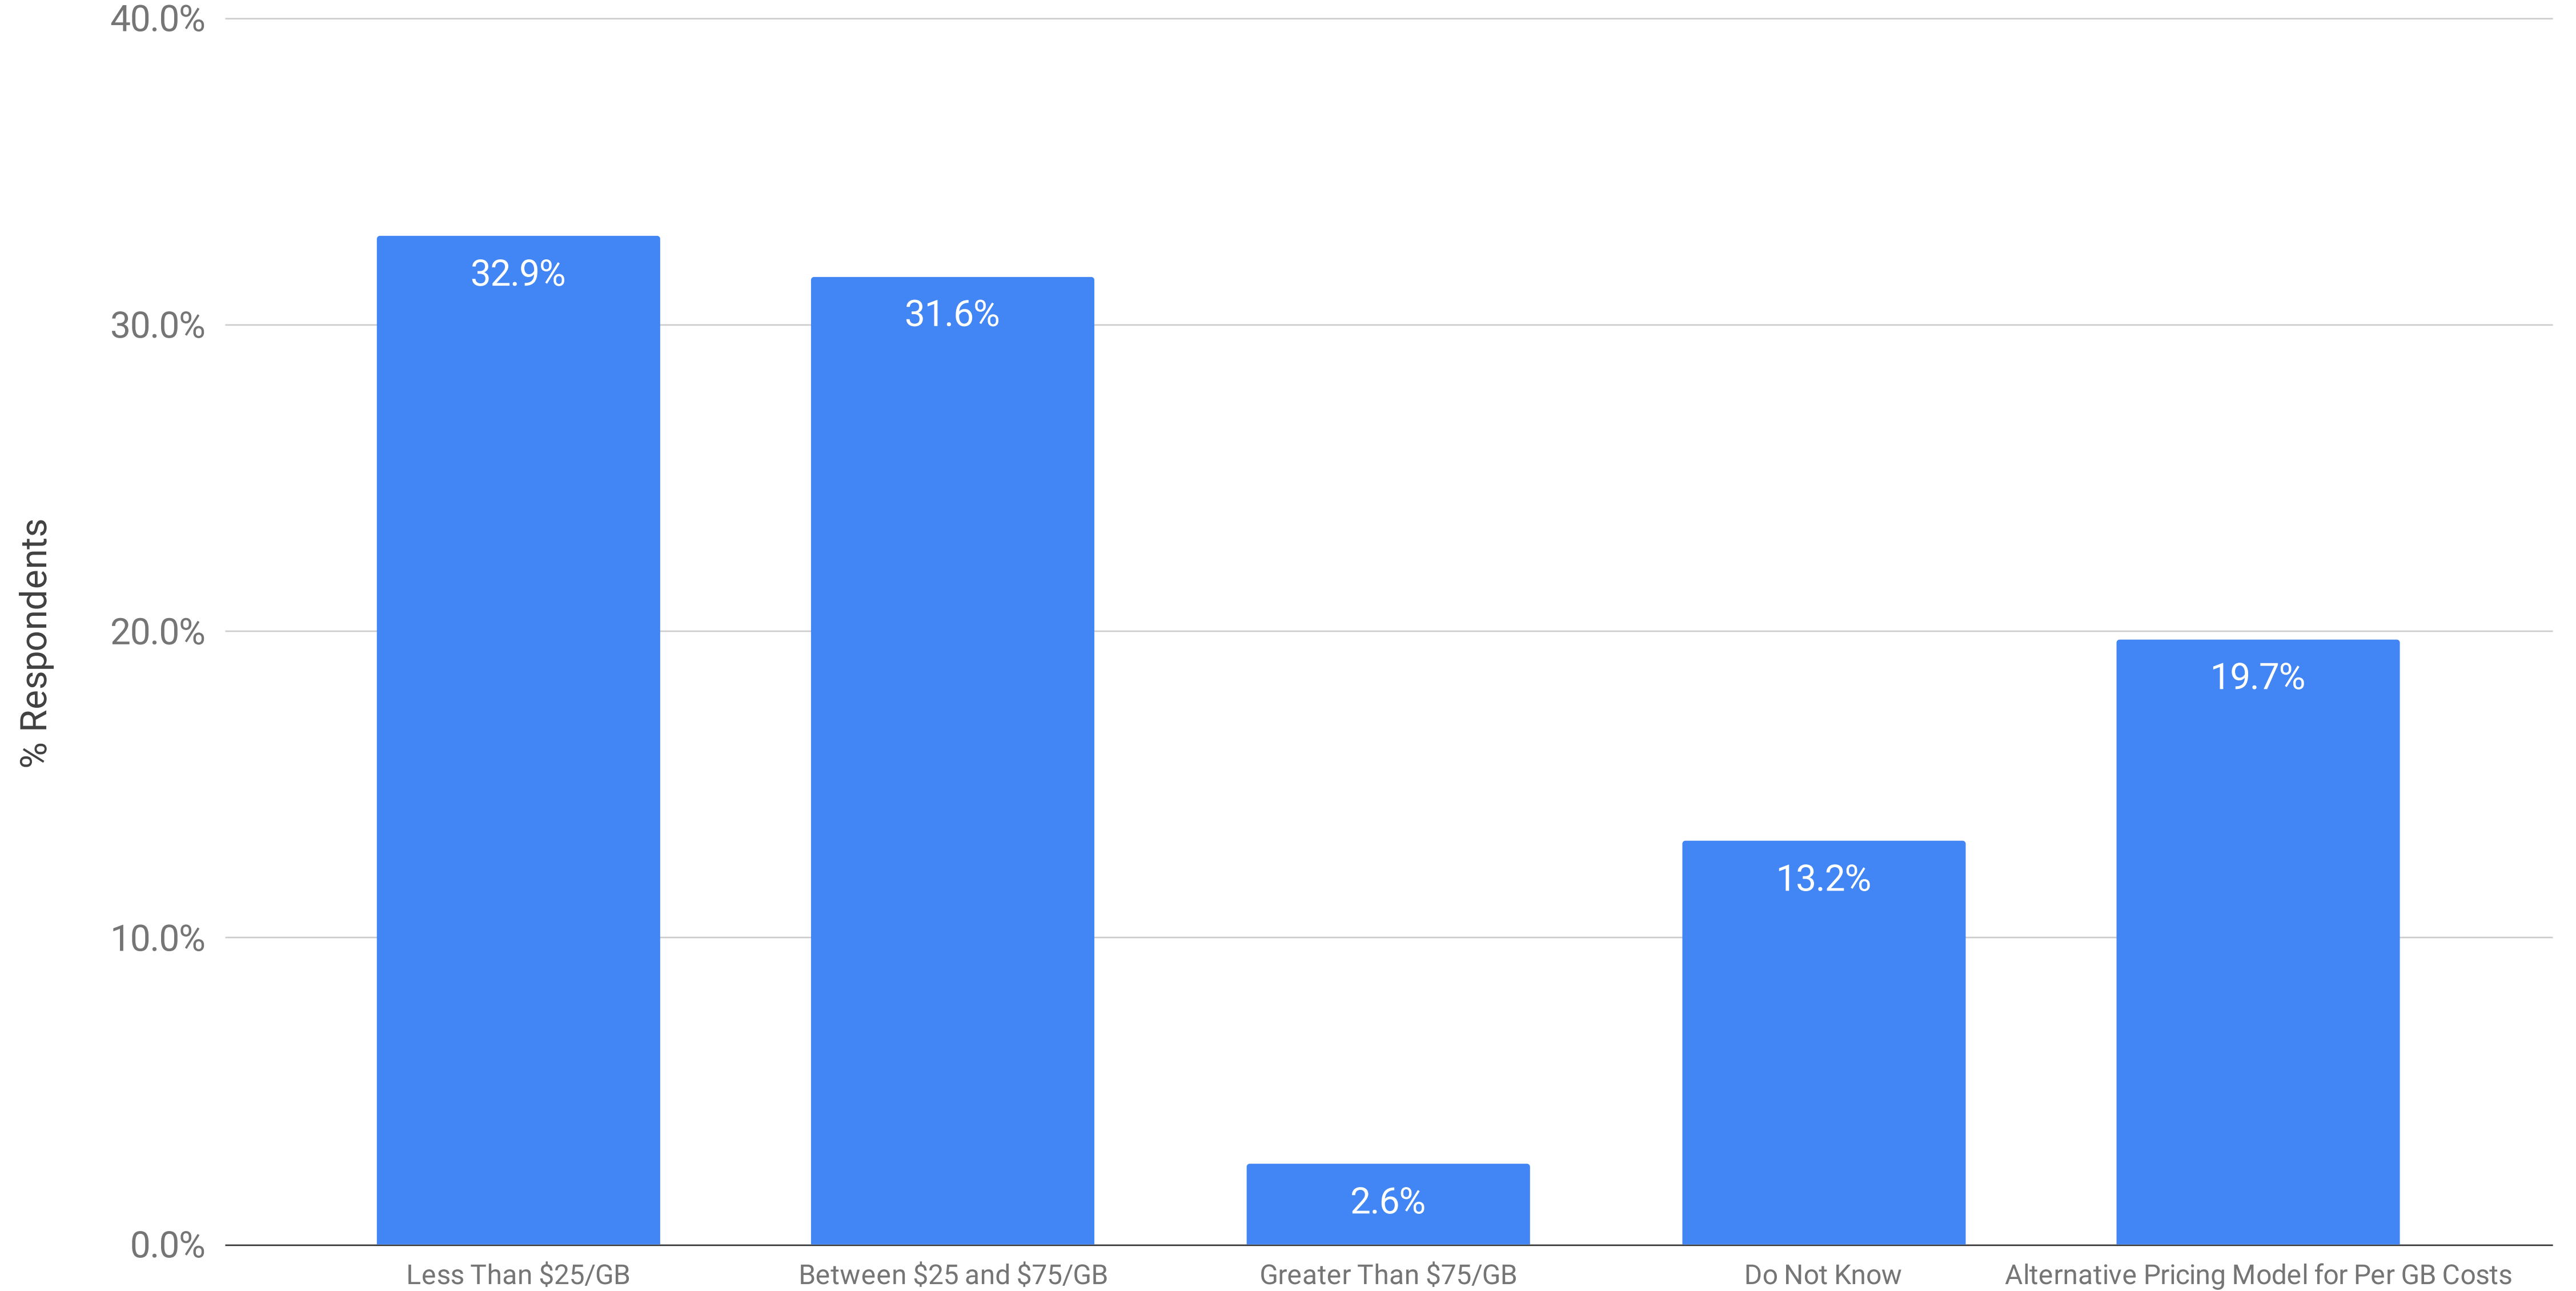

Processing Pricing: Per GB Cost to Process ESI Based on Volume at Ingestion for 251 GB or More

Winter 2024 eDiscovery Pricing Survey (n=76)