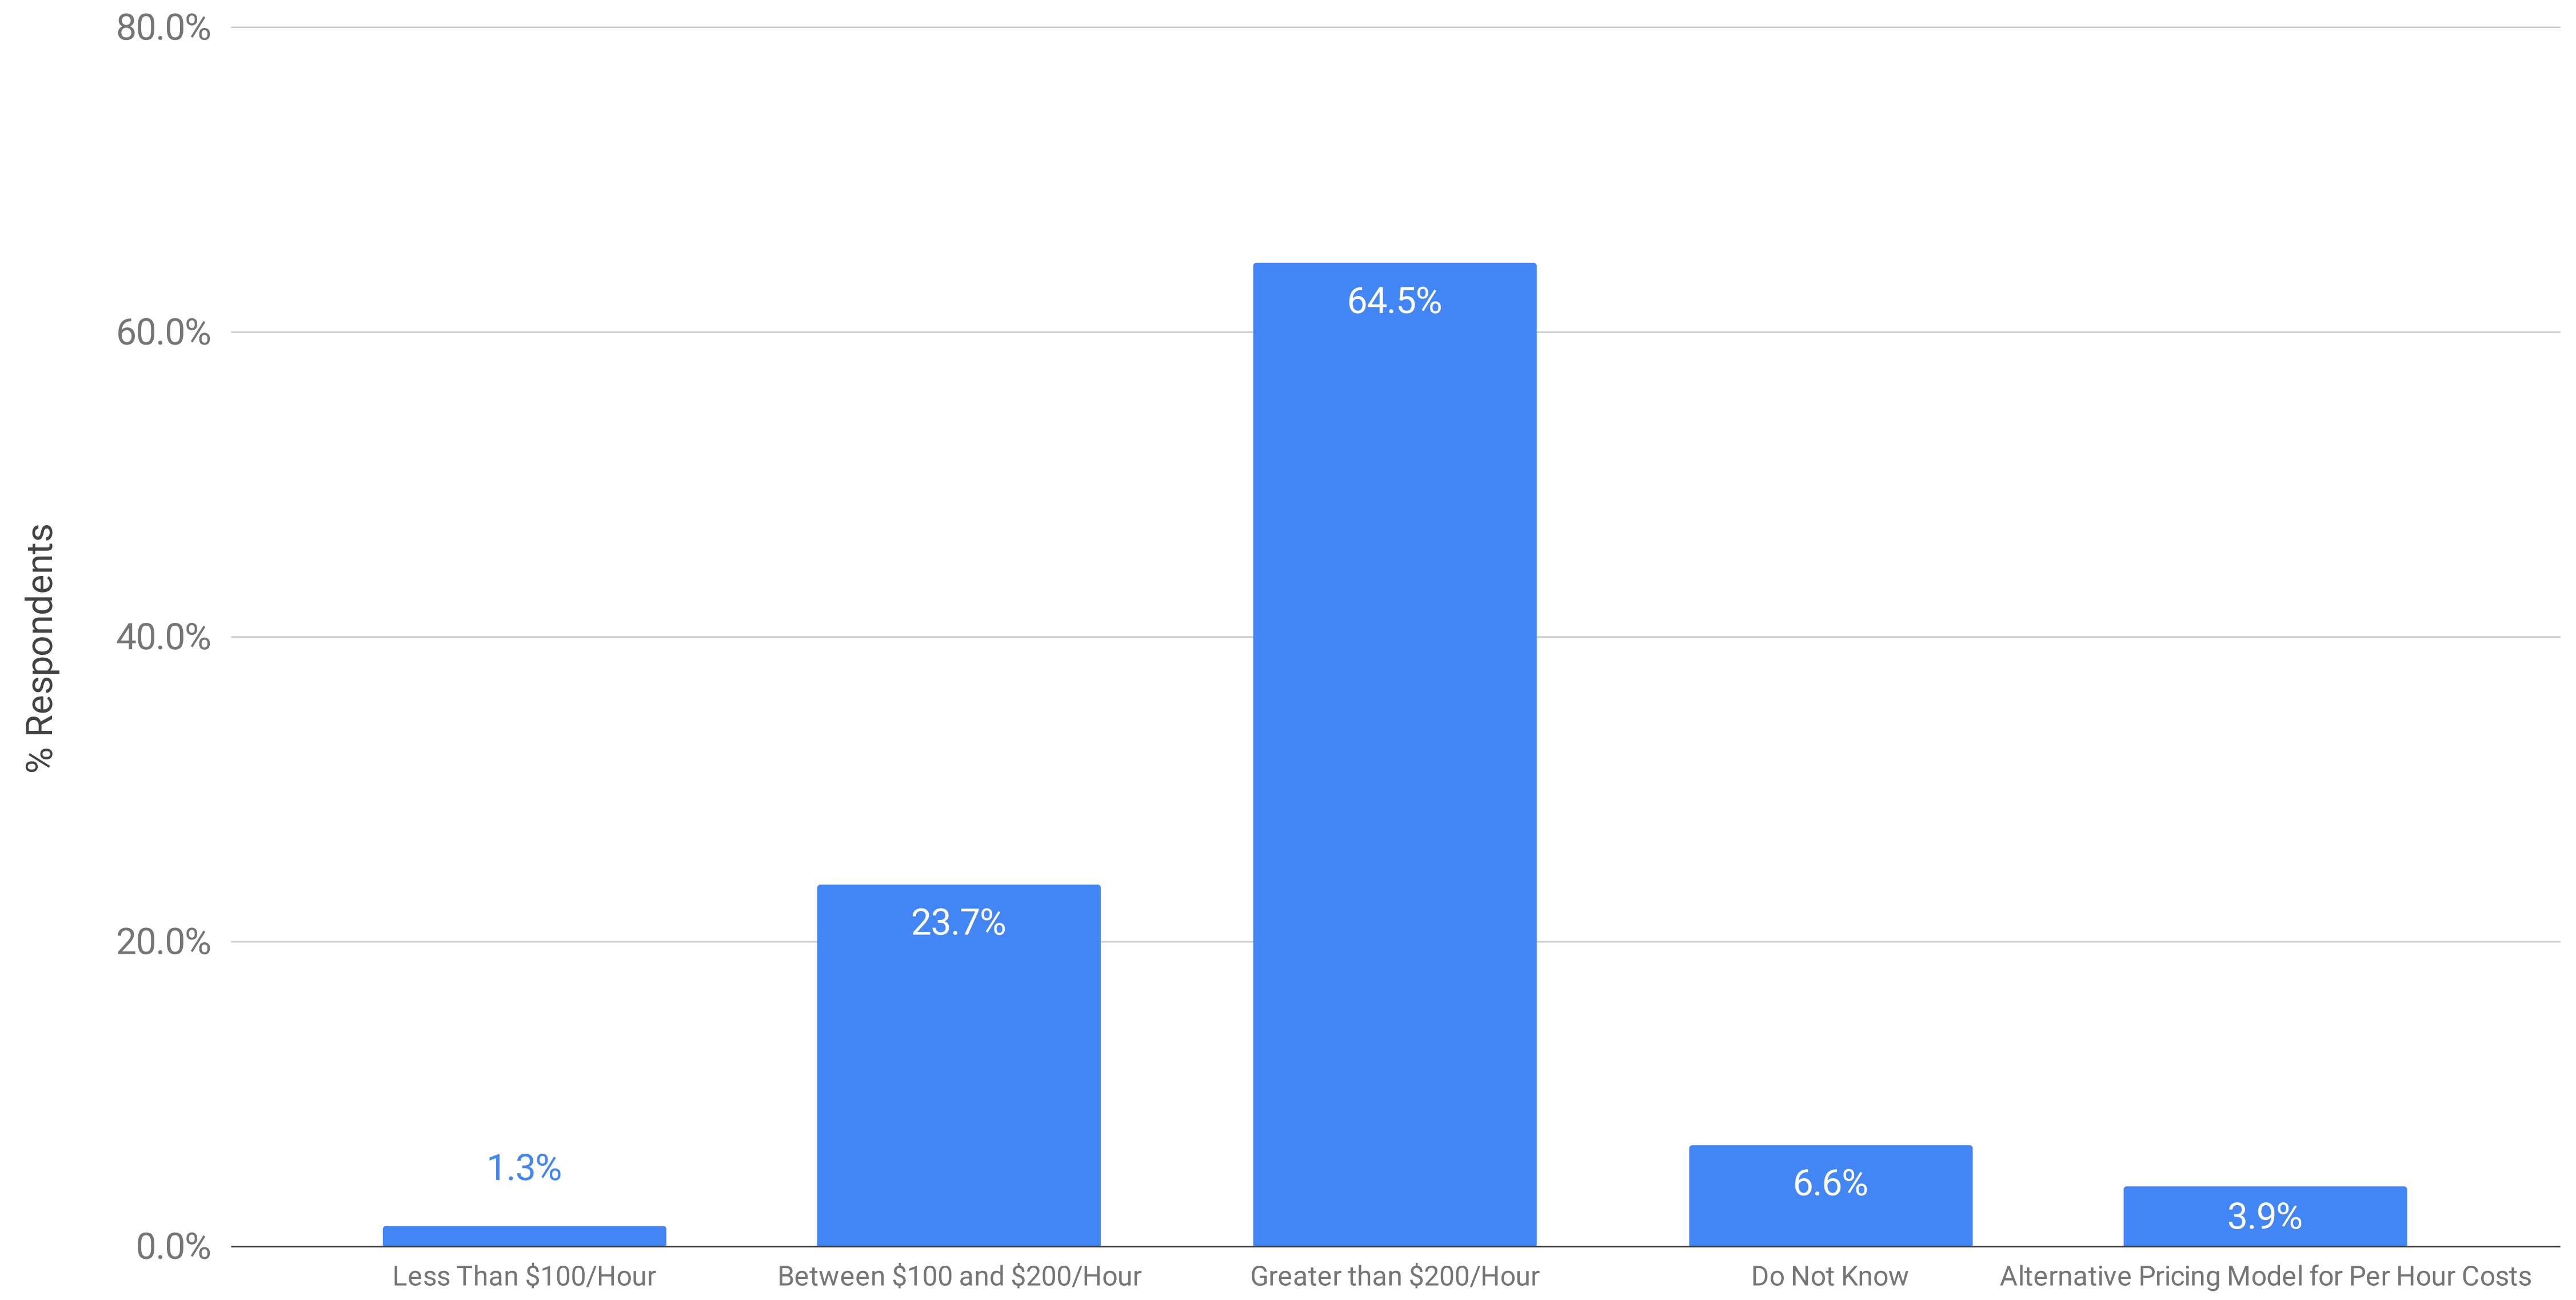

# Processing Pricing: Per Hour Cost of Advanced Project Management Support for eDiscovery

Winter 2024 eDiscovery Pricing Survey (n=76)