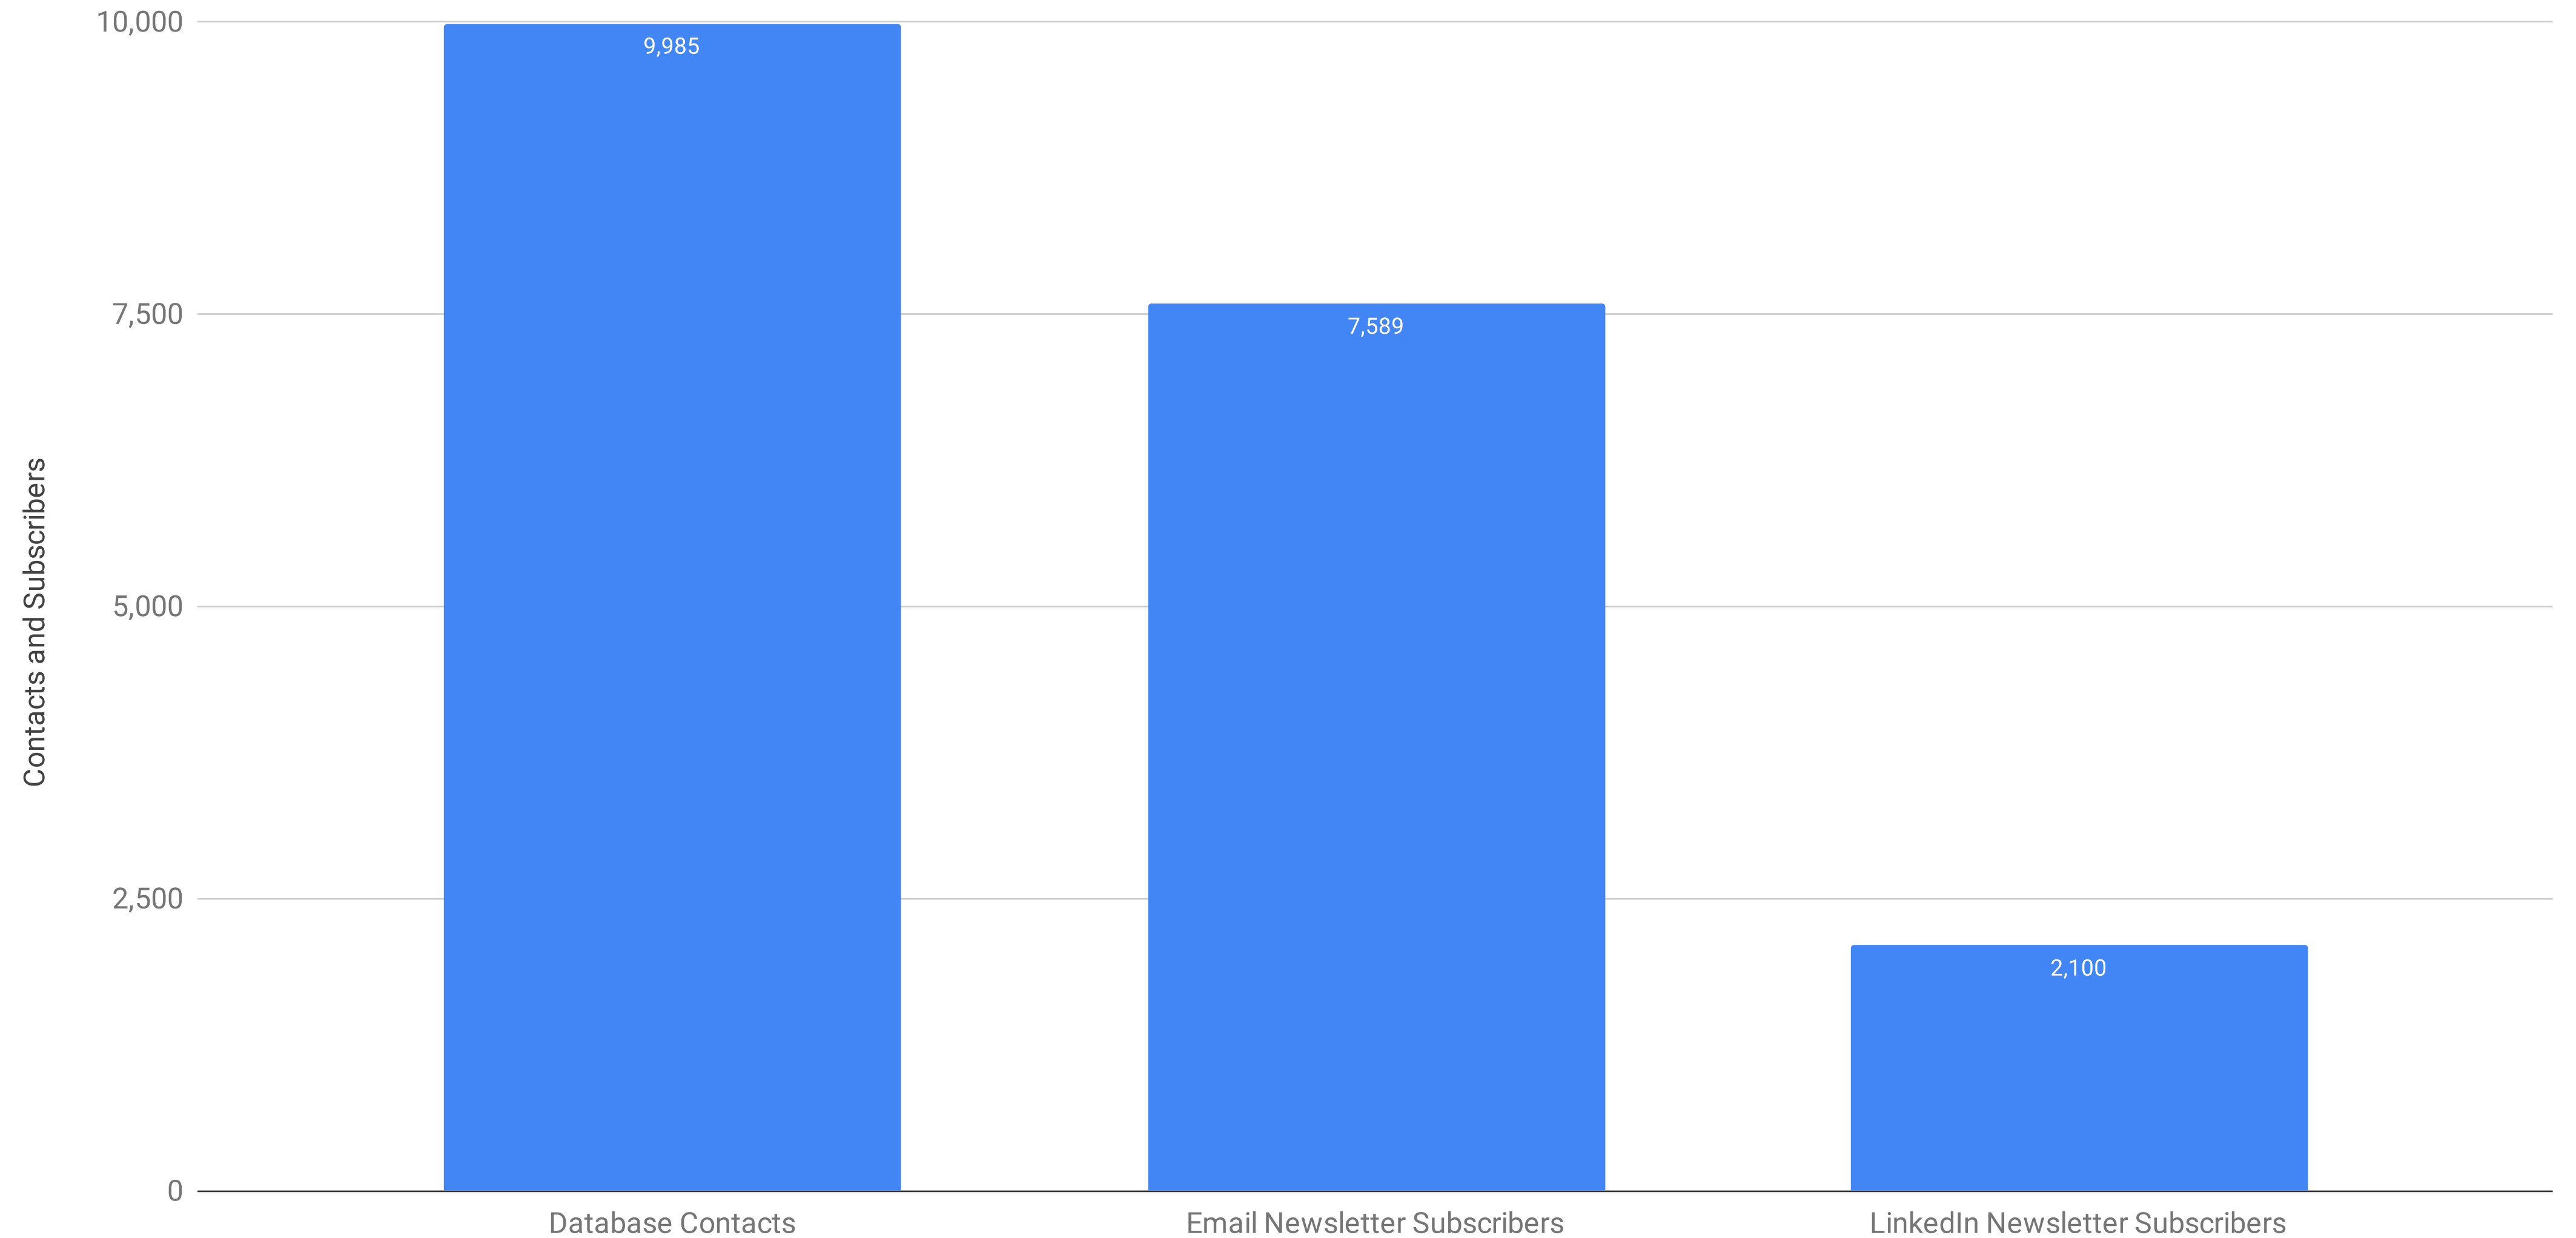

# ComplexDiscovery Audience Overview - Newsletter Subscribers

The Number of Contacts and Subscribers as Recorded via Pipedrive, Mailchimp, and LinkedIn

Current Reporting (31 December 2023)