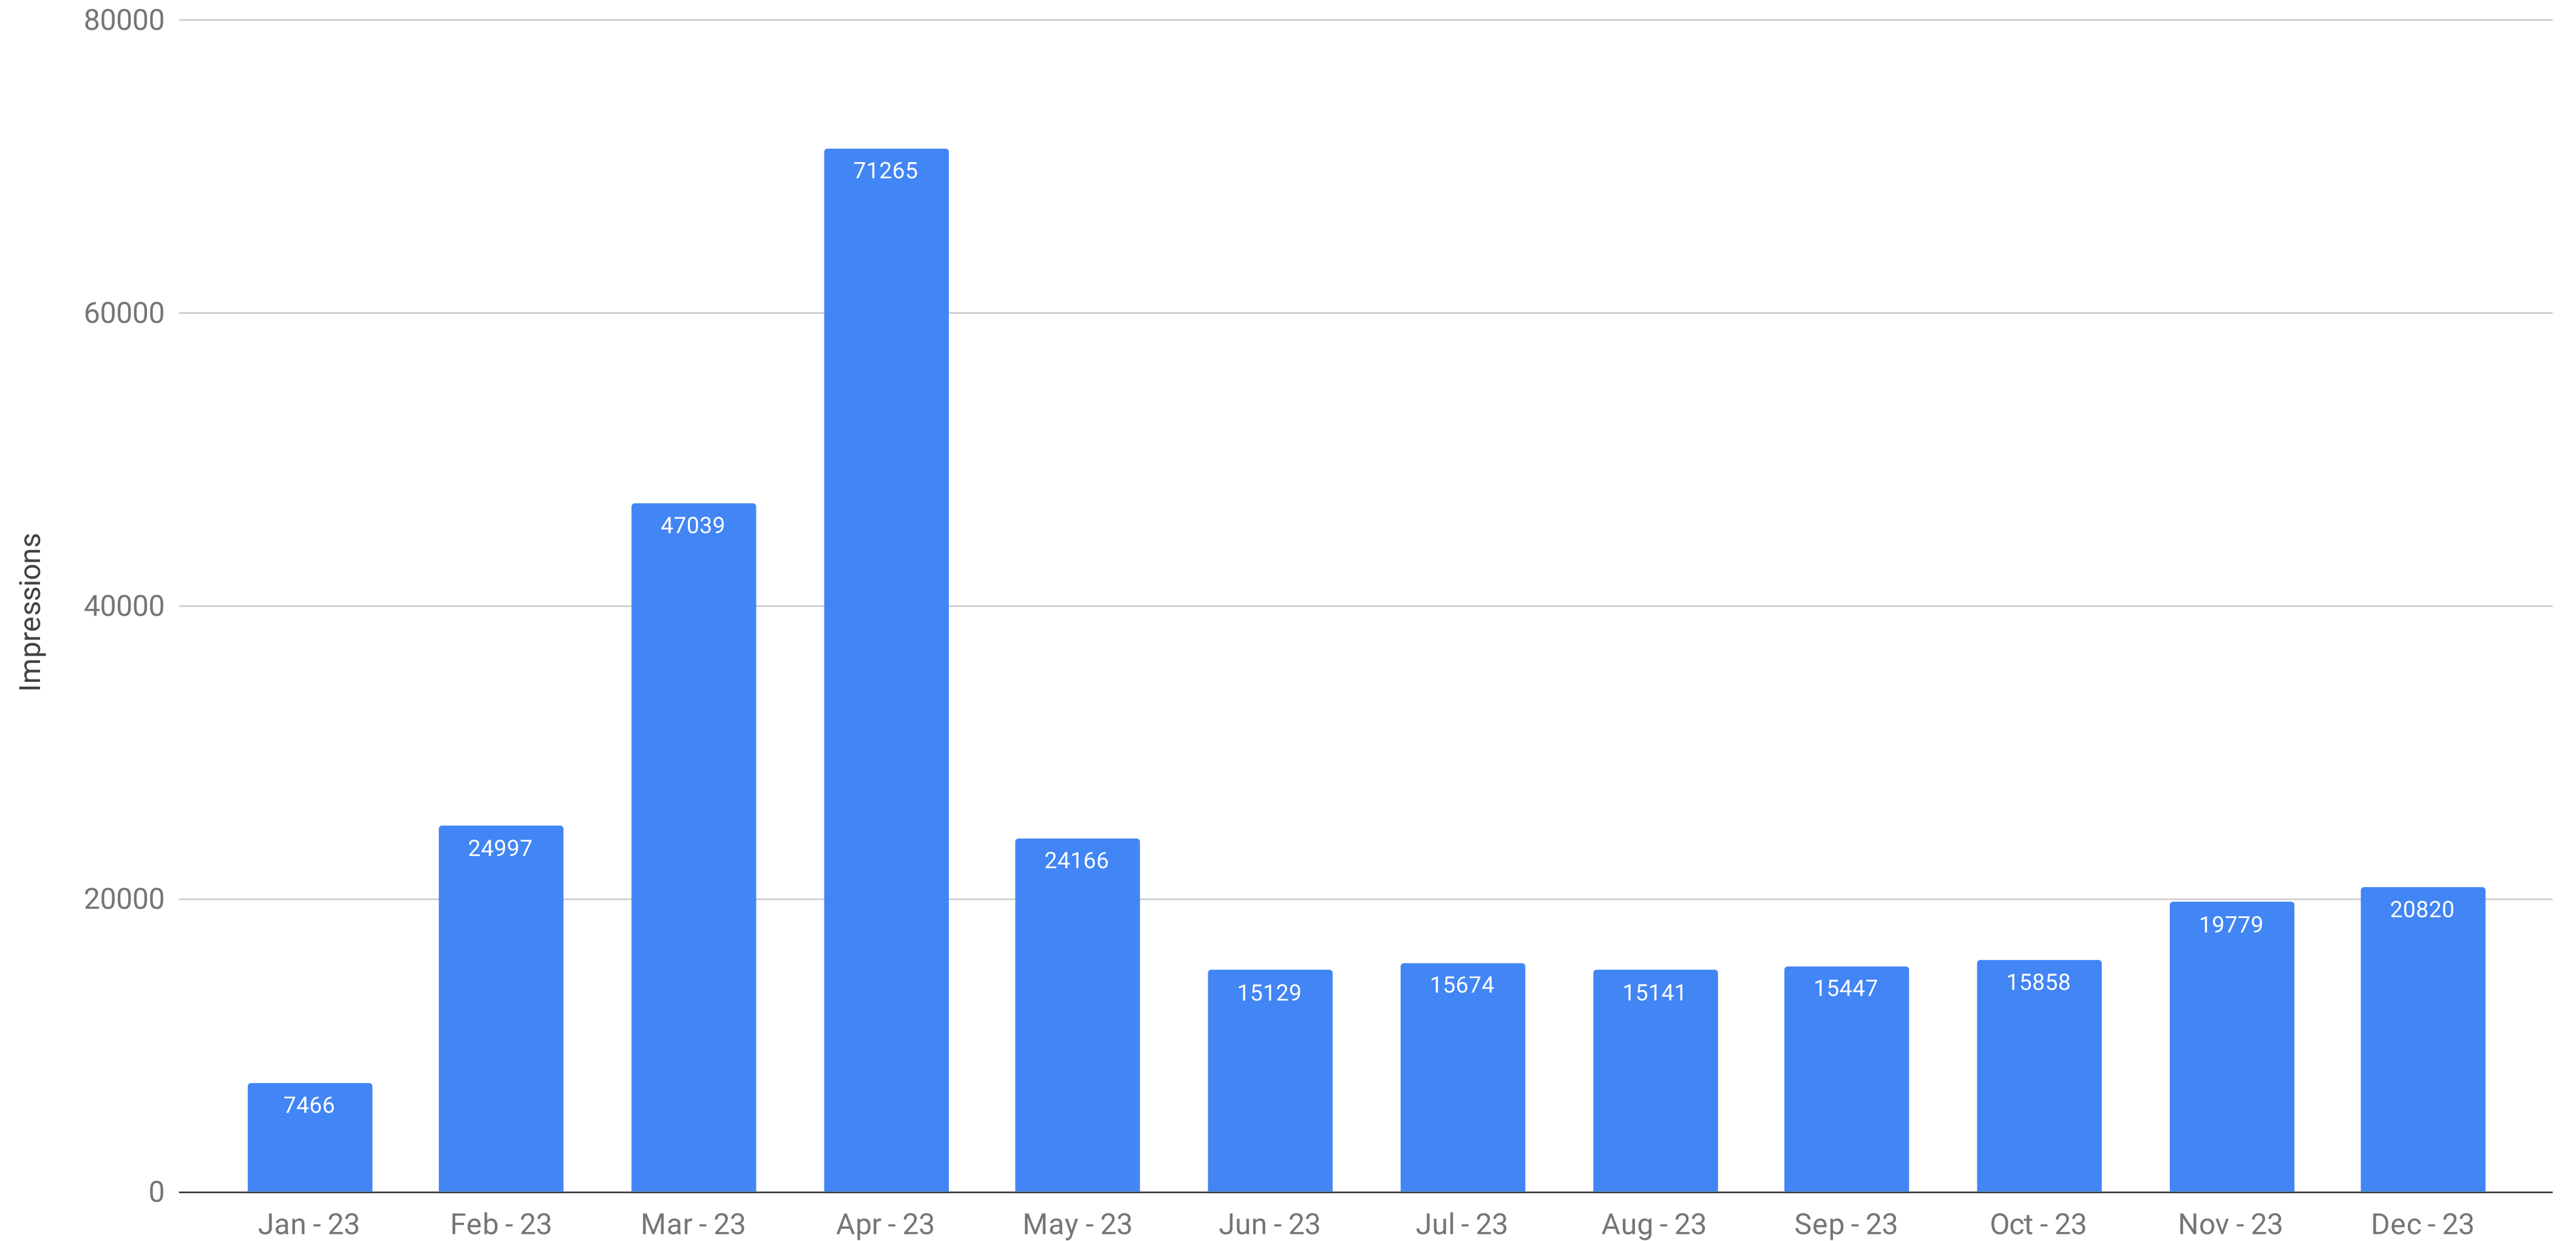

# ComplexDiscovery Banner Advertising Overview - Impressions

Recorded with Advanced Ads - Aggregate of All Banner Ads from Beta Advertising Program (Limited Advertisers and Ads)

Current Reporting (2023) - Adjusted in May-June to Decrease and Optimize Rotation Velocity to Increase Banner Viewing Time