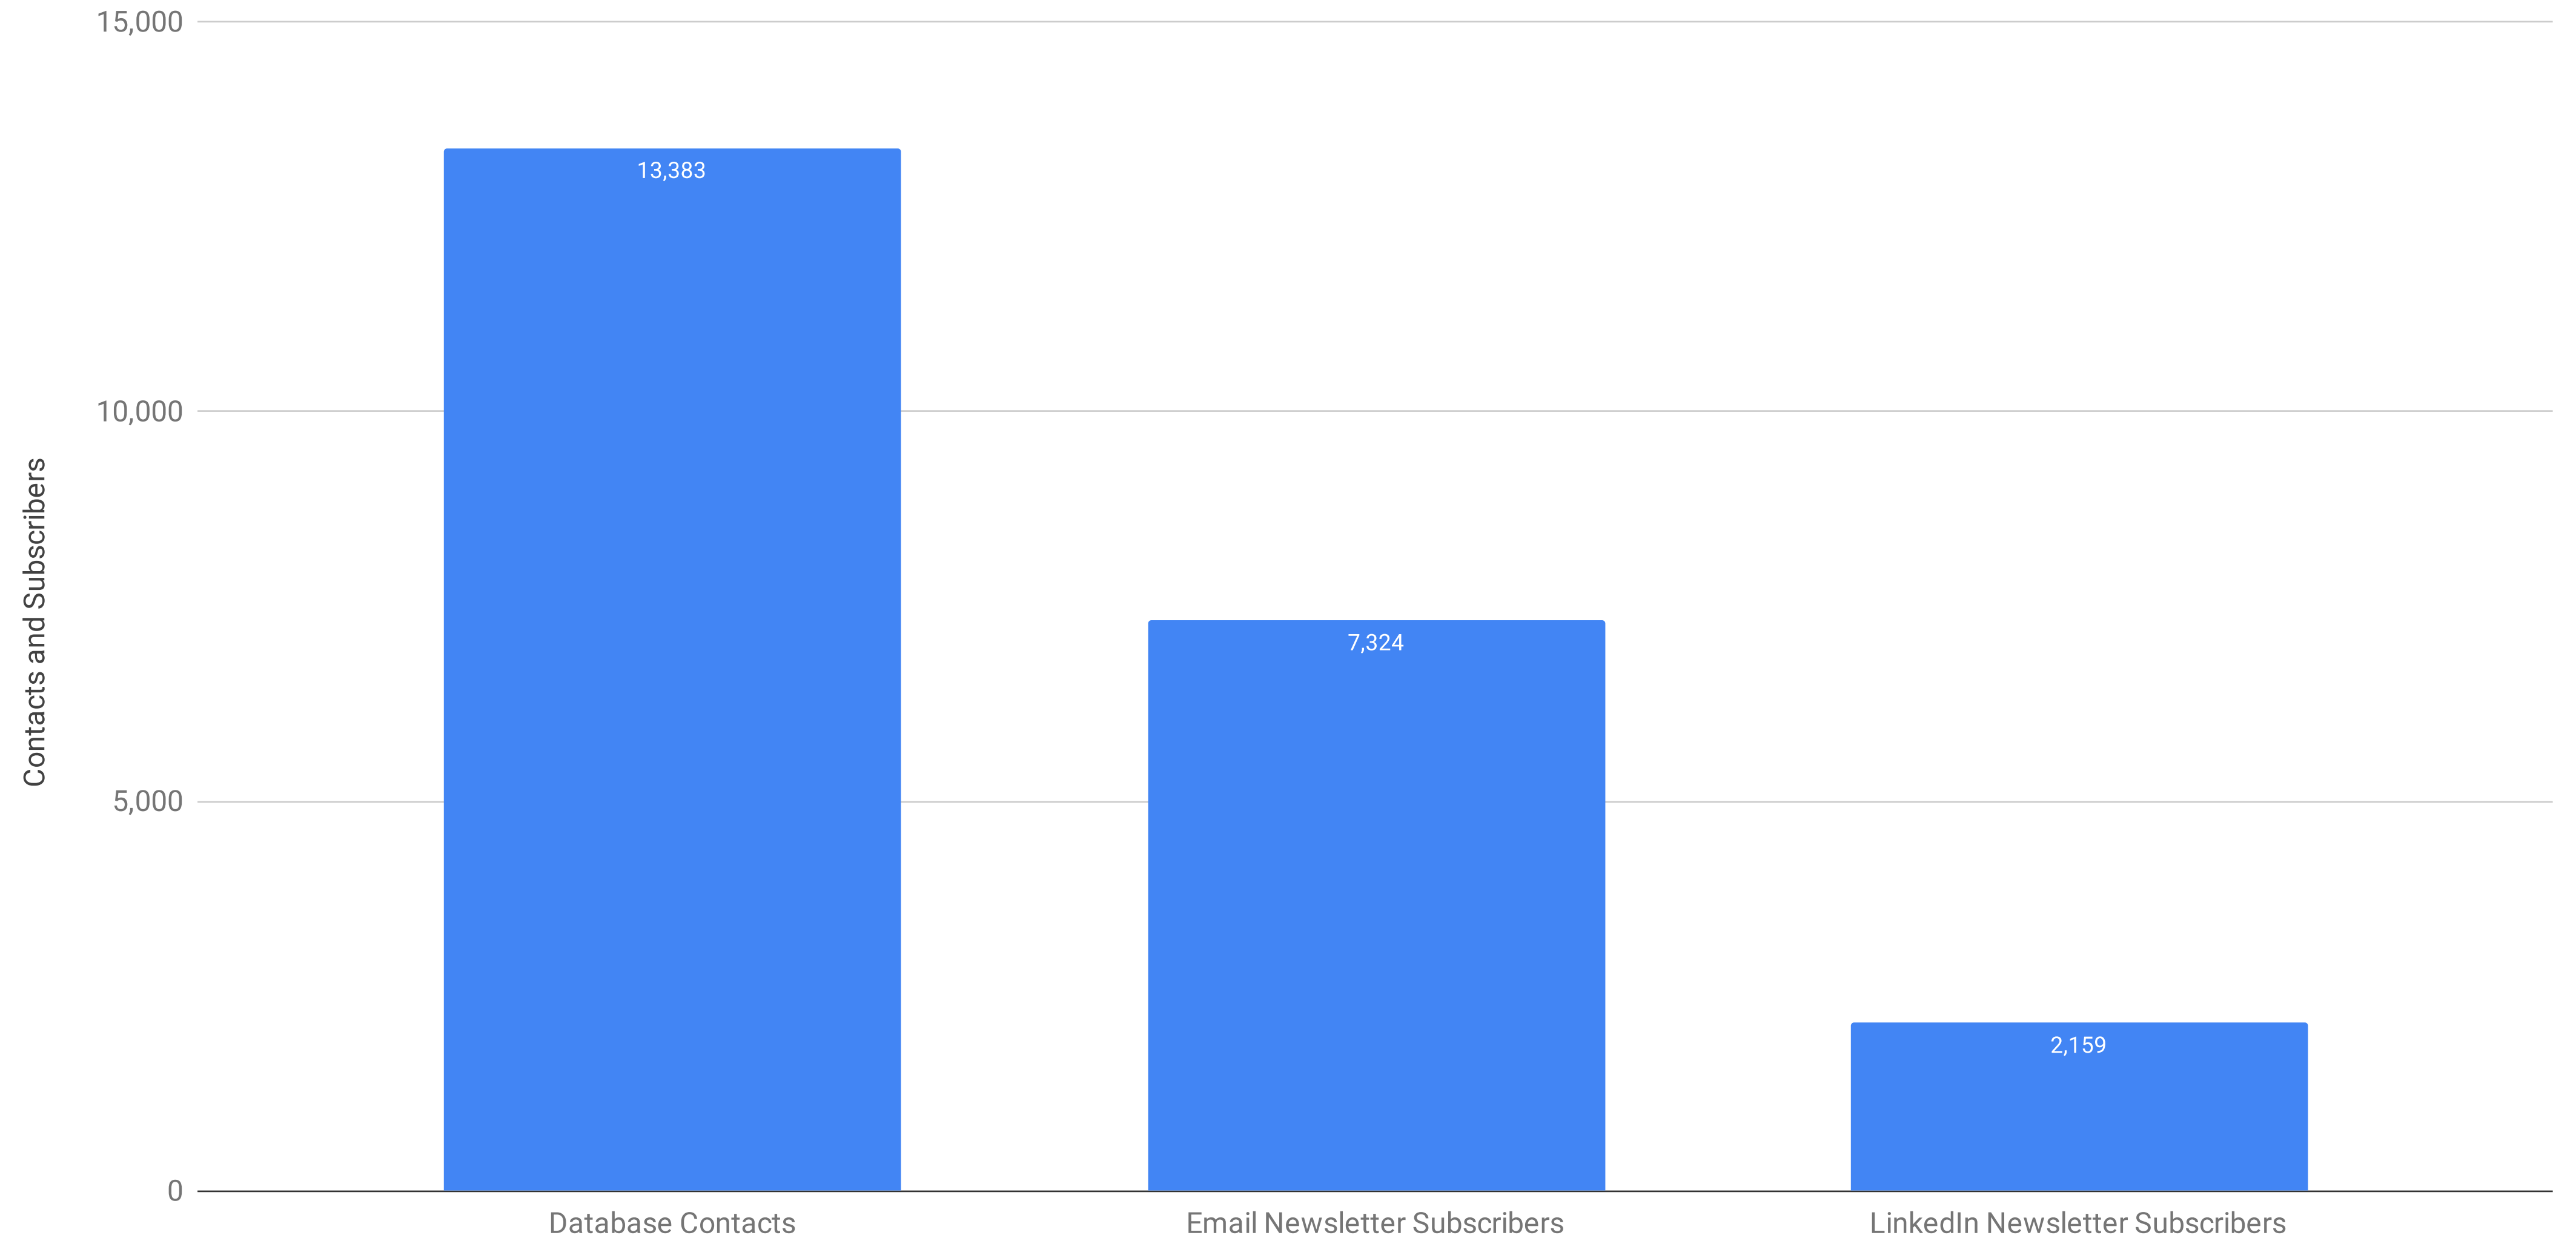

ComplexDiscovery Audience Overview - Newsletter Subscribers

The Number of Contacts and Subscribers as Recorded via Pipedrive, Mailchimp, and LinkedIn

Current Reporting (31 March 2024)