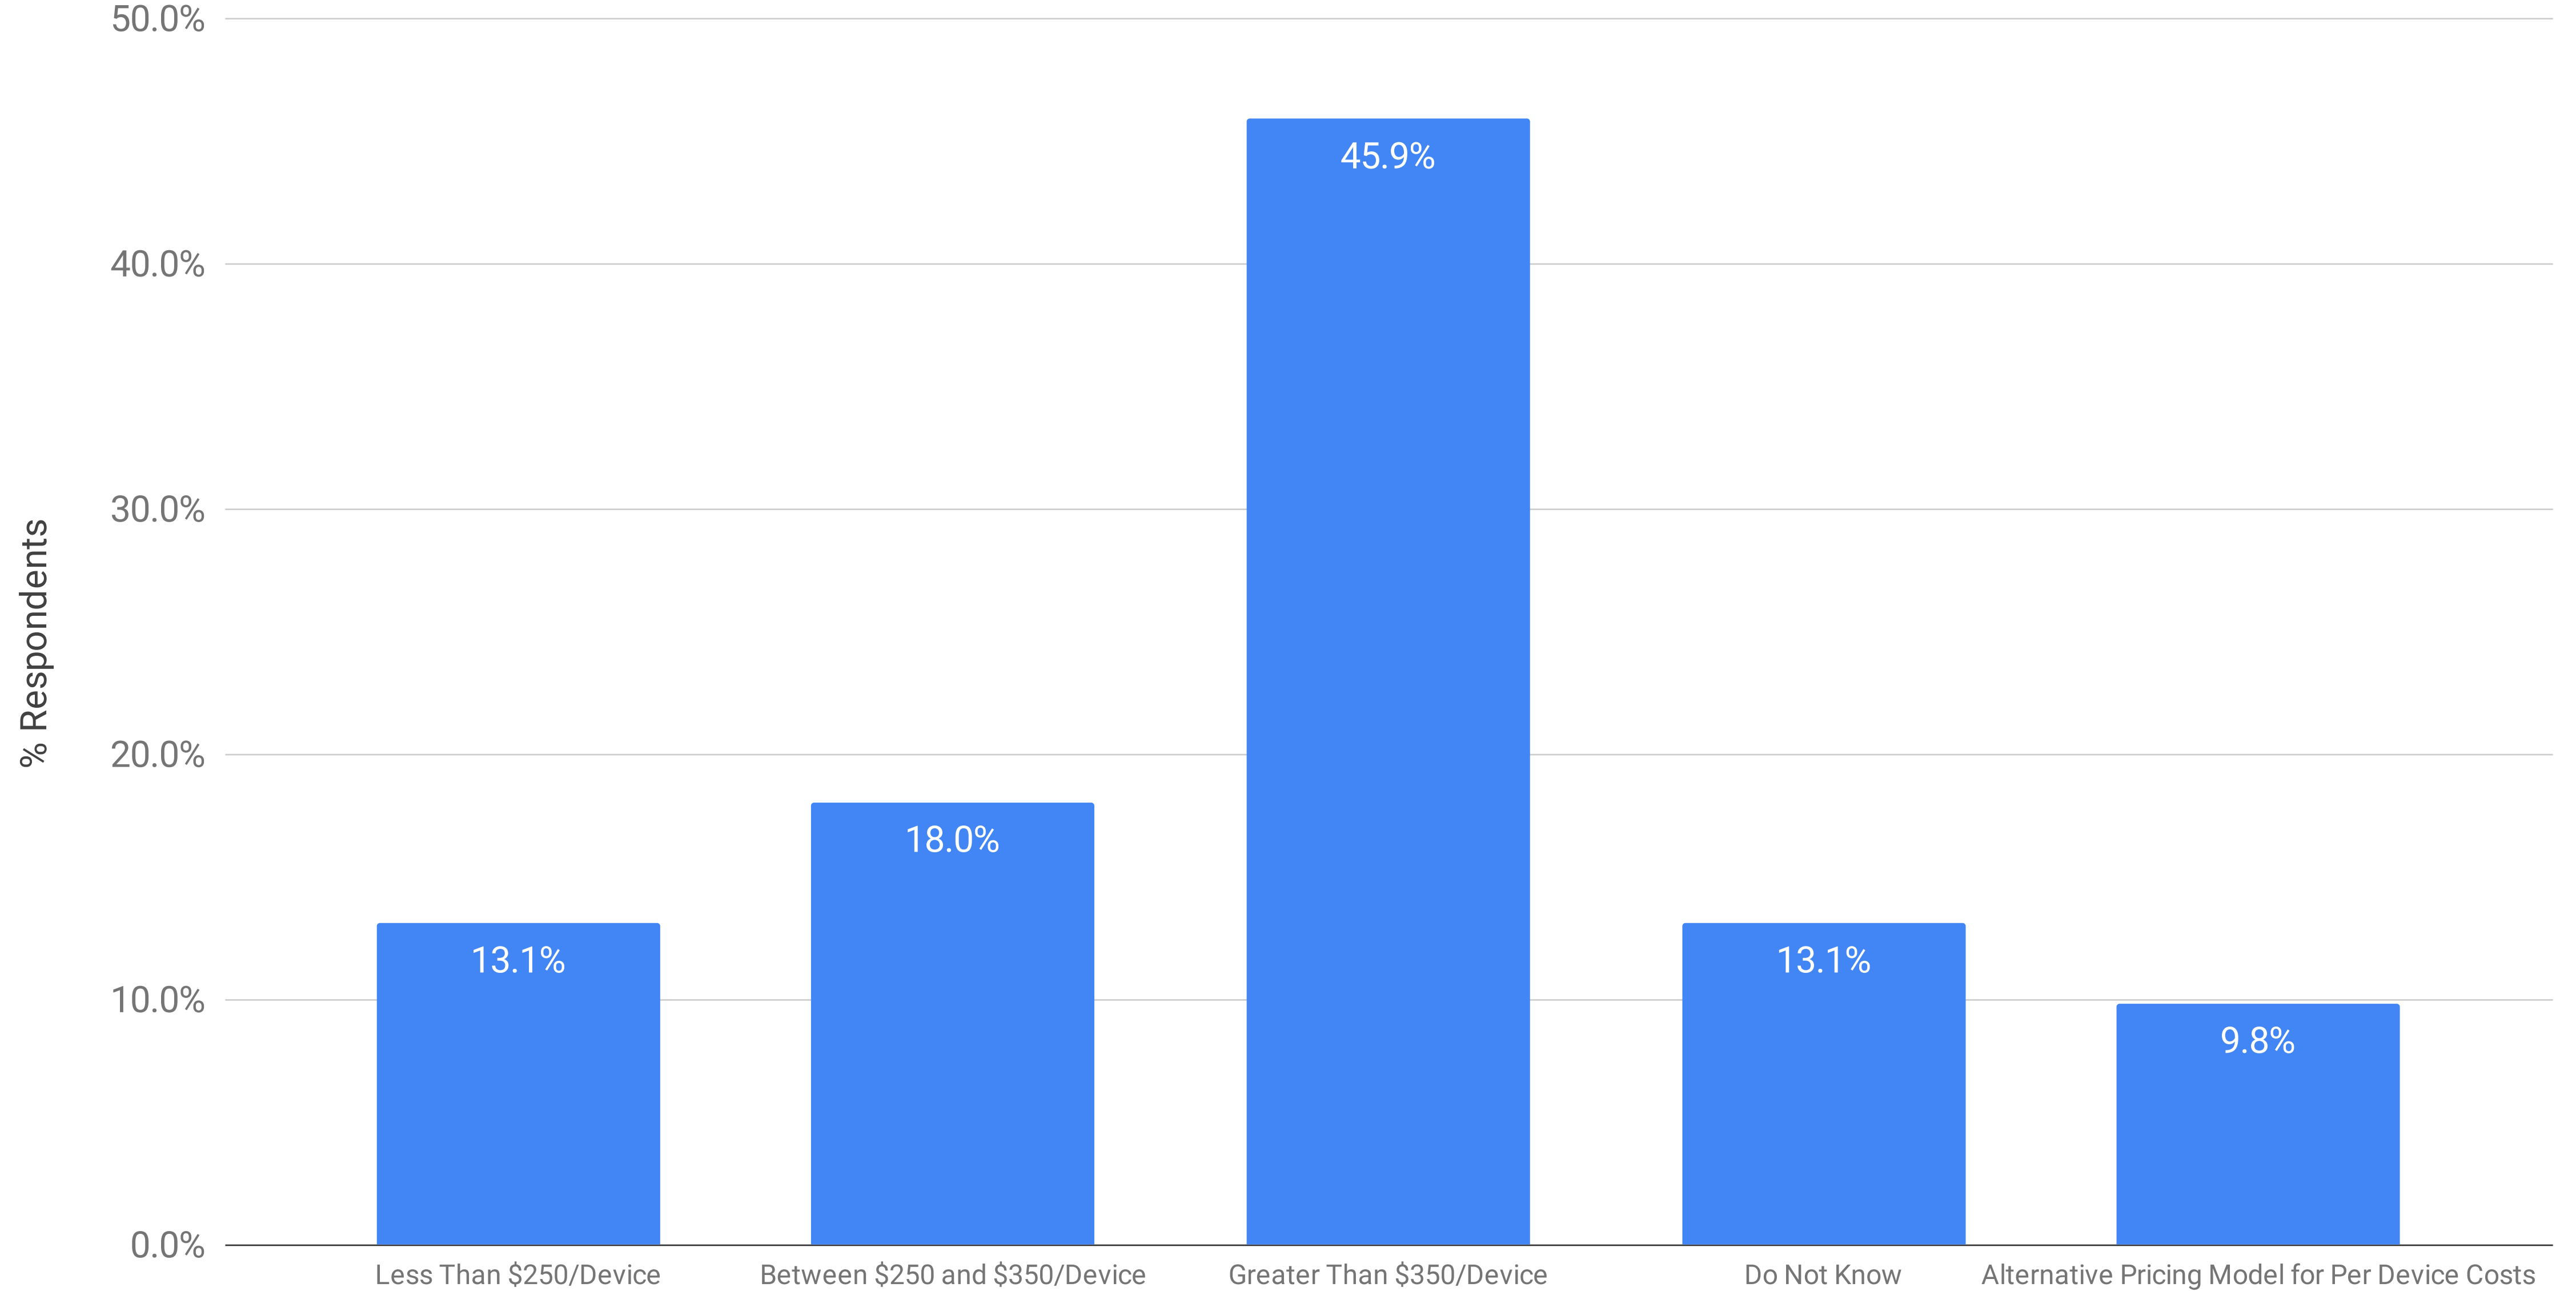

# Collection Pricing: Per Device Cost for a Desktop/Laptop Computer Collection by a Forensic Examiner

Summer 2024 eDiscovery Pricing Survey (n=61)