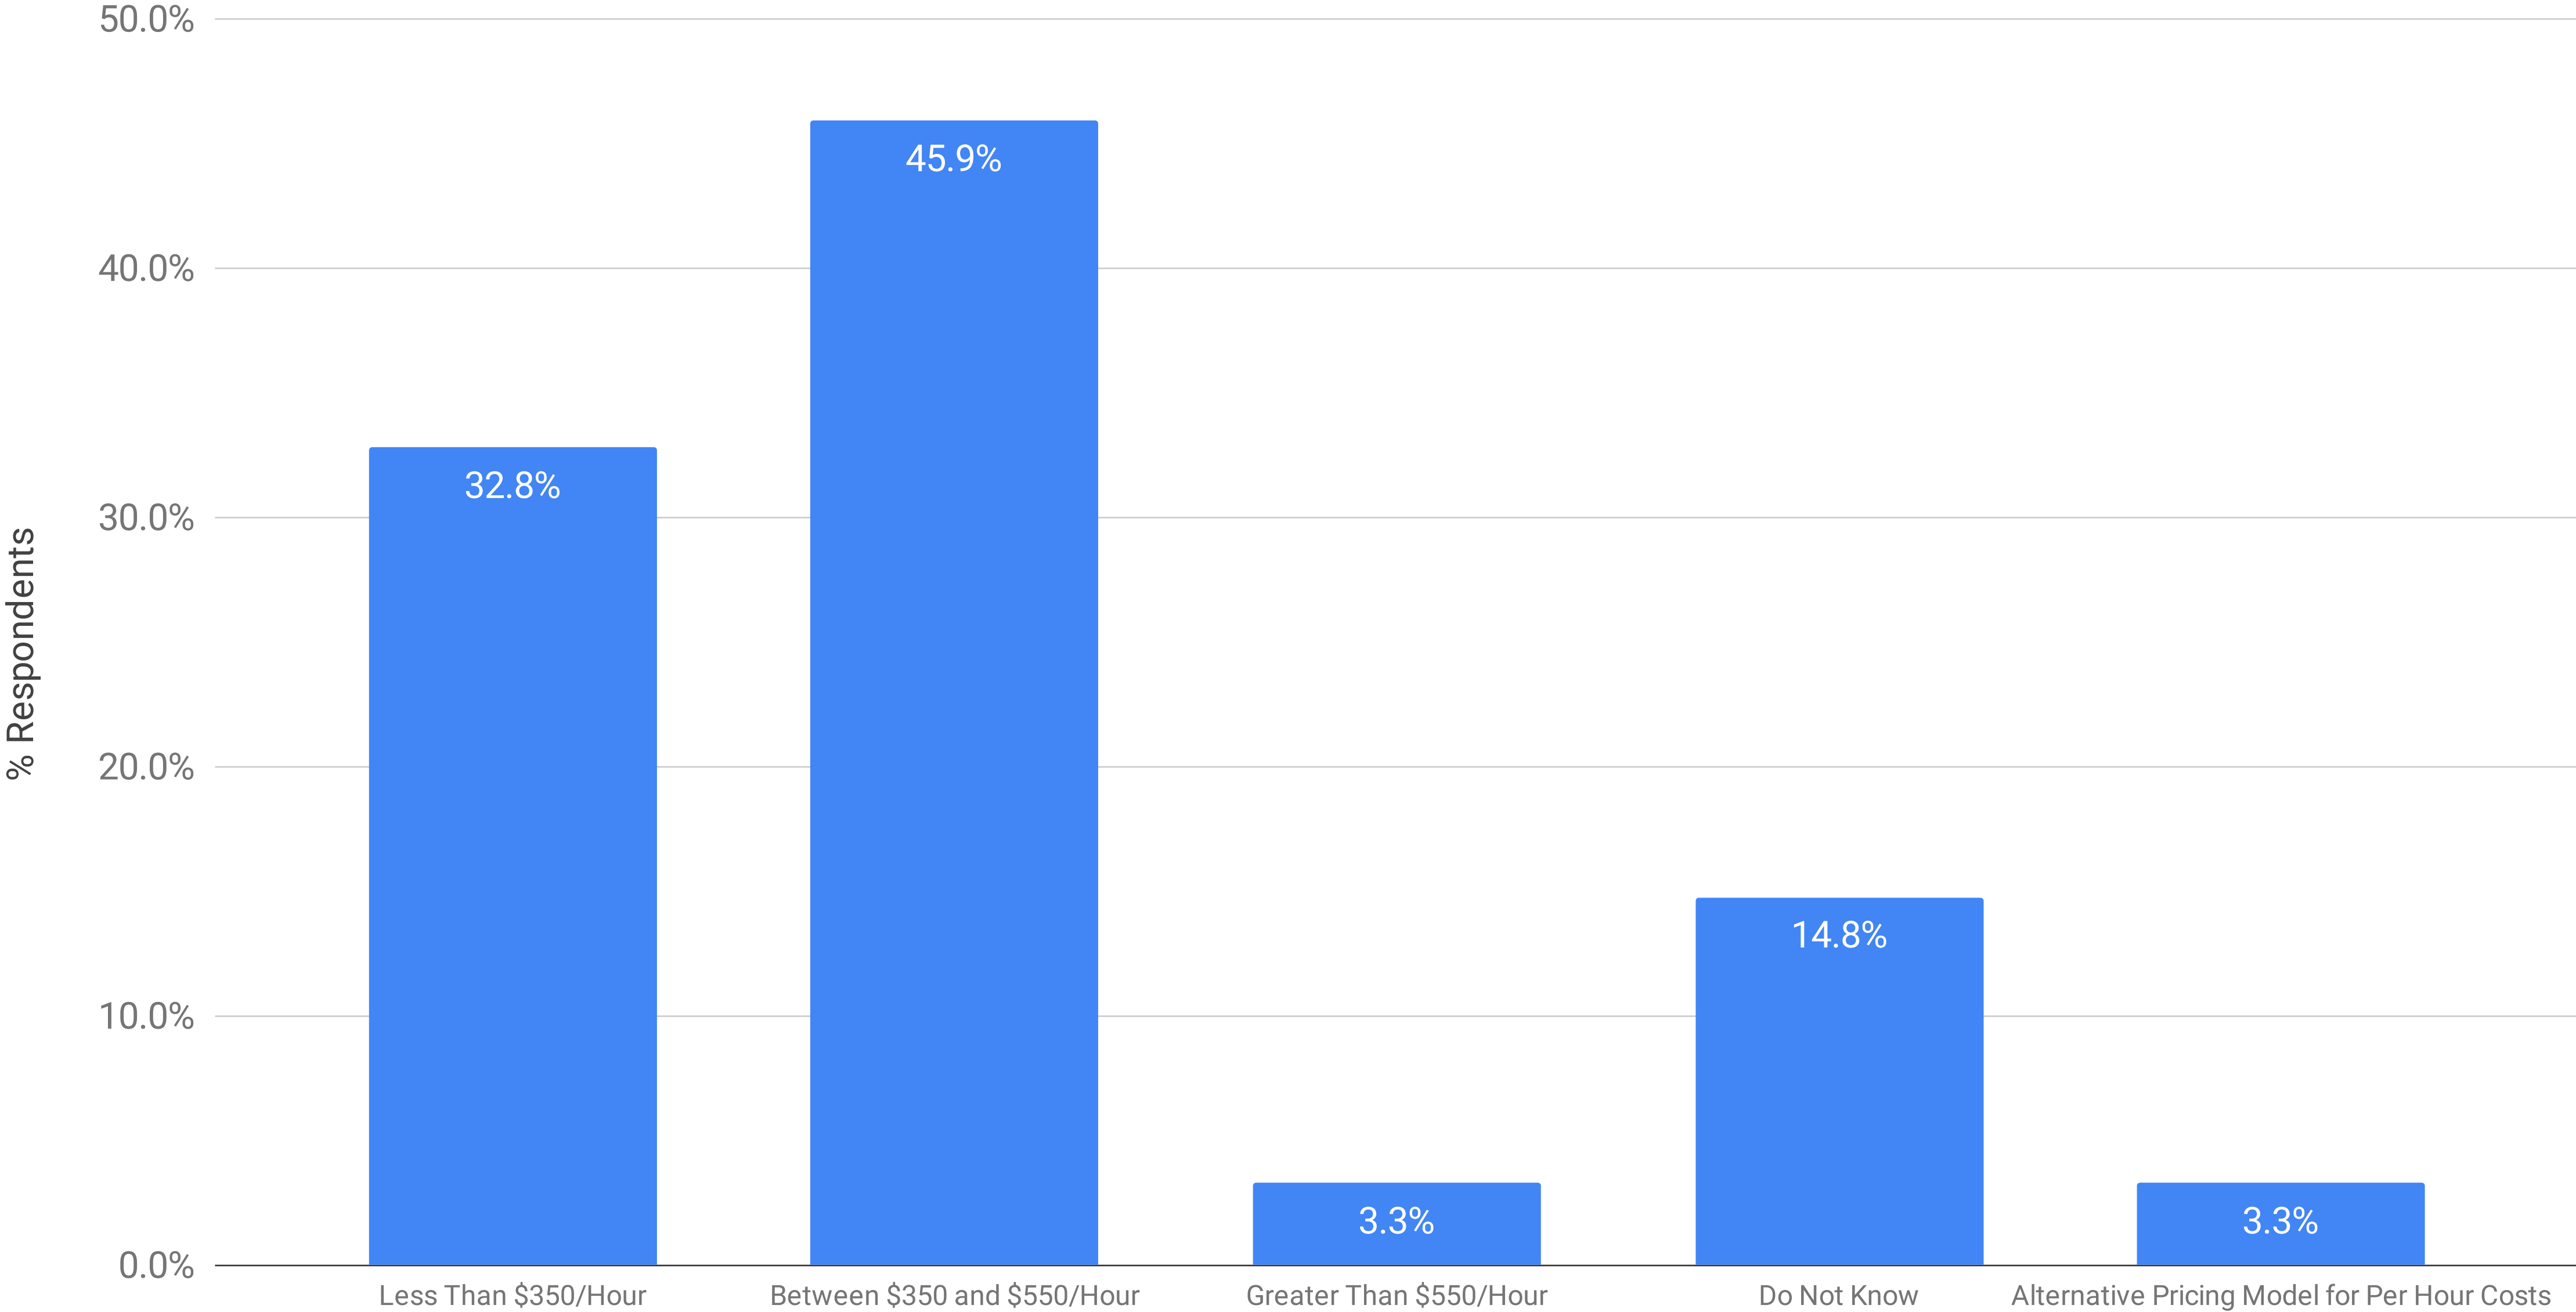

# Collection Pricing: Per Hour Cost for Investigation, Analysis and Report Generation by an FE

Summer 2024 eDiscovery Pricing Survey (n=61)