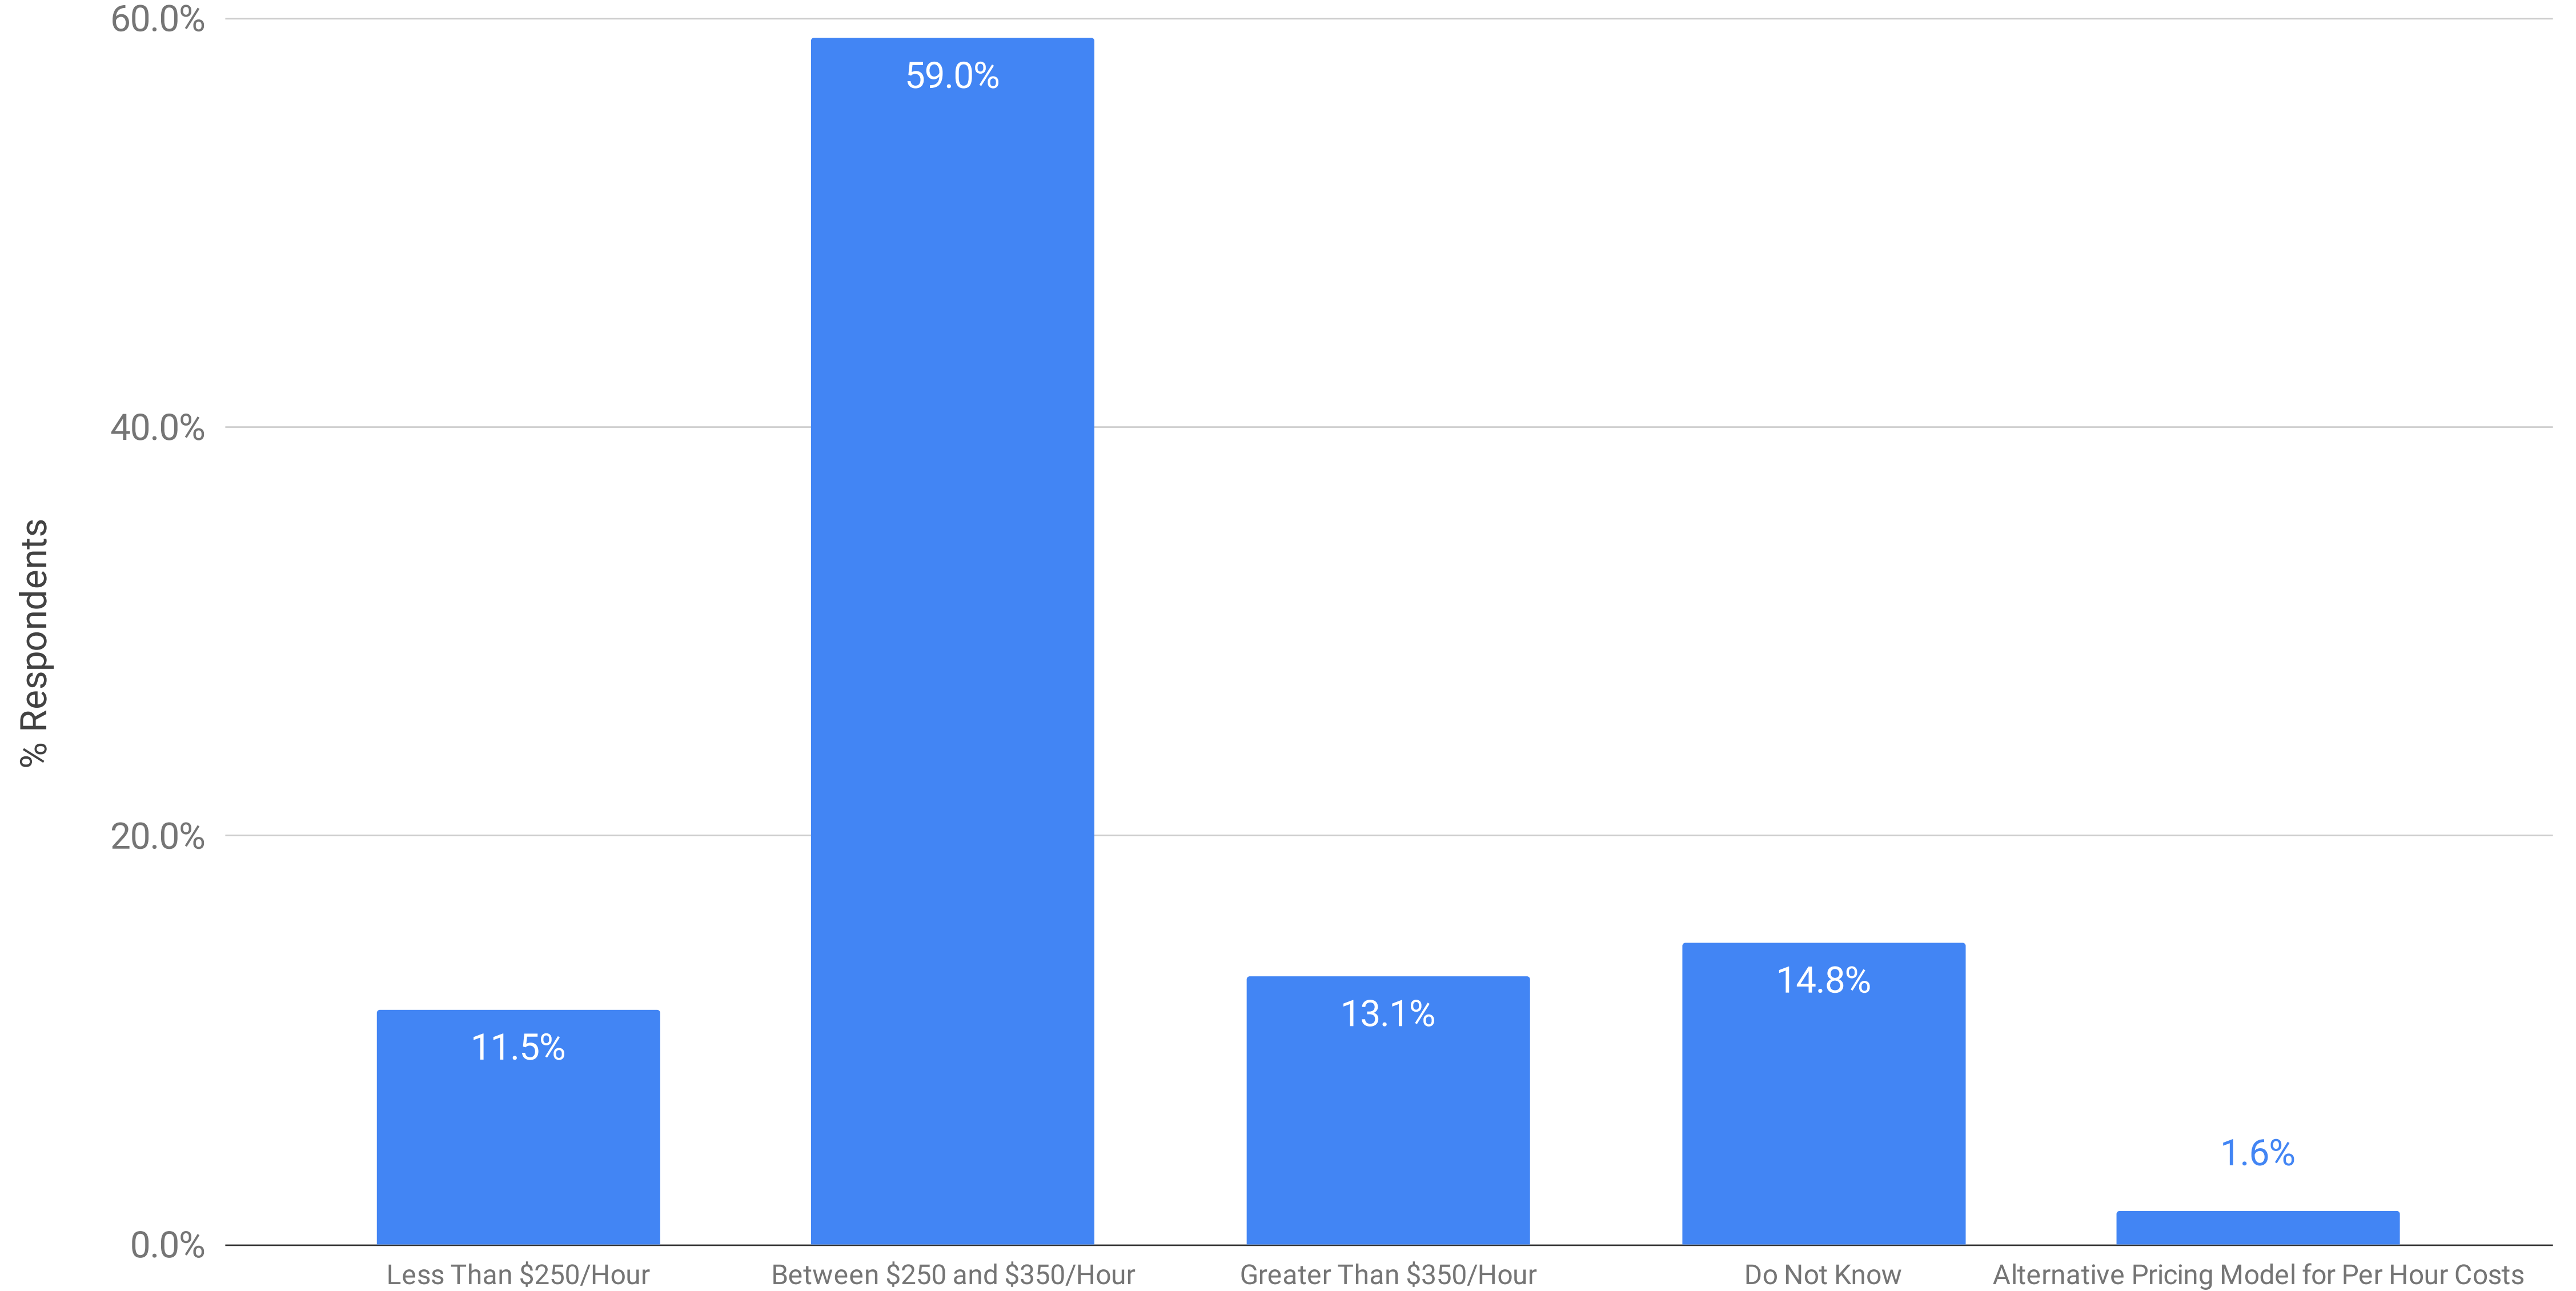

# Collection Pricing: Per Hour Cost for an Onsite Collection by a Forensic Examiner

Summer 2024 eDiscovery Pricing Survey (n=61)