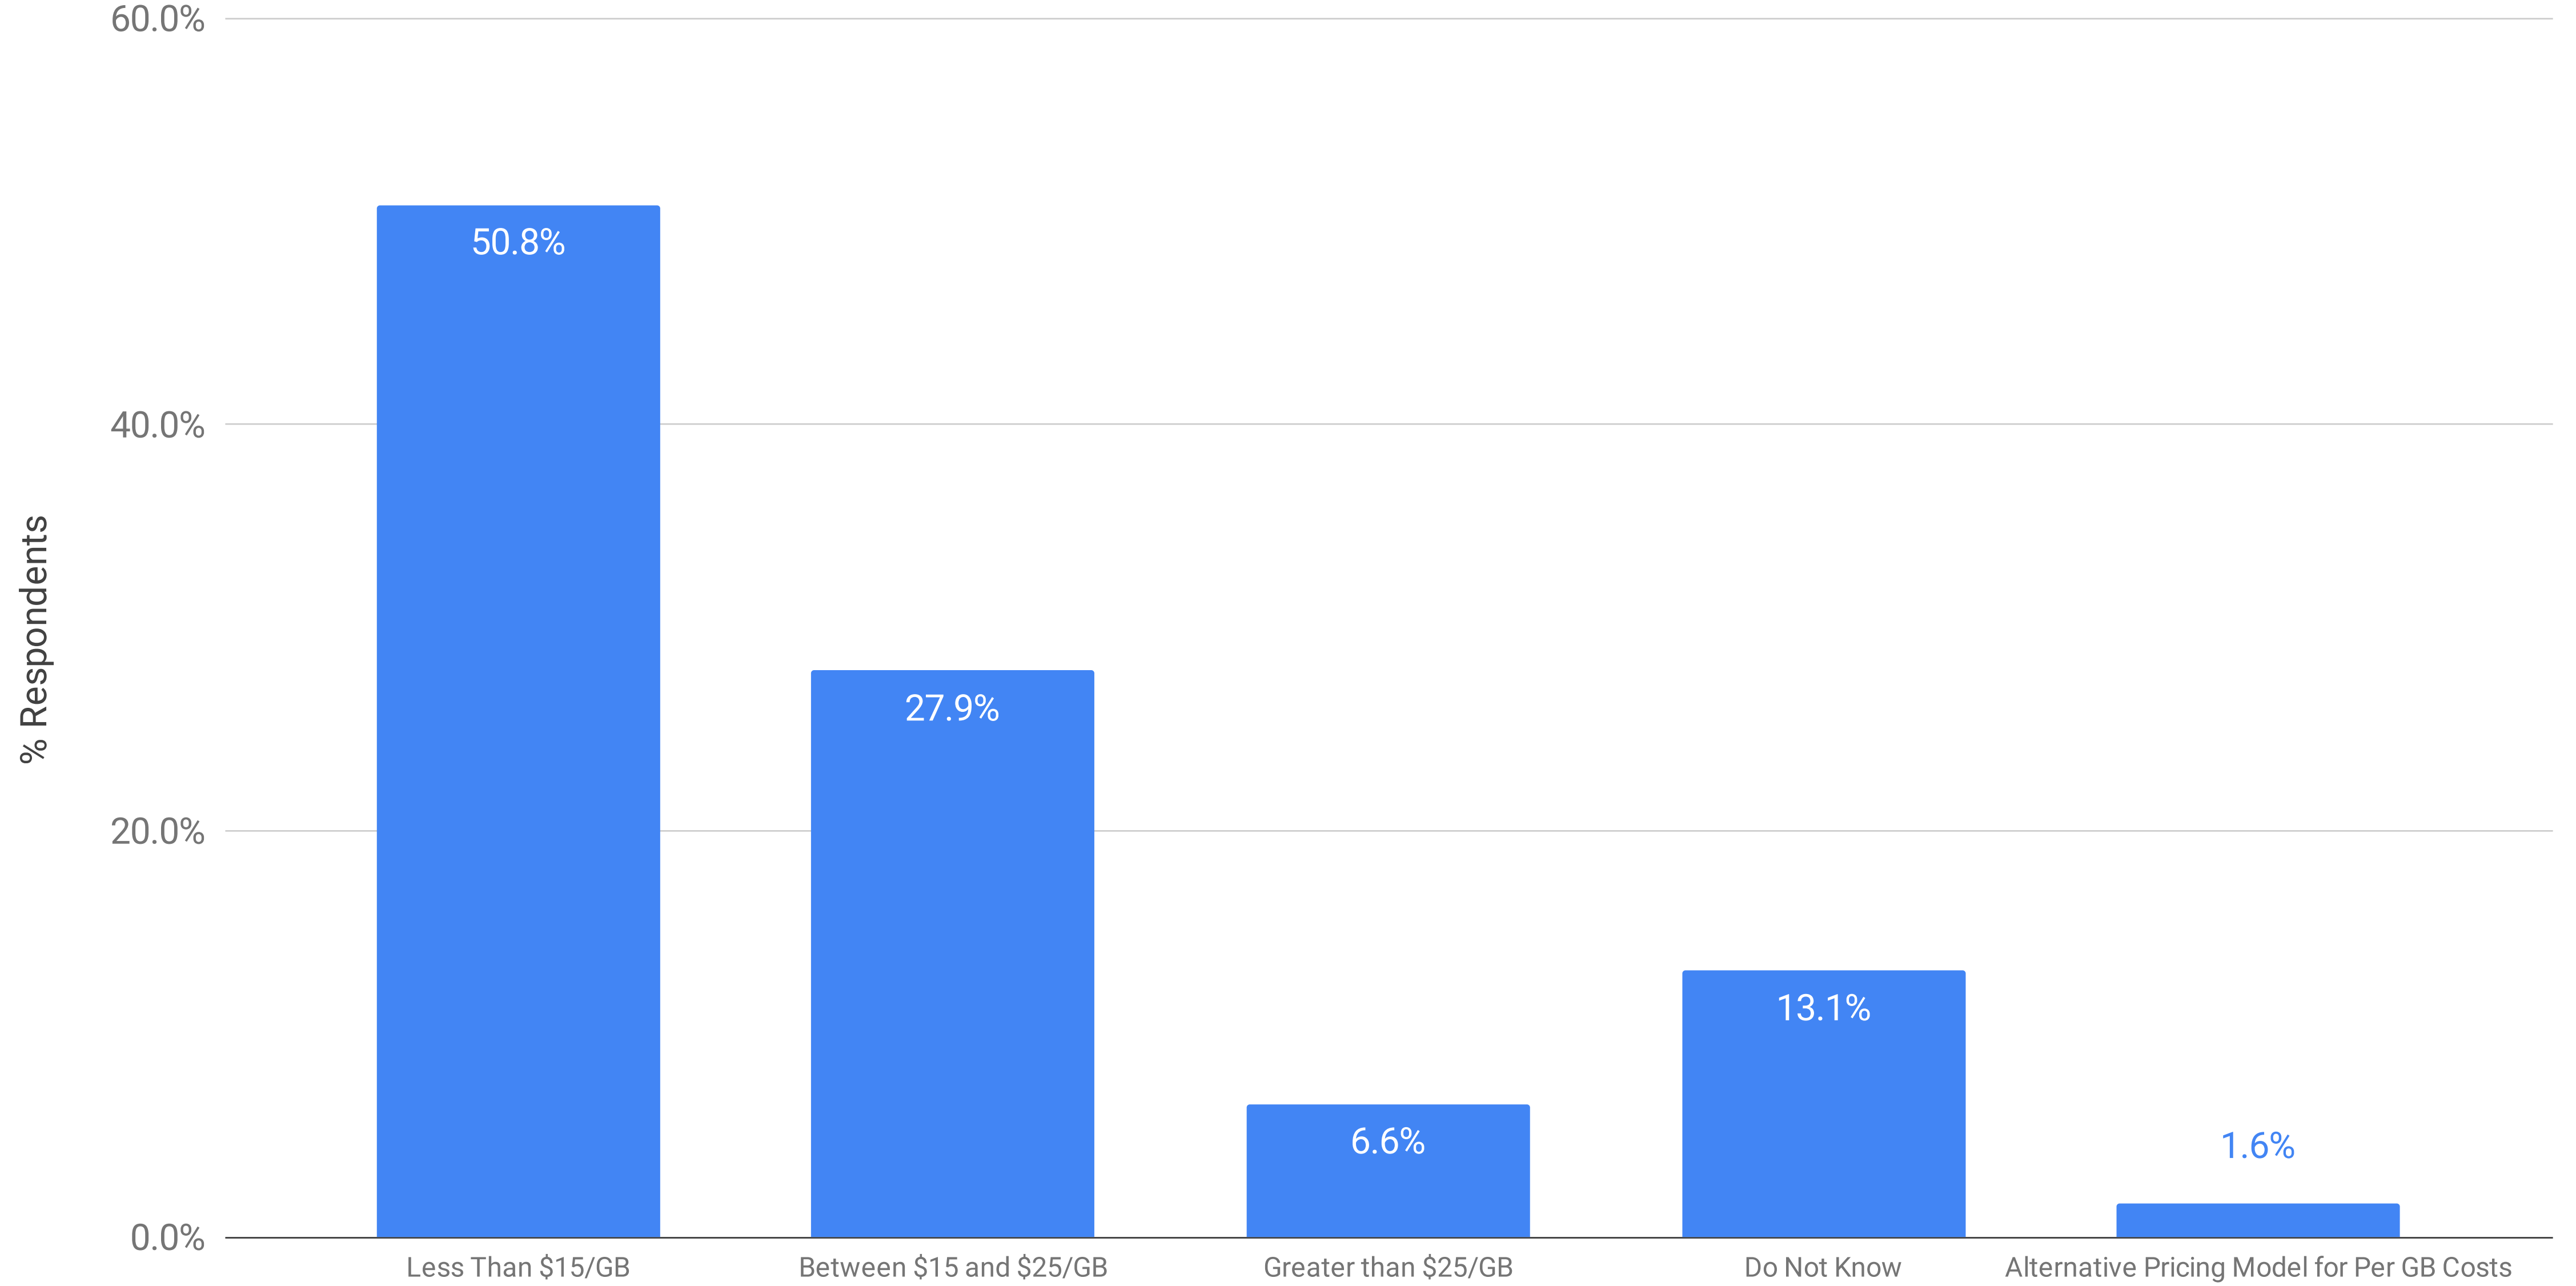

Processing Pricing: Per GB Cost Per Month to Host ESI with Analytics for 250 GB or Less

Summer 2024 eDiscovery Pricing Survey (n=61)