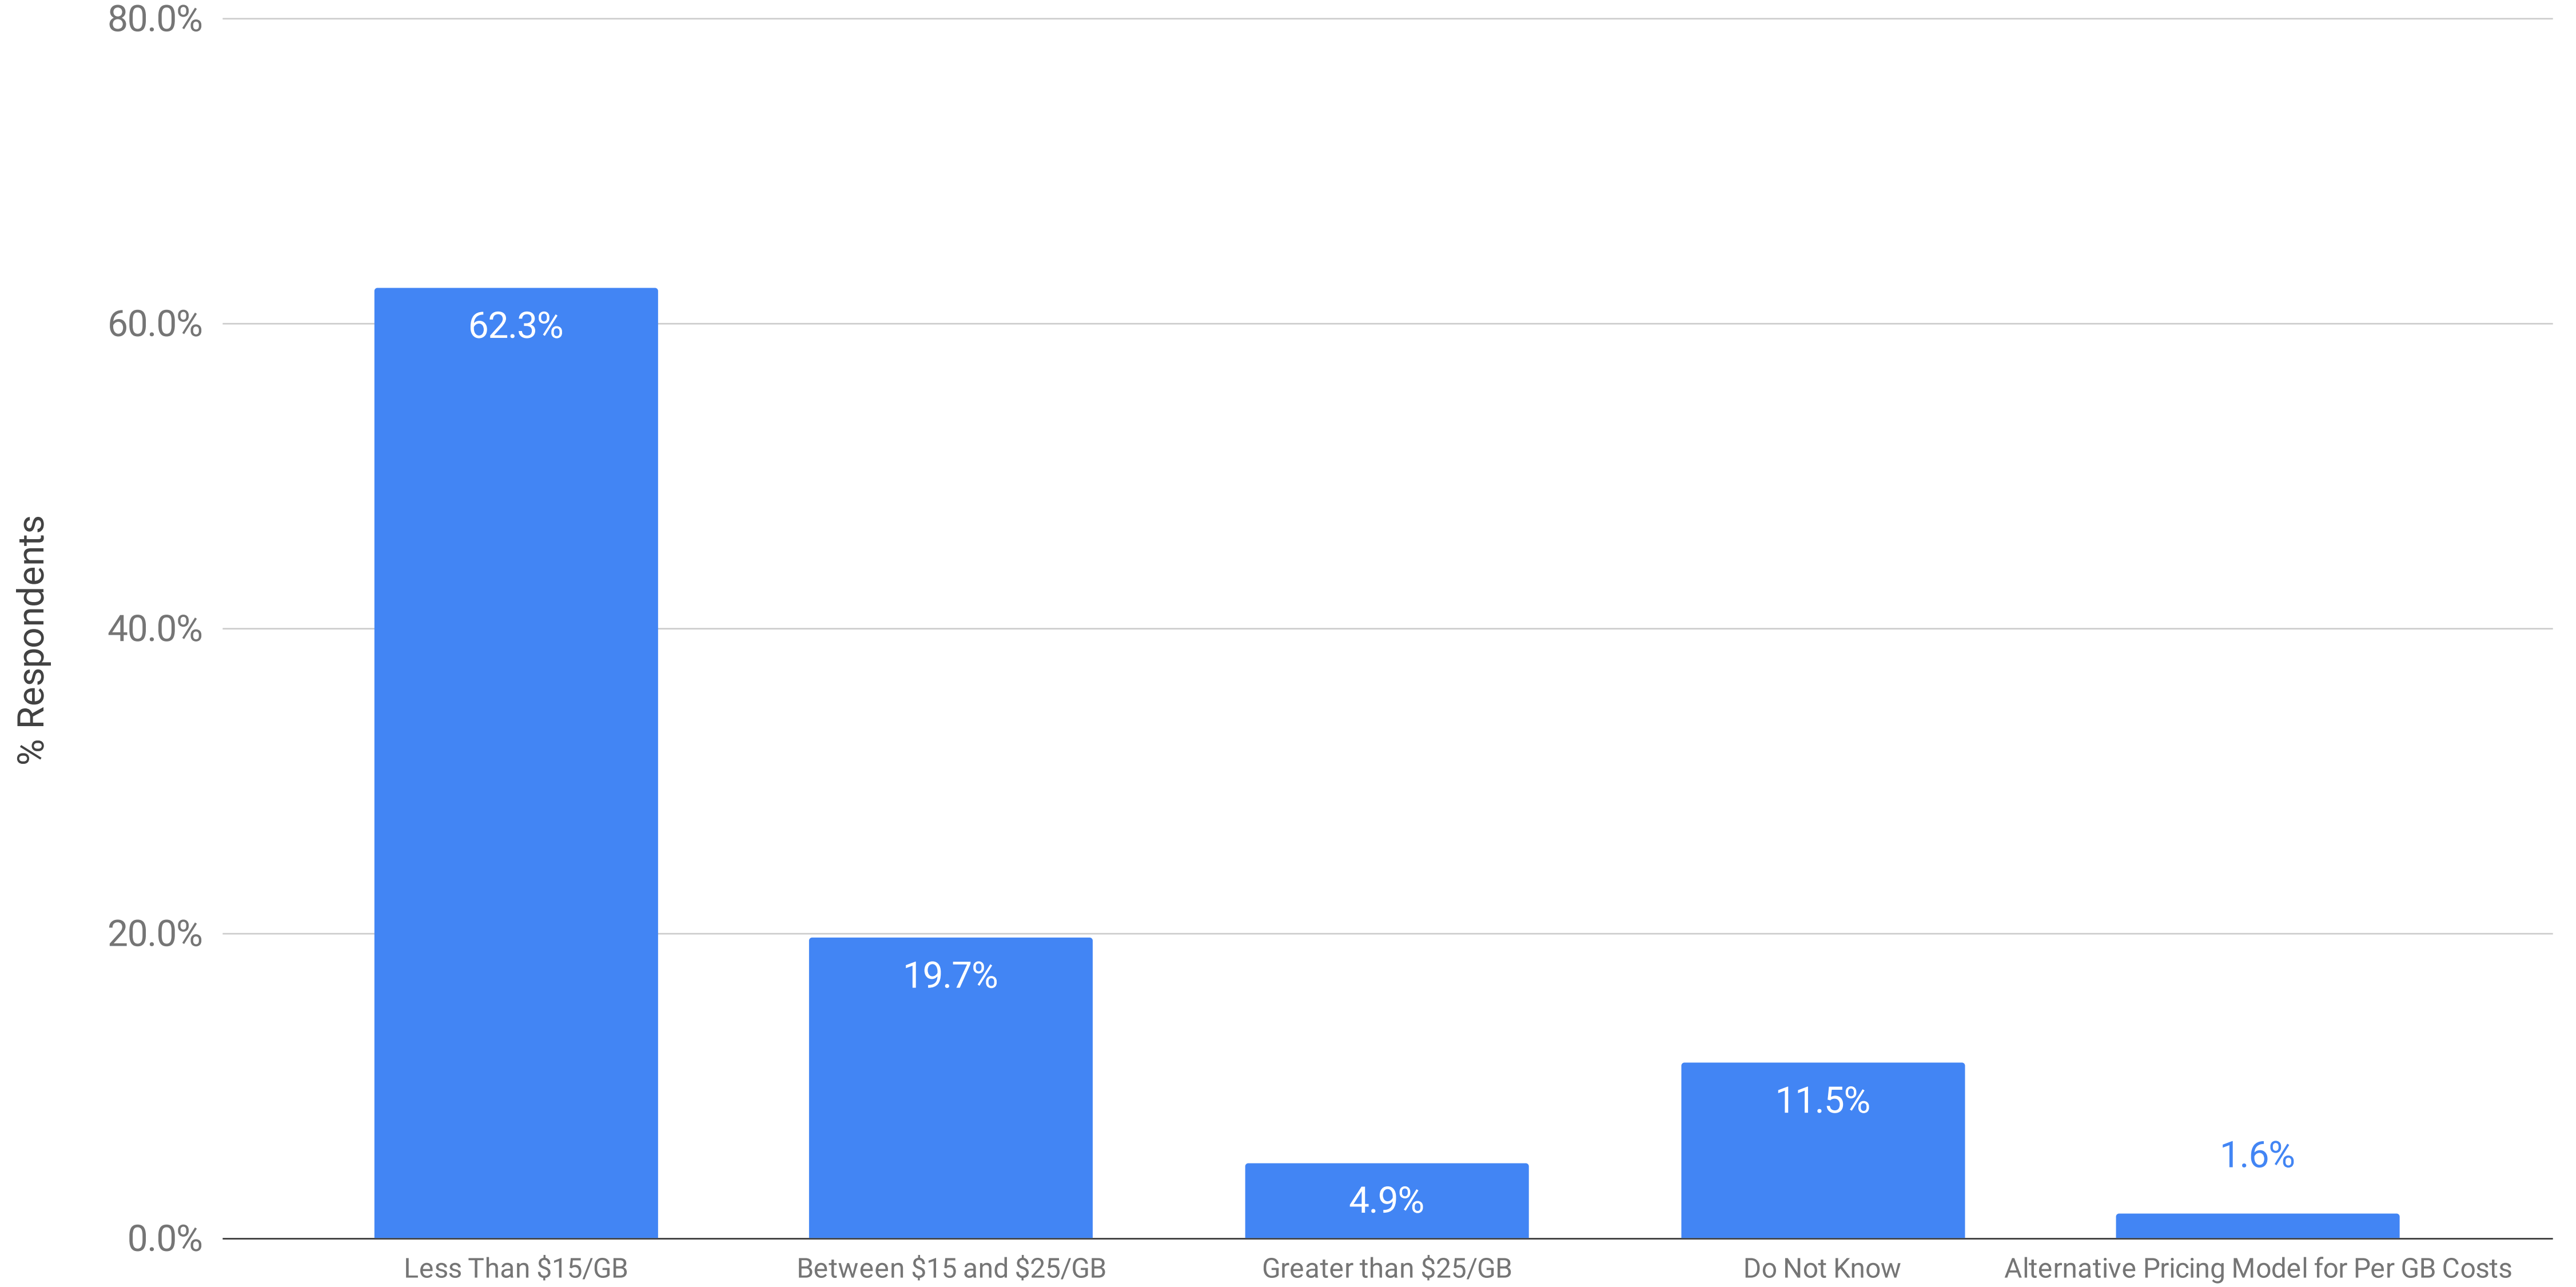

# Processing Pricing: Per GB Cost Per Month to Host ESI with Analytics for 251 GB or More

Summer 2024 eDiscovery Pricing Survey (n=61)