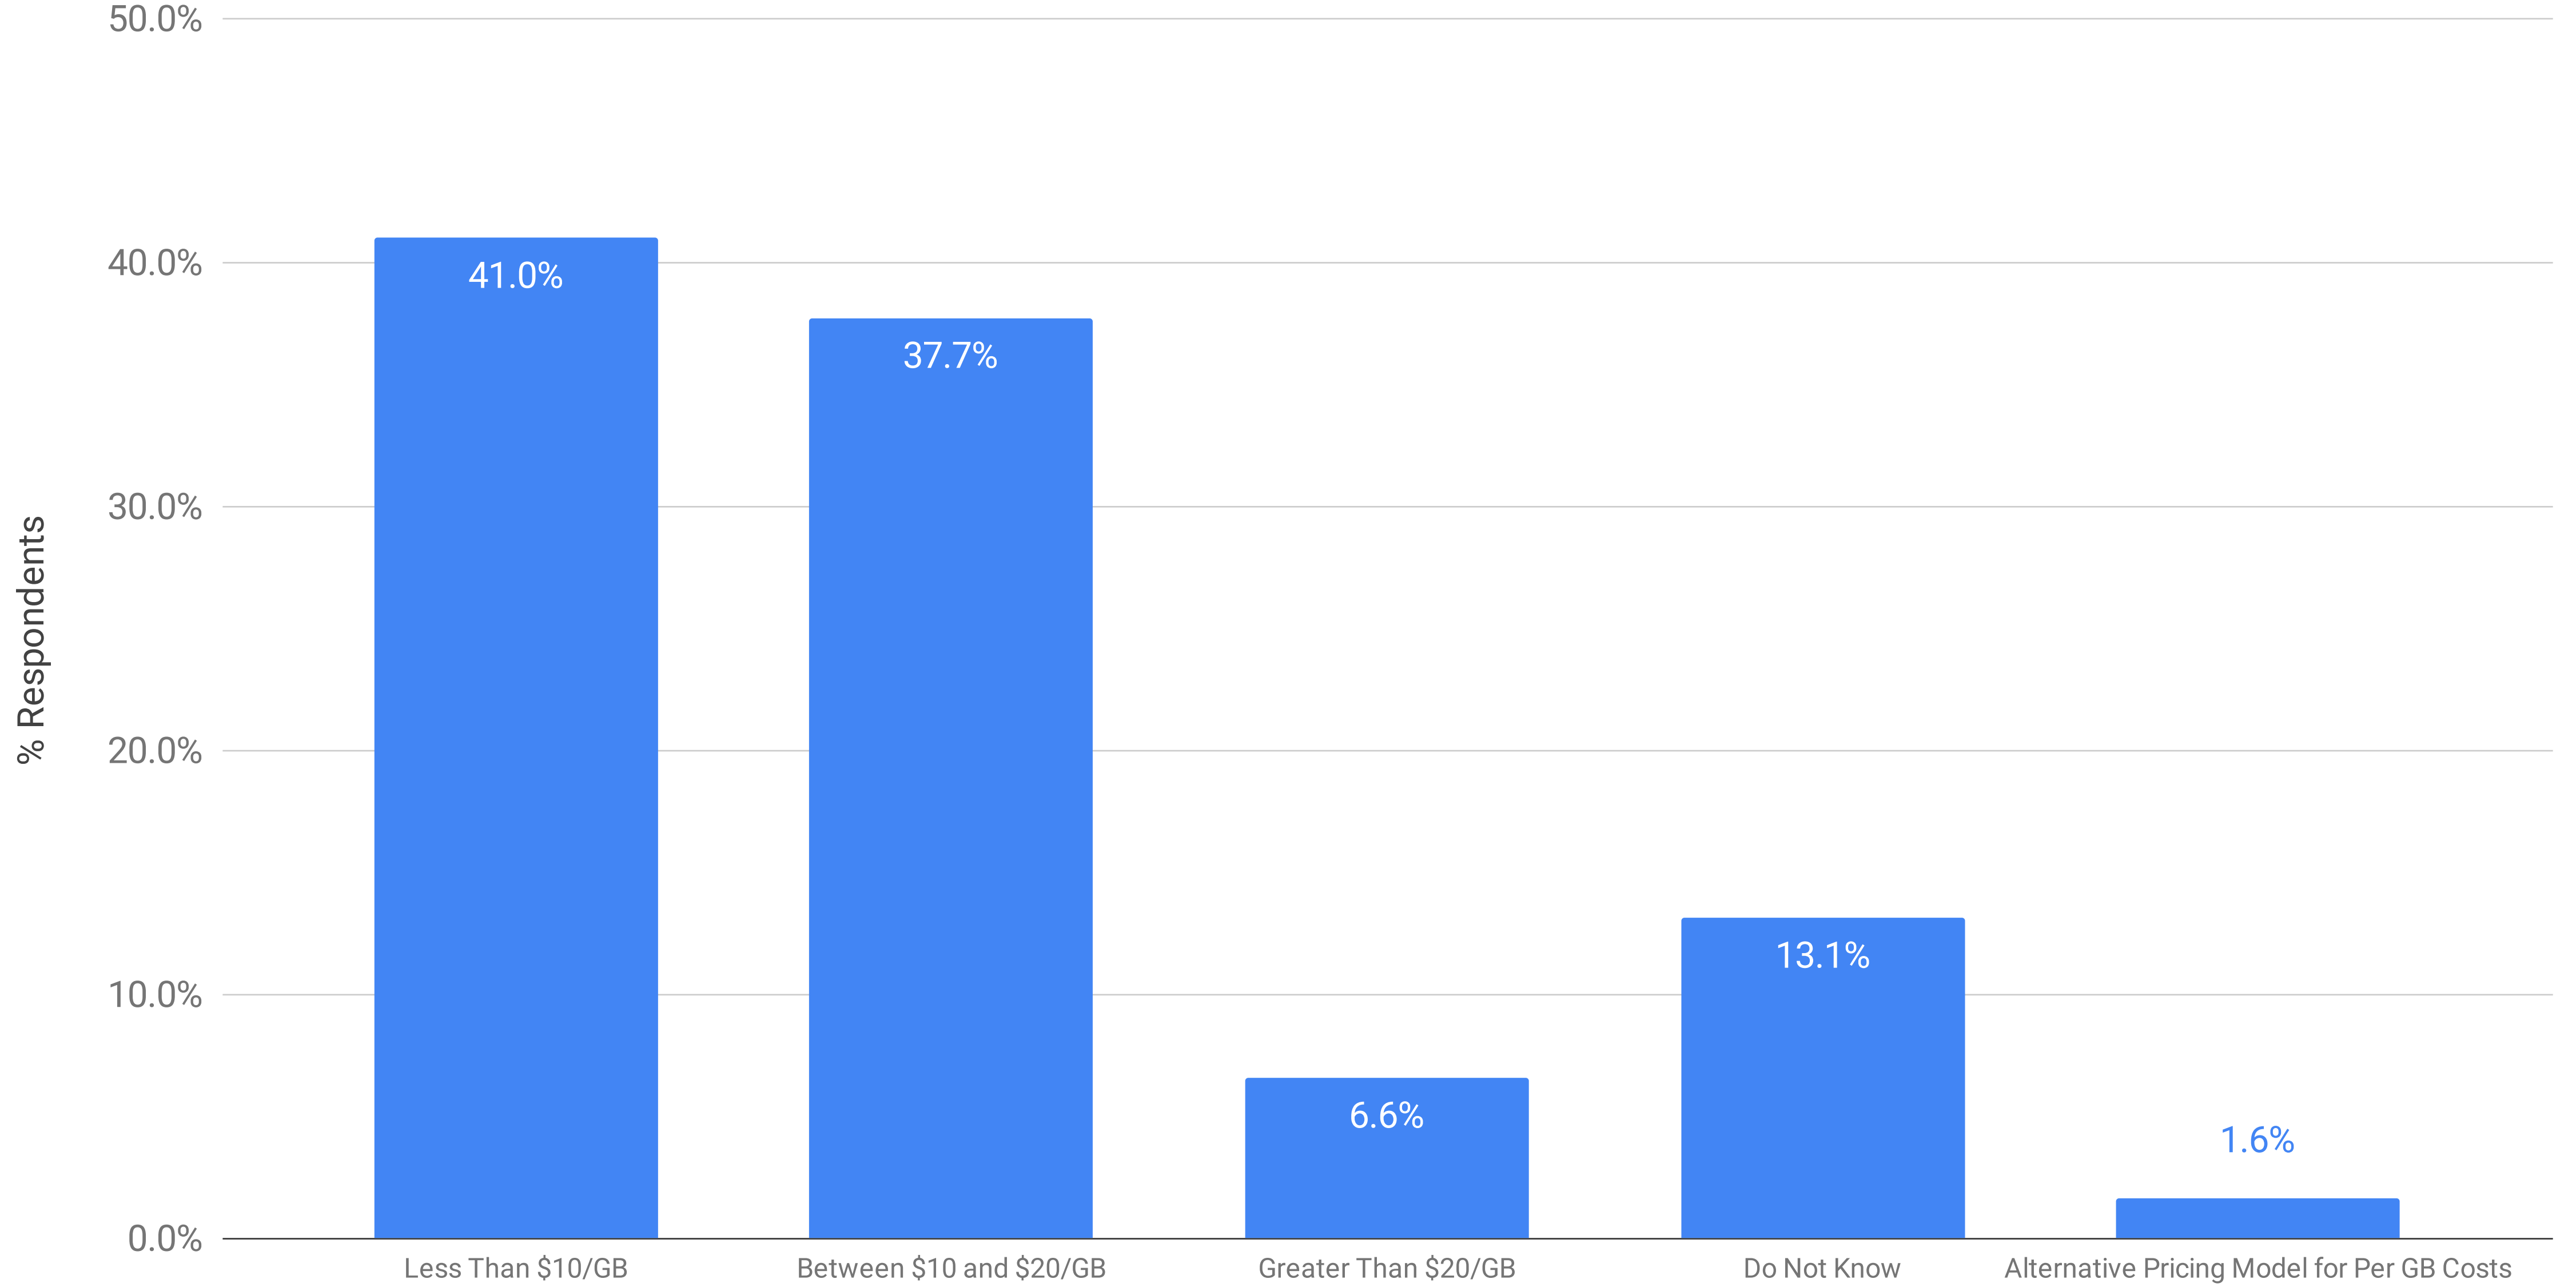

Processing Pricing: Per GB Cost Per Month to Host ESI without Analytics for 250 GB or Less

Summer 2024 eDiscovery Pricing Survey (n=61)