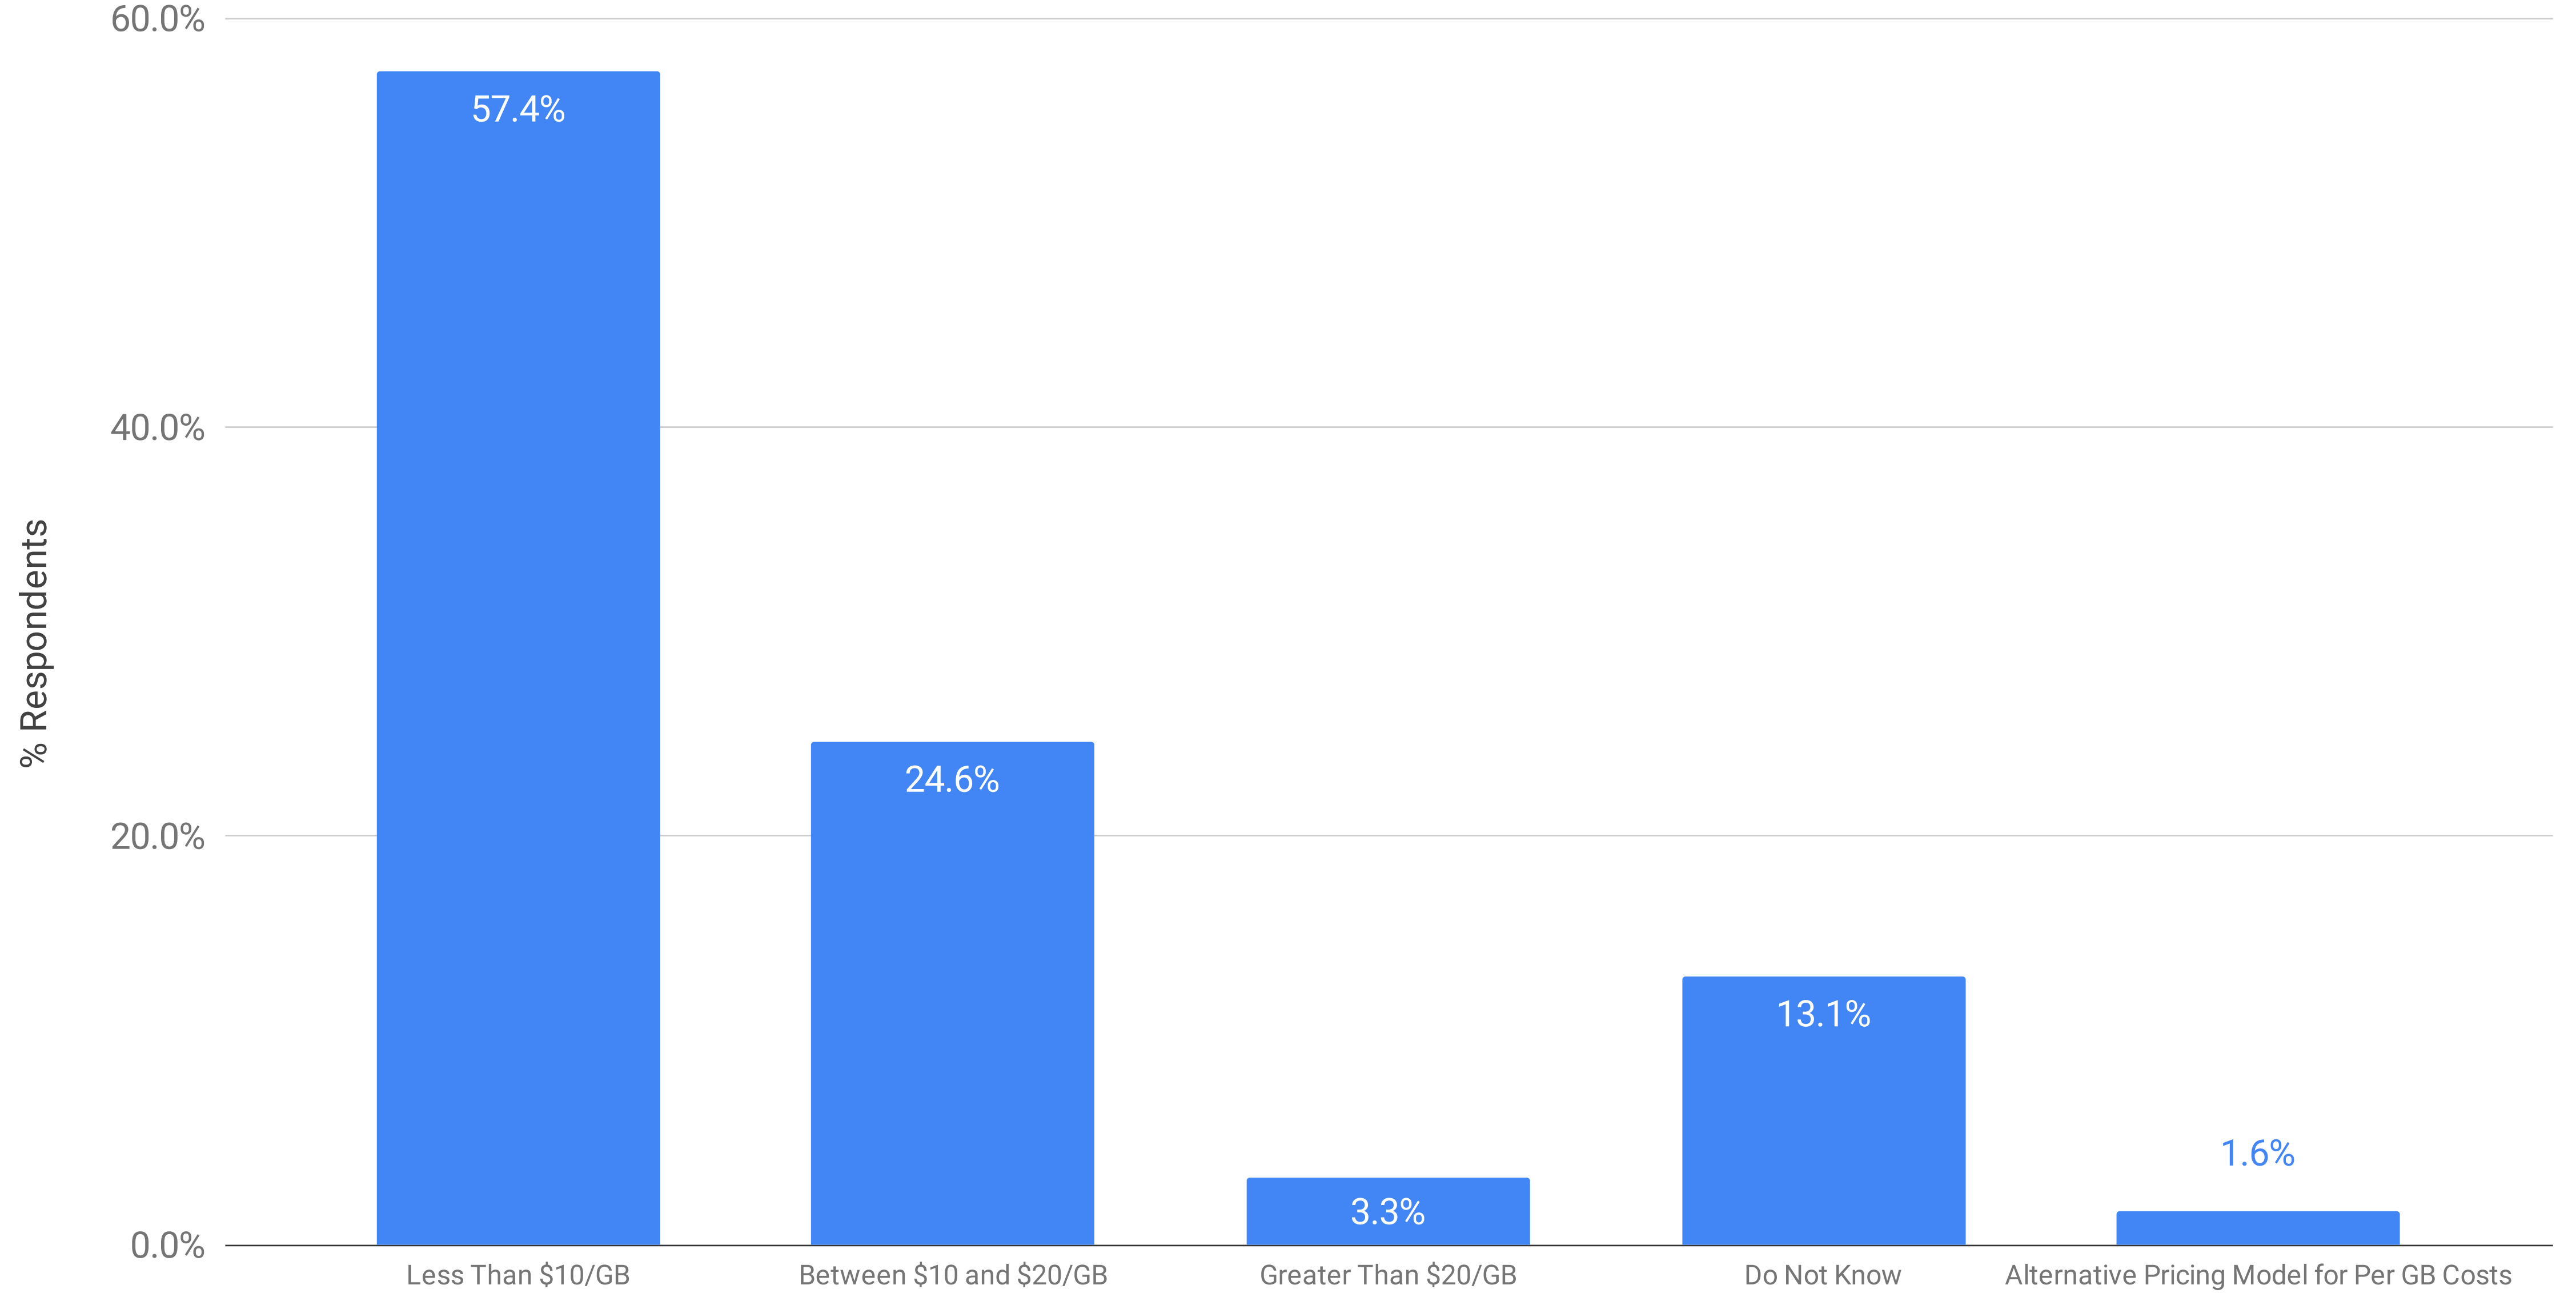

# Processing Pricing: Per GB Cost Per Month to Host ESI without Analytics for 251 GB or More

Summer 2024 eDiscovery Pricing Survey (n=61)