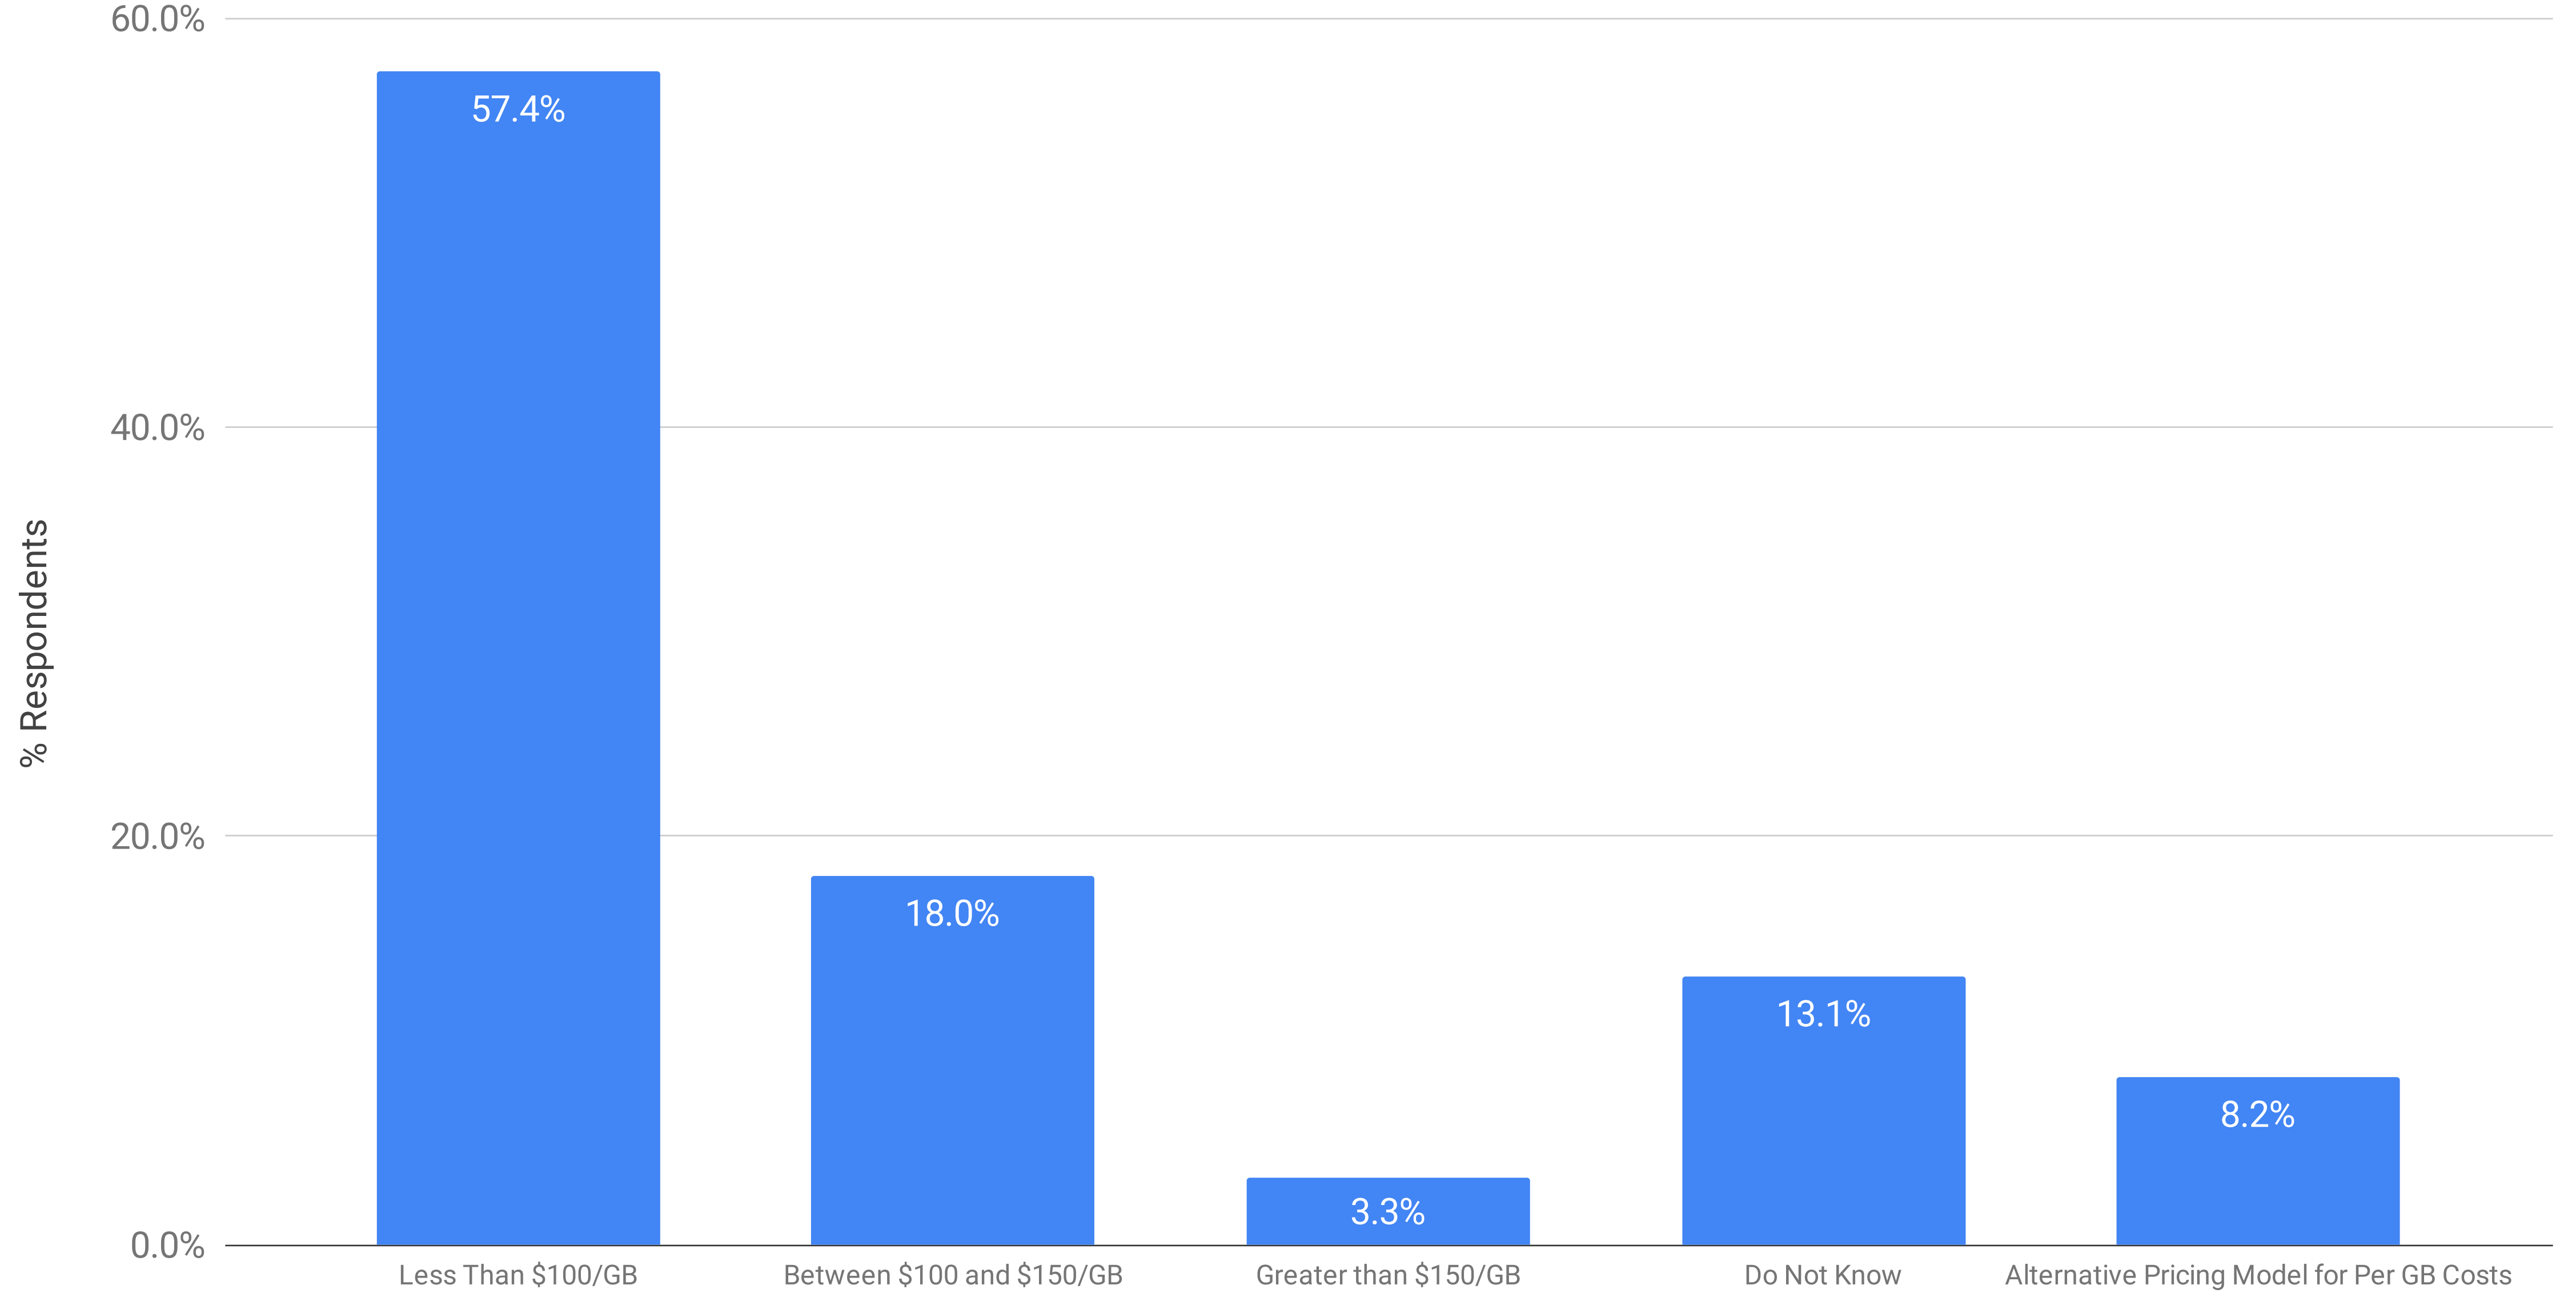

Processing Pricing: Per GB Cost to Process ESI Based on Volume at Completion for 250 GB or Less

Summer 2024 eDiscovery Pricing Survey (n=61)