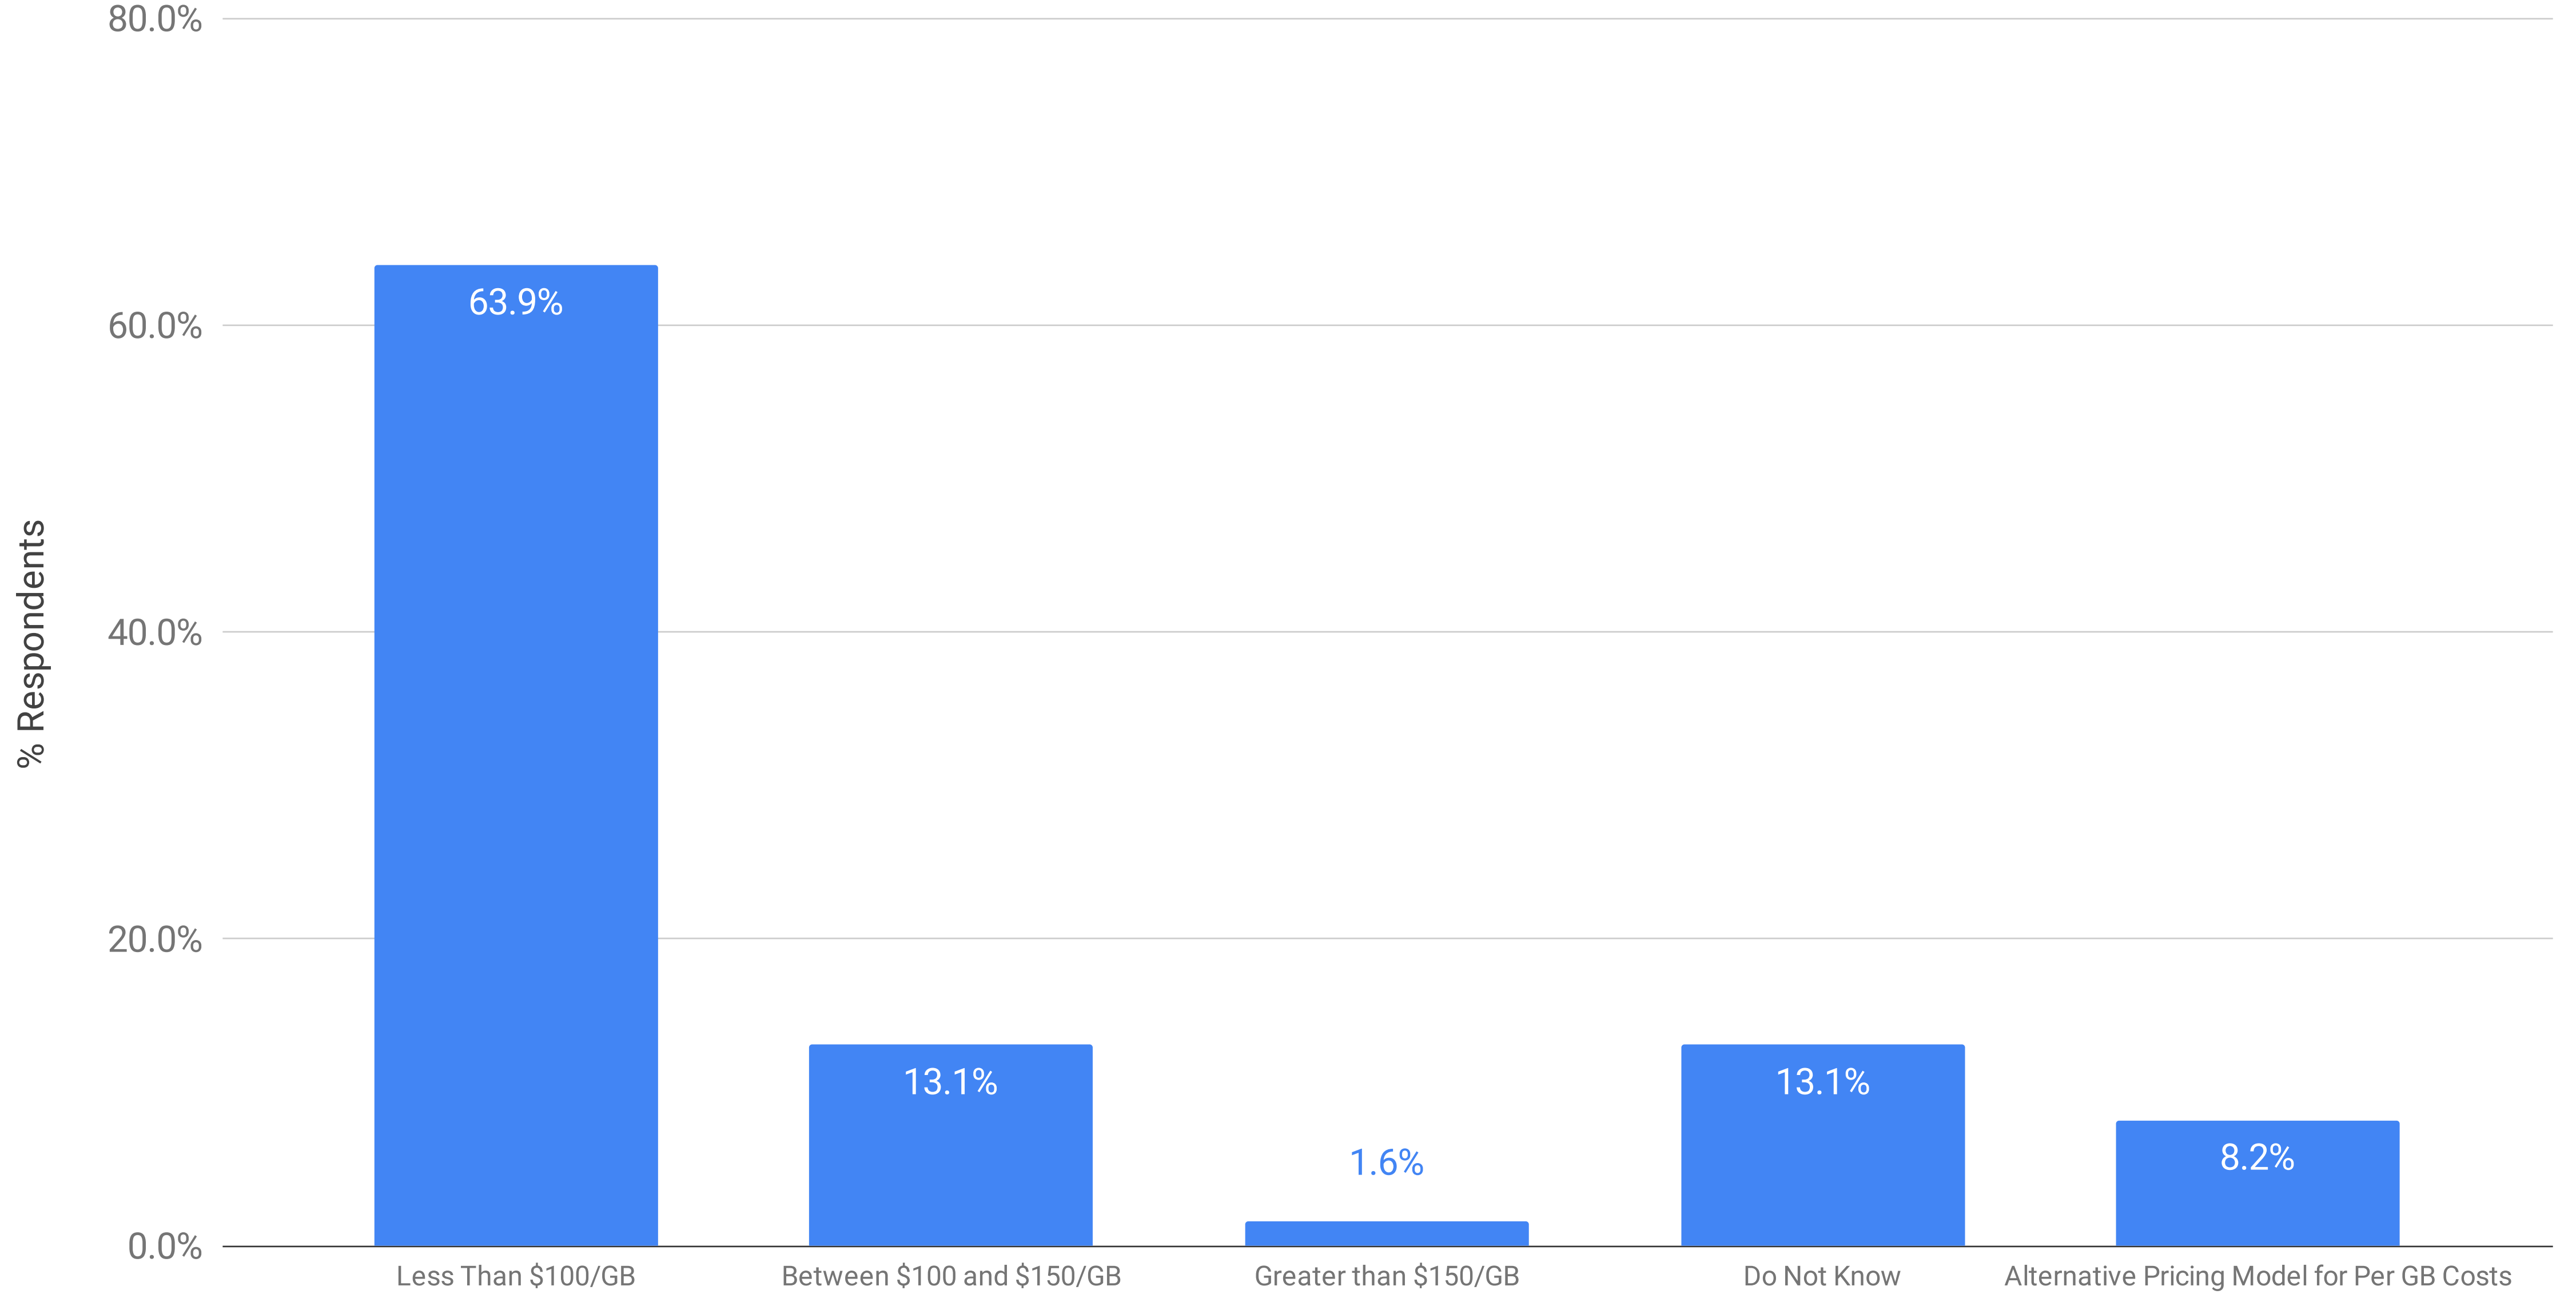

Processing Pricing: Per GB Cost to Process ESI Based on Volume at Completion for 251 GB or More

Summer 2024 eDiscovery Pricing Survey (n=61)