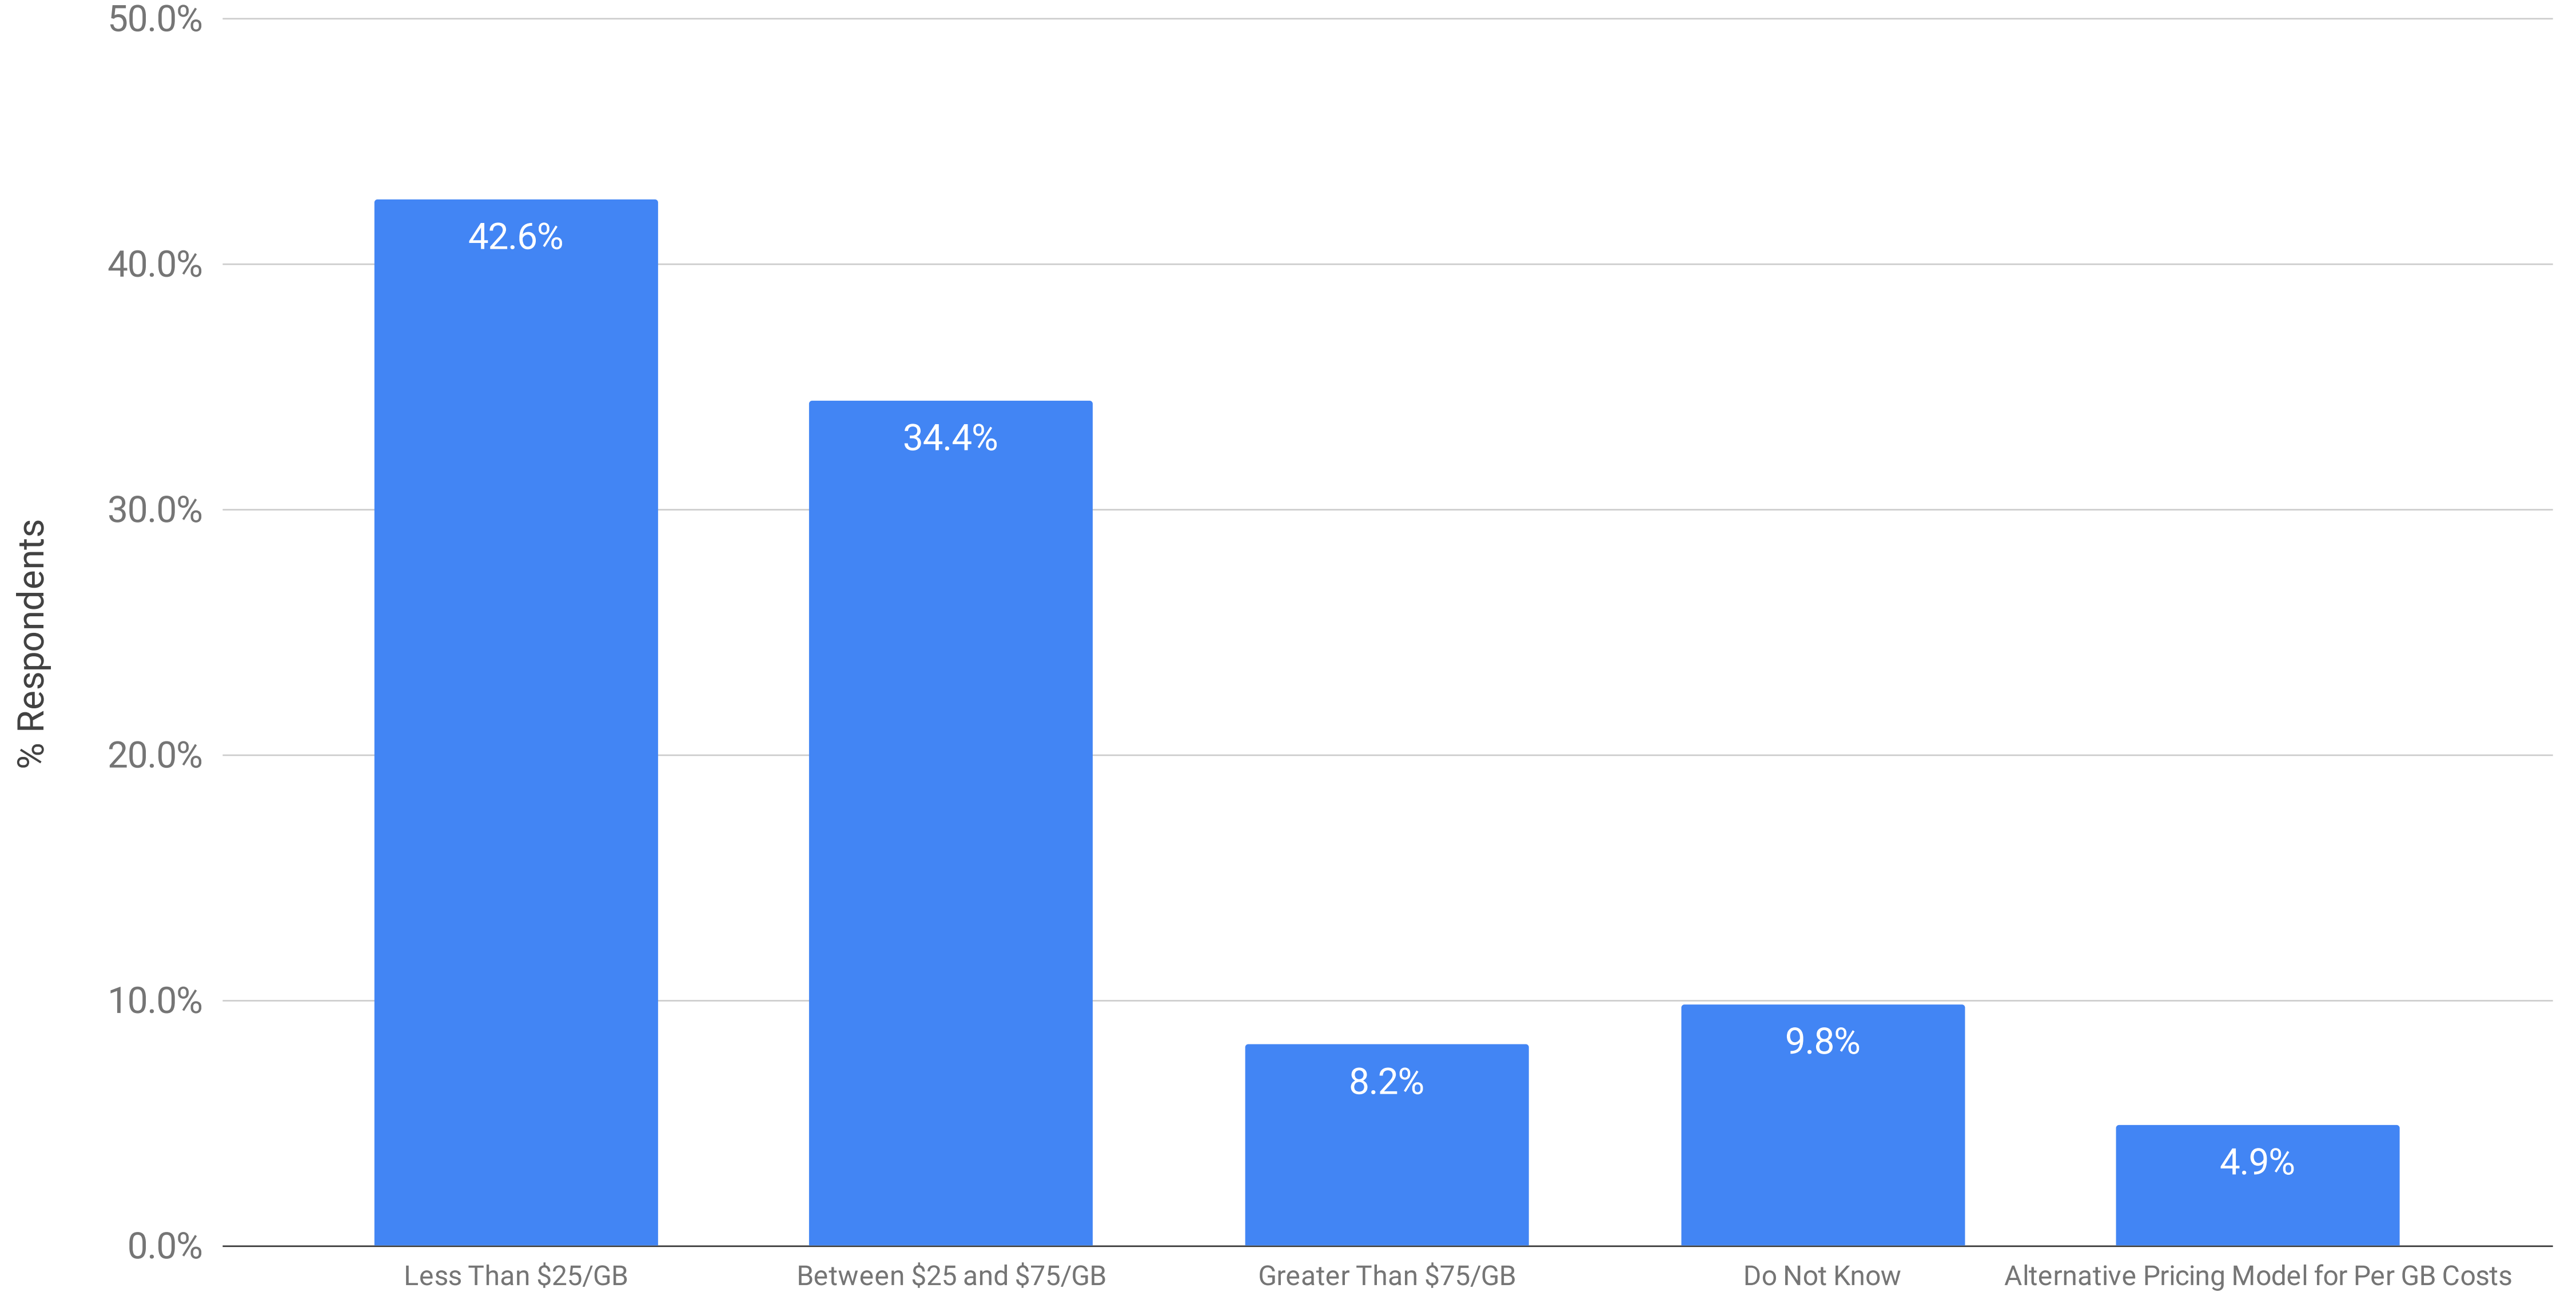

Processing Pricing: Per GB Cost to Process ESI Based on Volume at Ingestion for 250 GB or Less

Summer 2024 eDiscovery Pricing Survey (n=61)