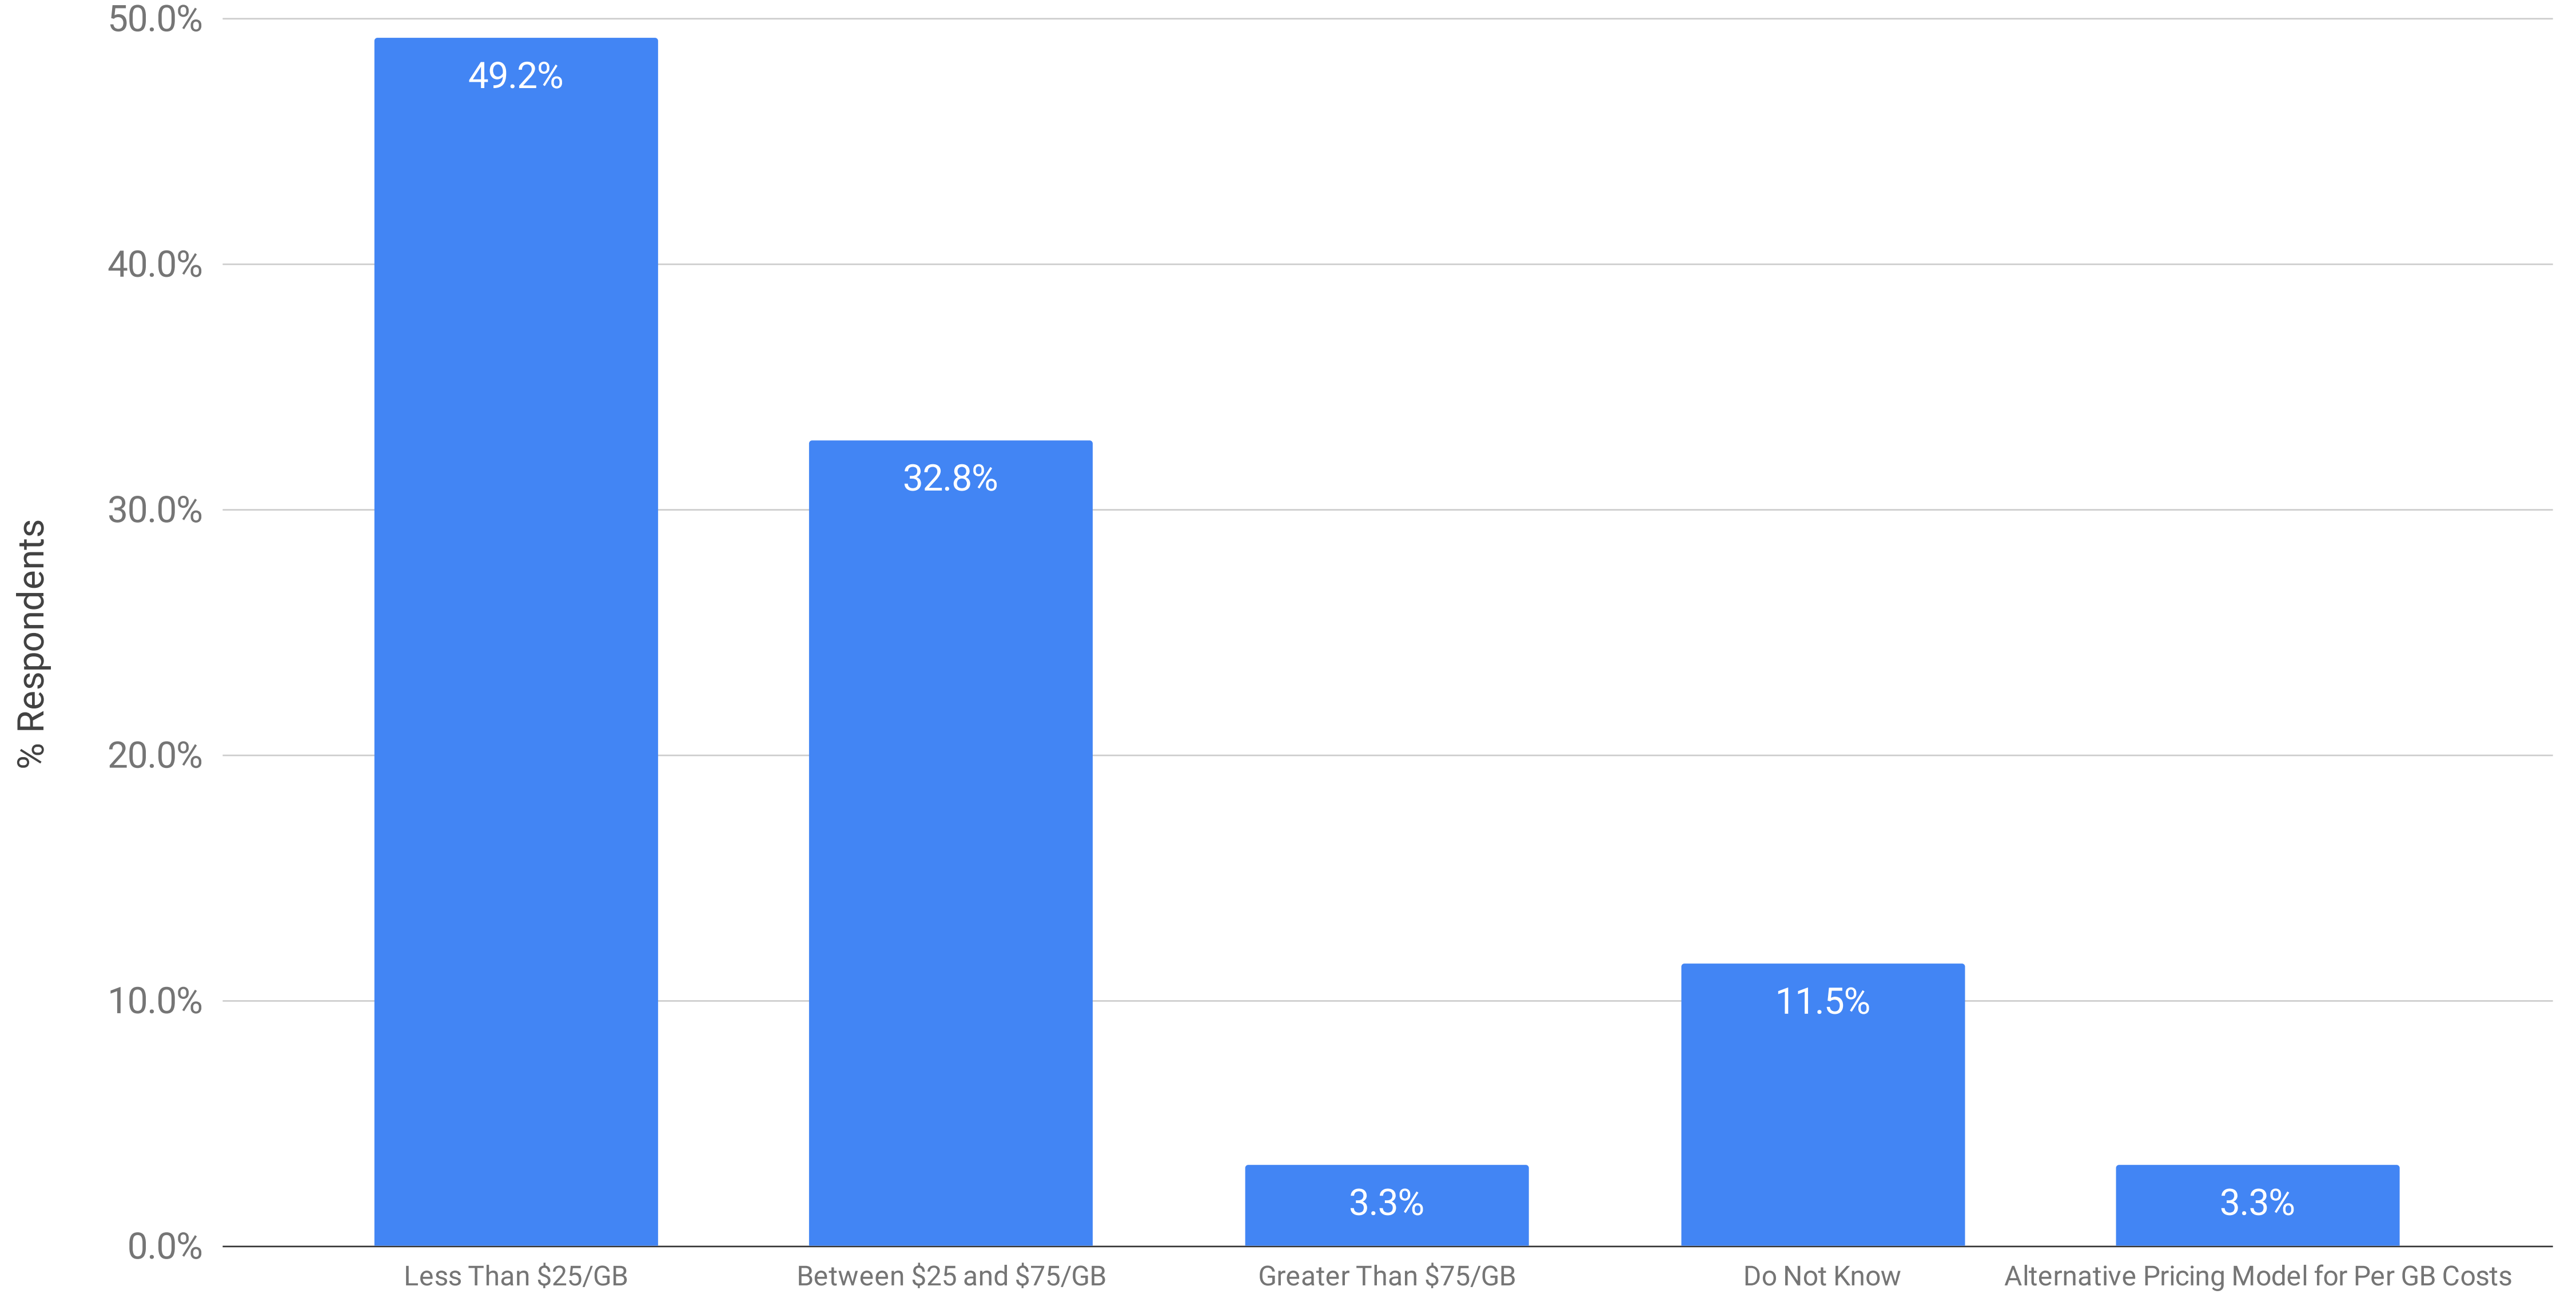

# Processing Pricing: Per GB Cost to Process ESI Based on Volume at Ingestion for 251 GB or More

Summer 2024 eDiscovery Pricing Survey (n=61)