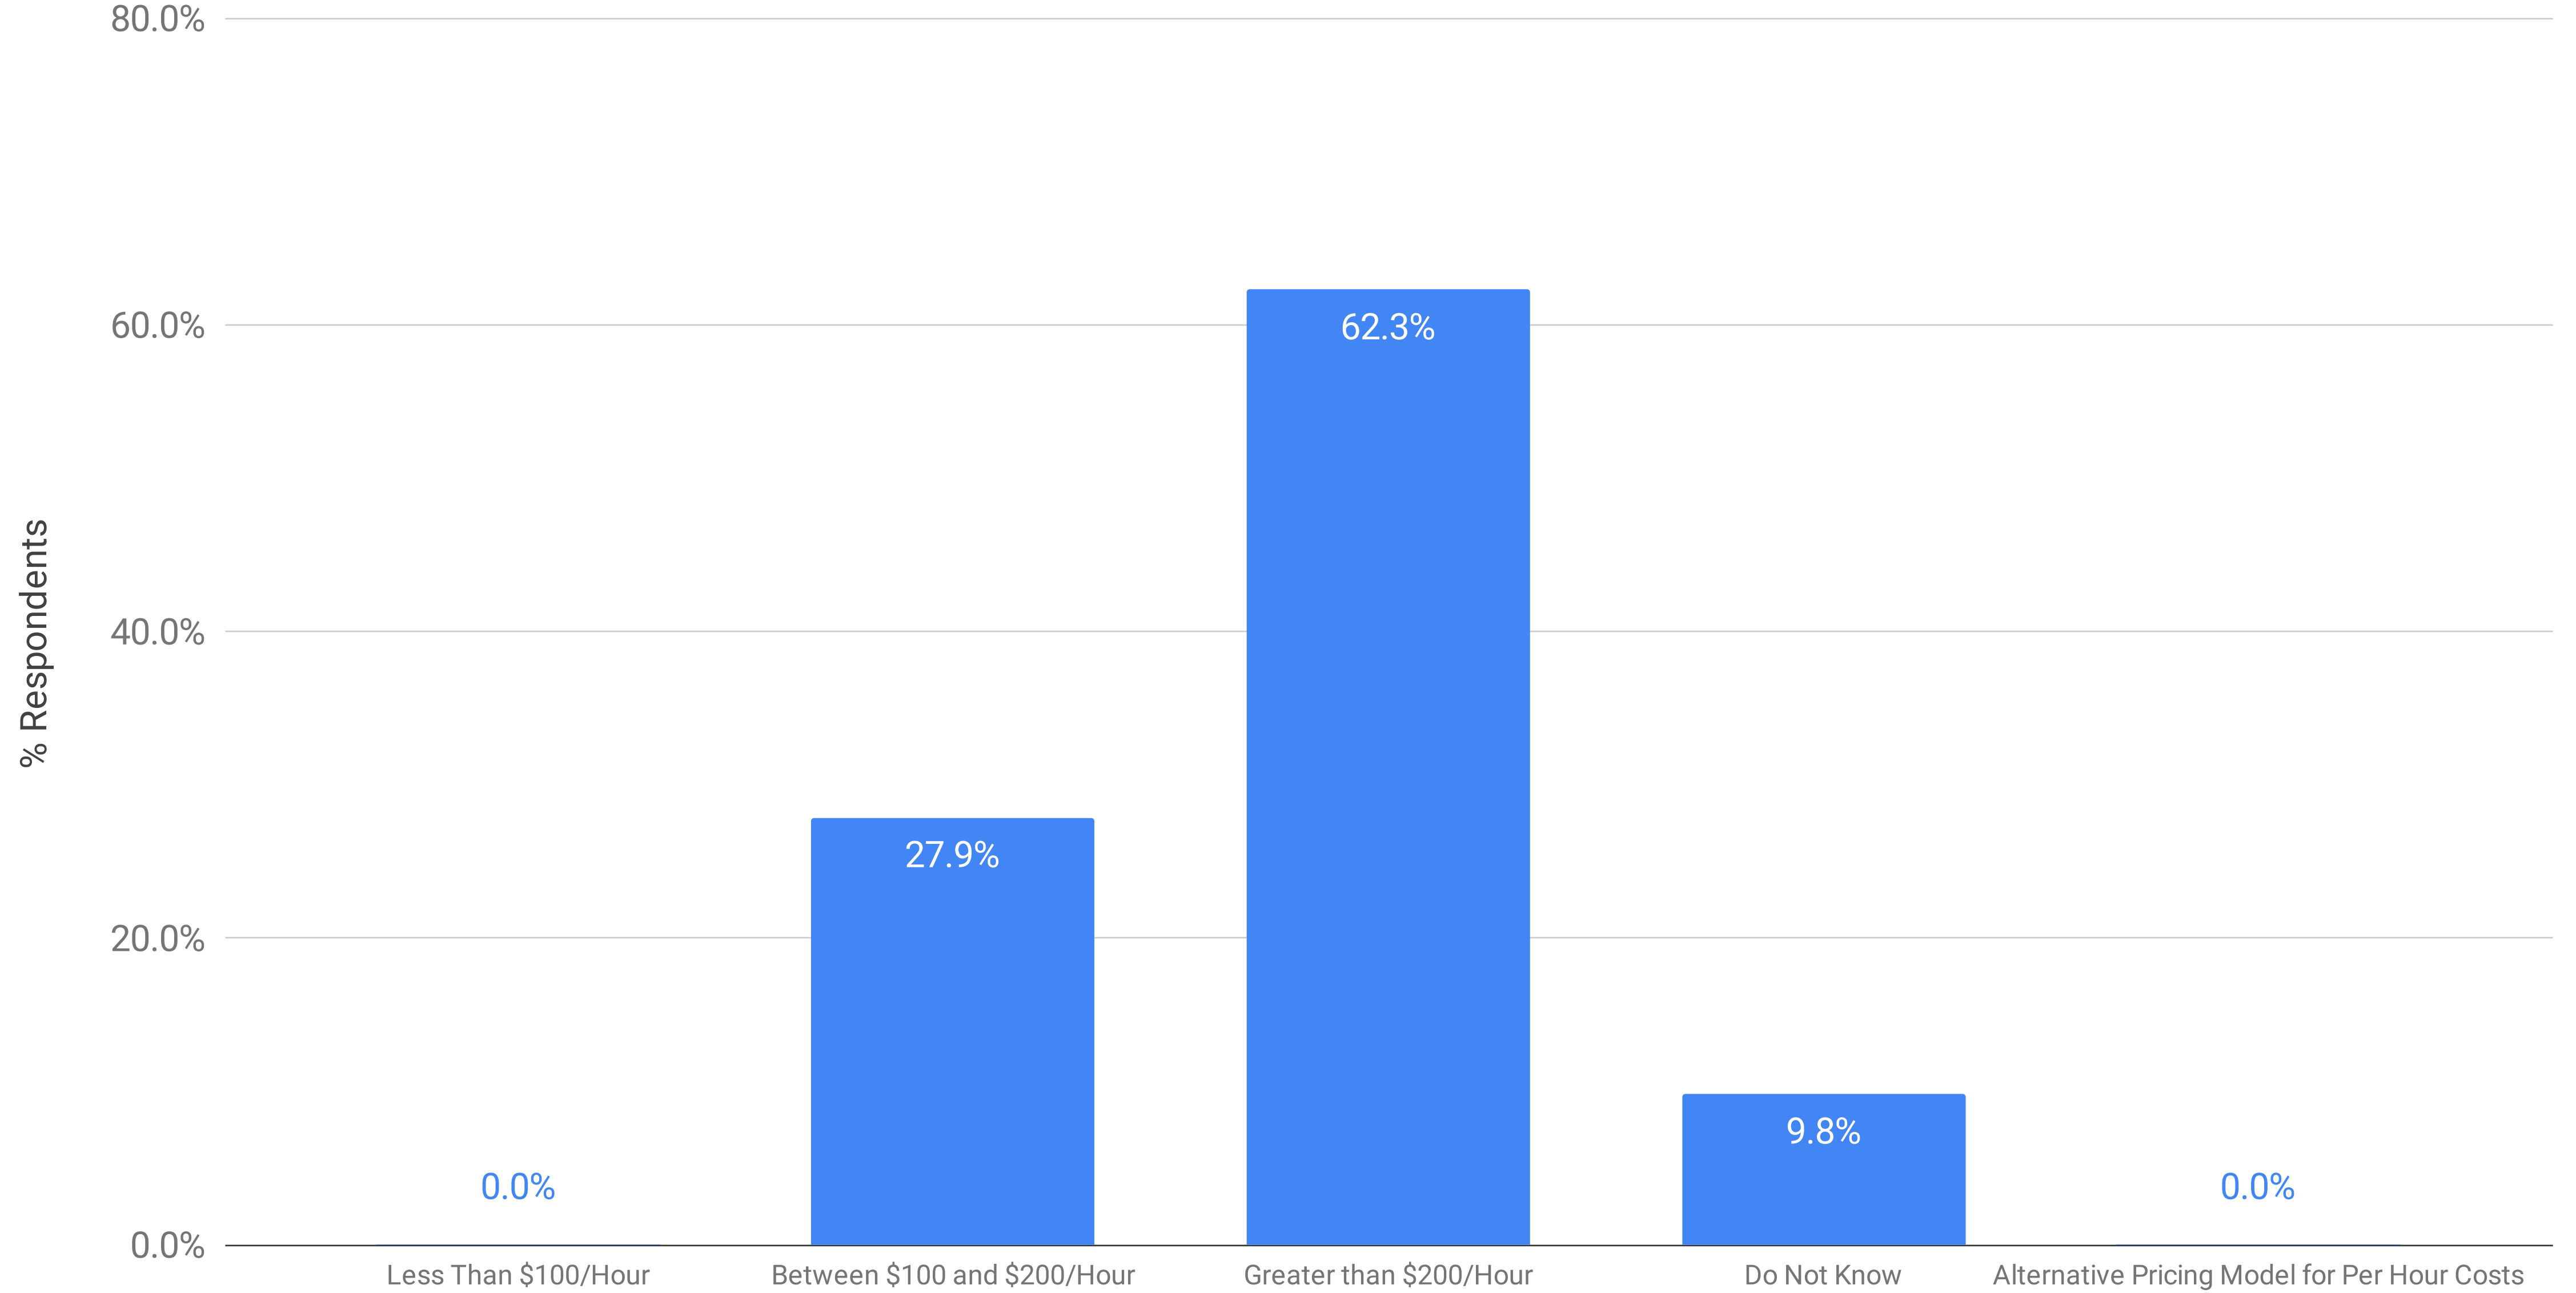

# Processing Pricing: Per Hour Cost of Advanced Project Management Support for eDiscovery

Summer 2024 eDiscovery Pricing Survey (n=61)