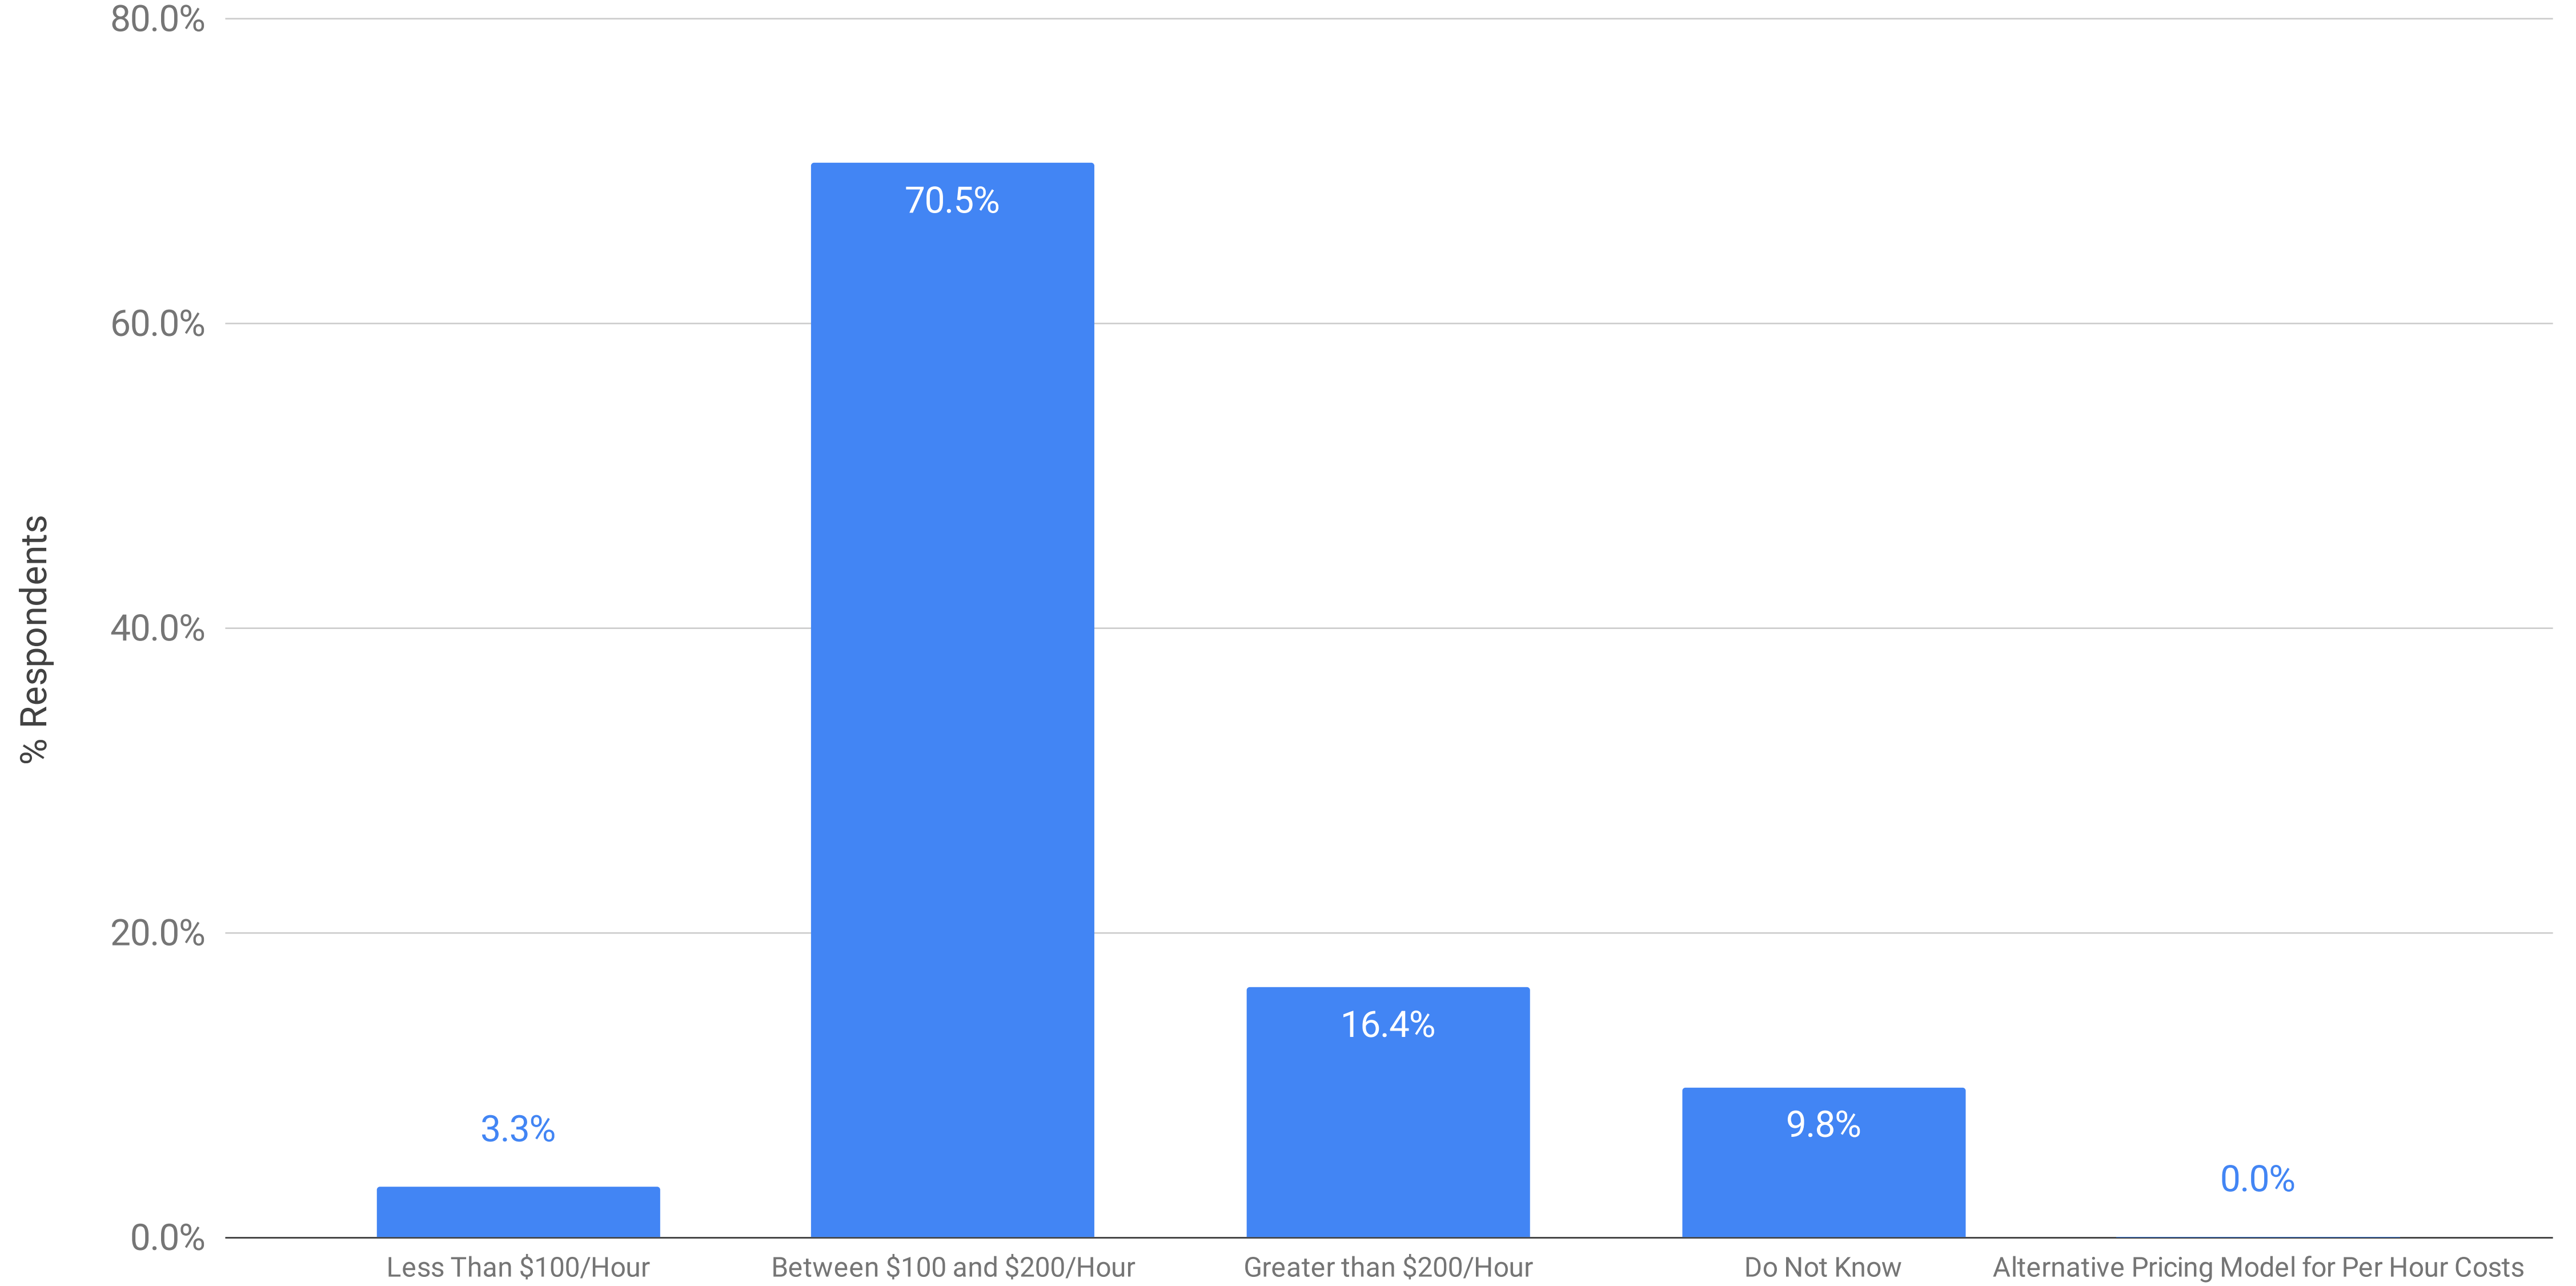

Processing Pricing: Per Hour Cost of Basic Project Management Support for eDiscovery

Summer 2024 eDiscovery Pricing Survey (n=61)