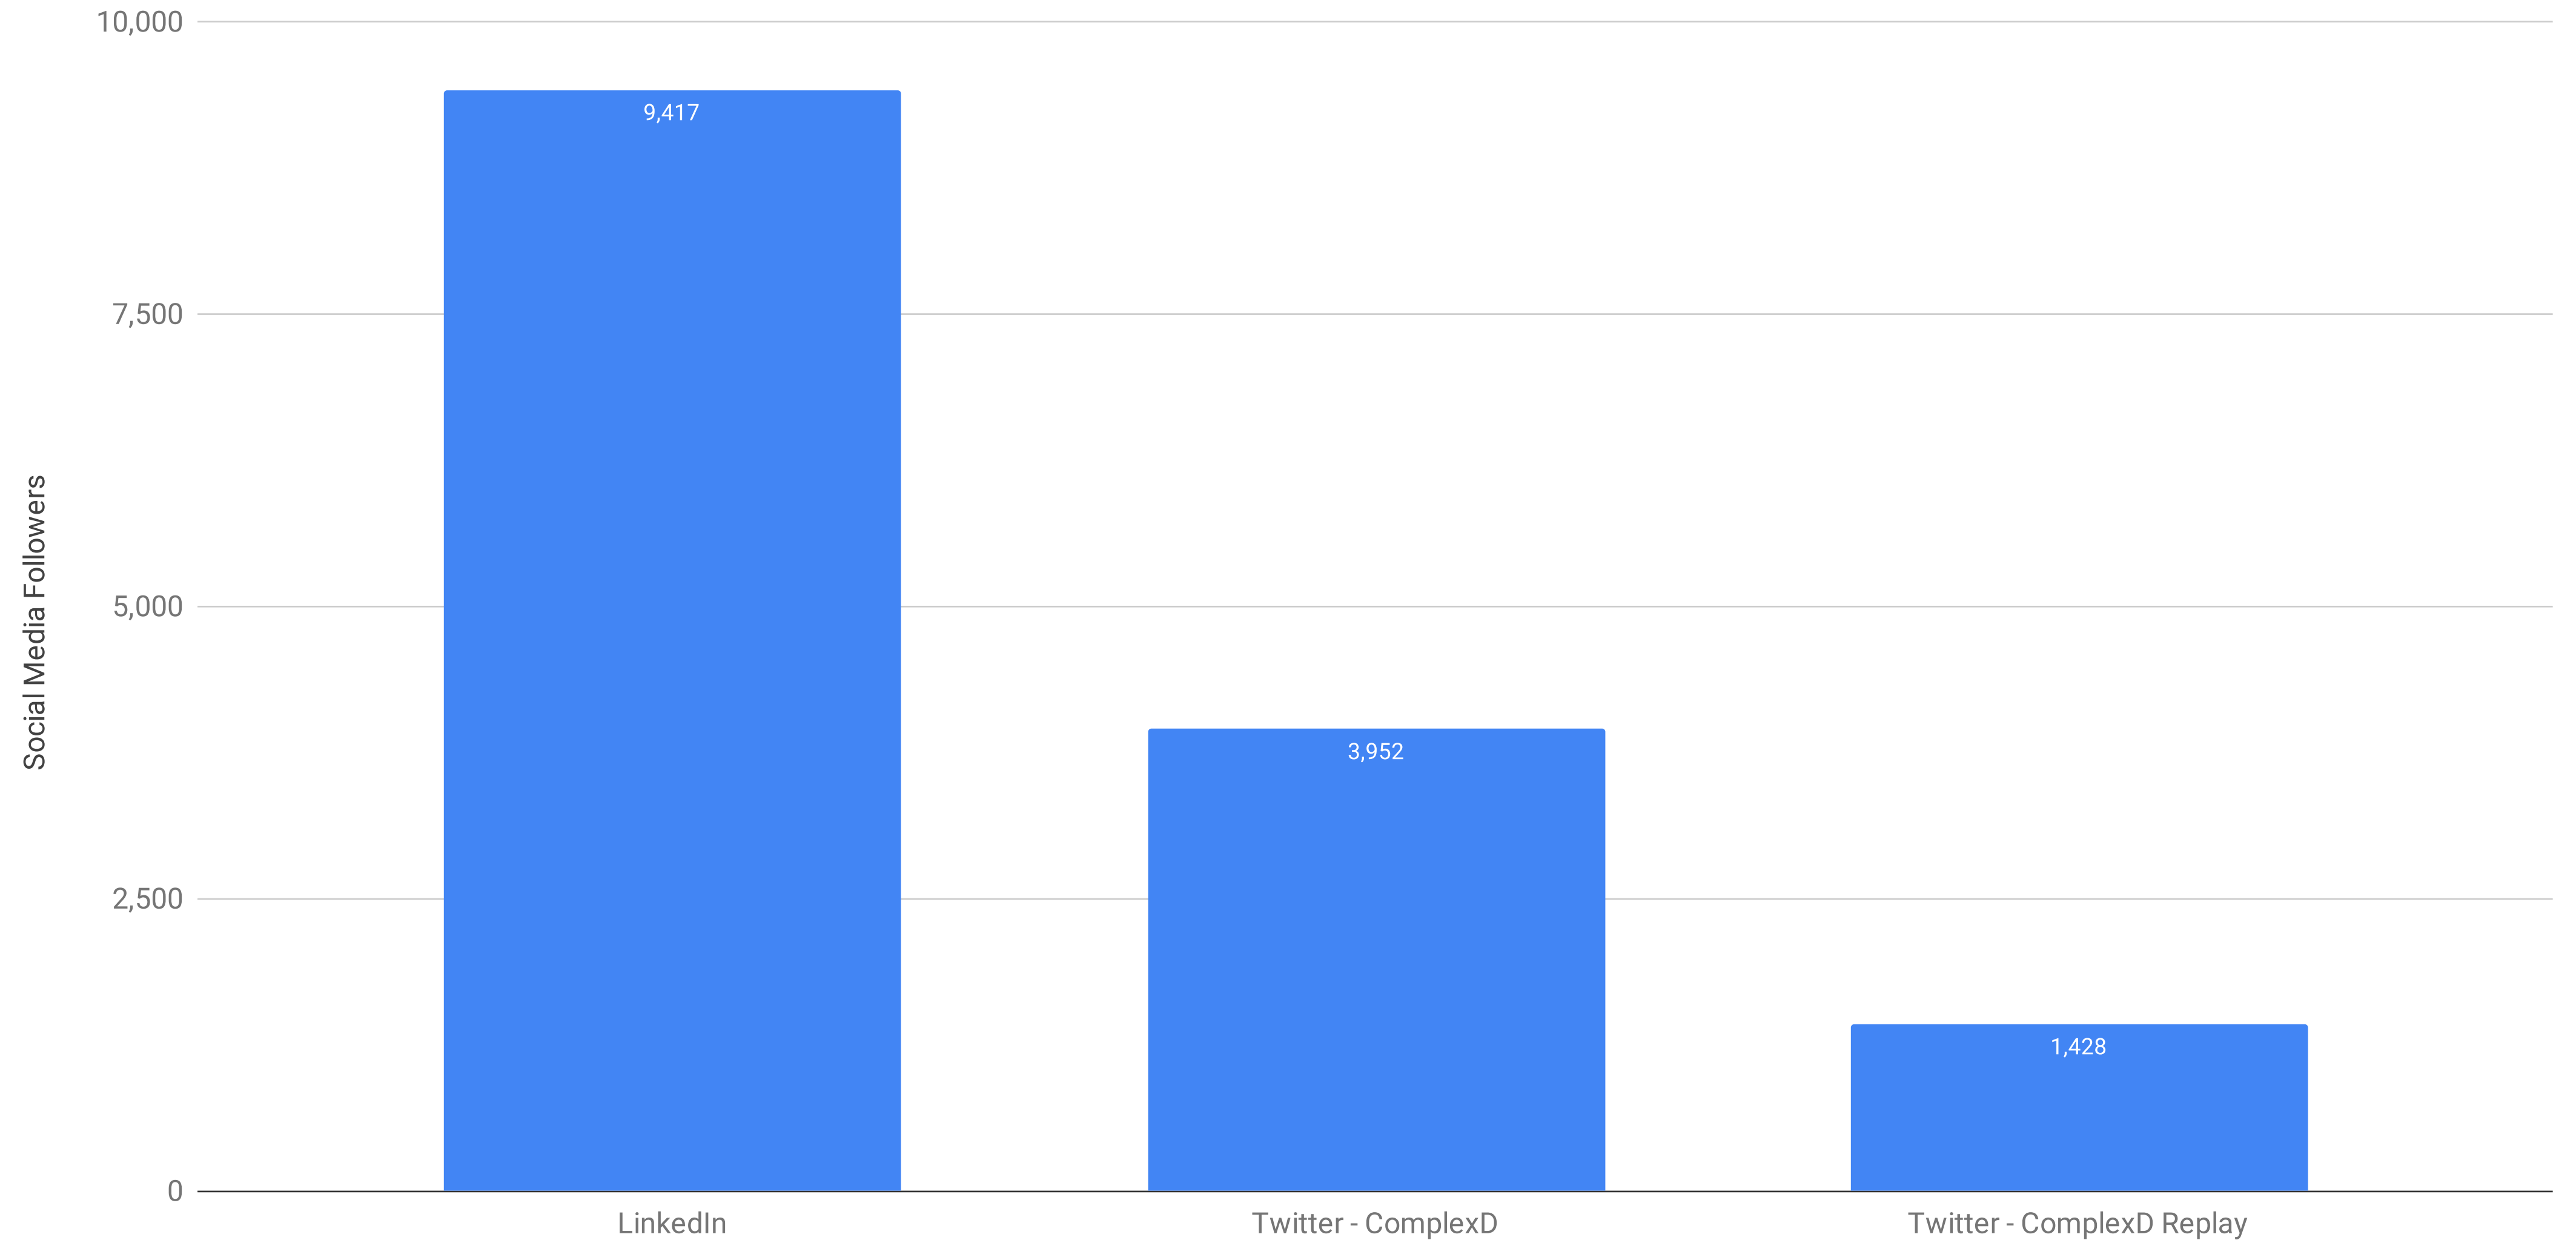

ComplexDiscovery Audience Overview - LinkedIn and Twitter Followers

The Number of Followers as Recorded via LinkedIn and Twitter

Current Reporting (31 August 2024)