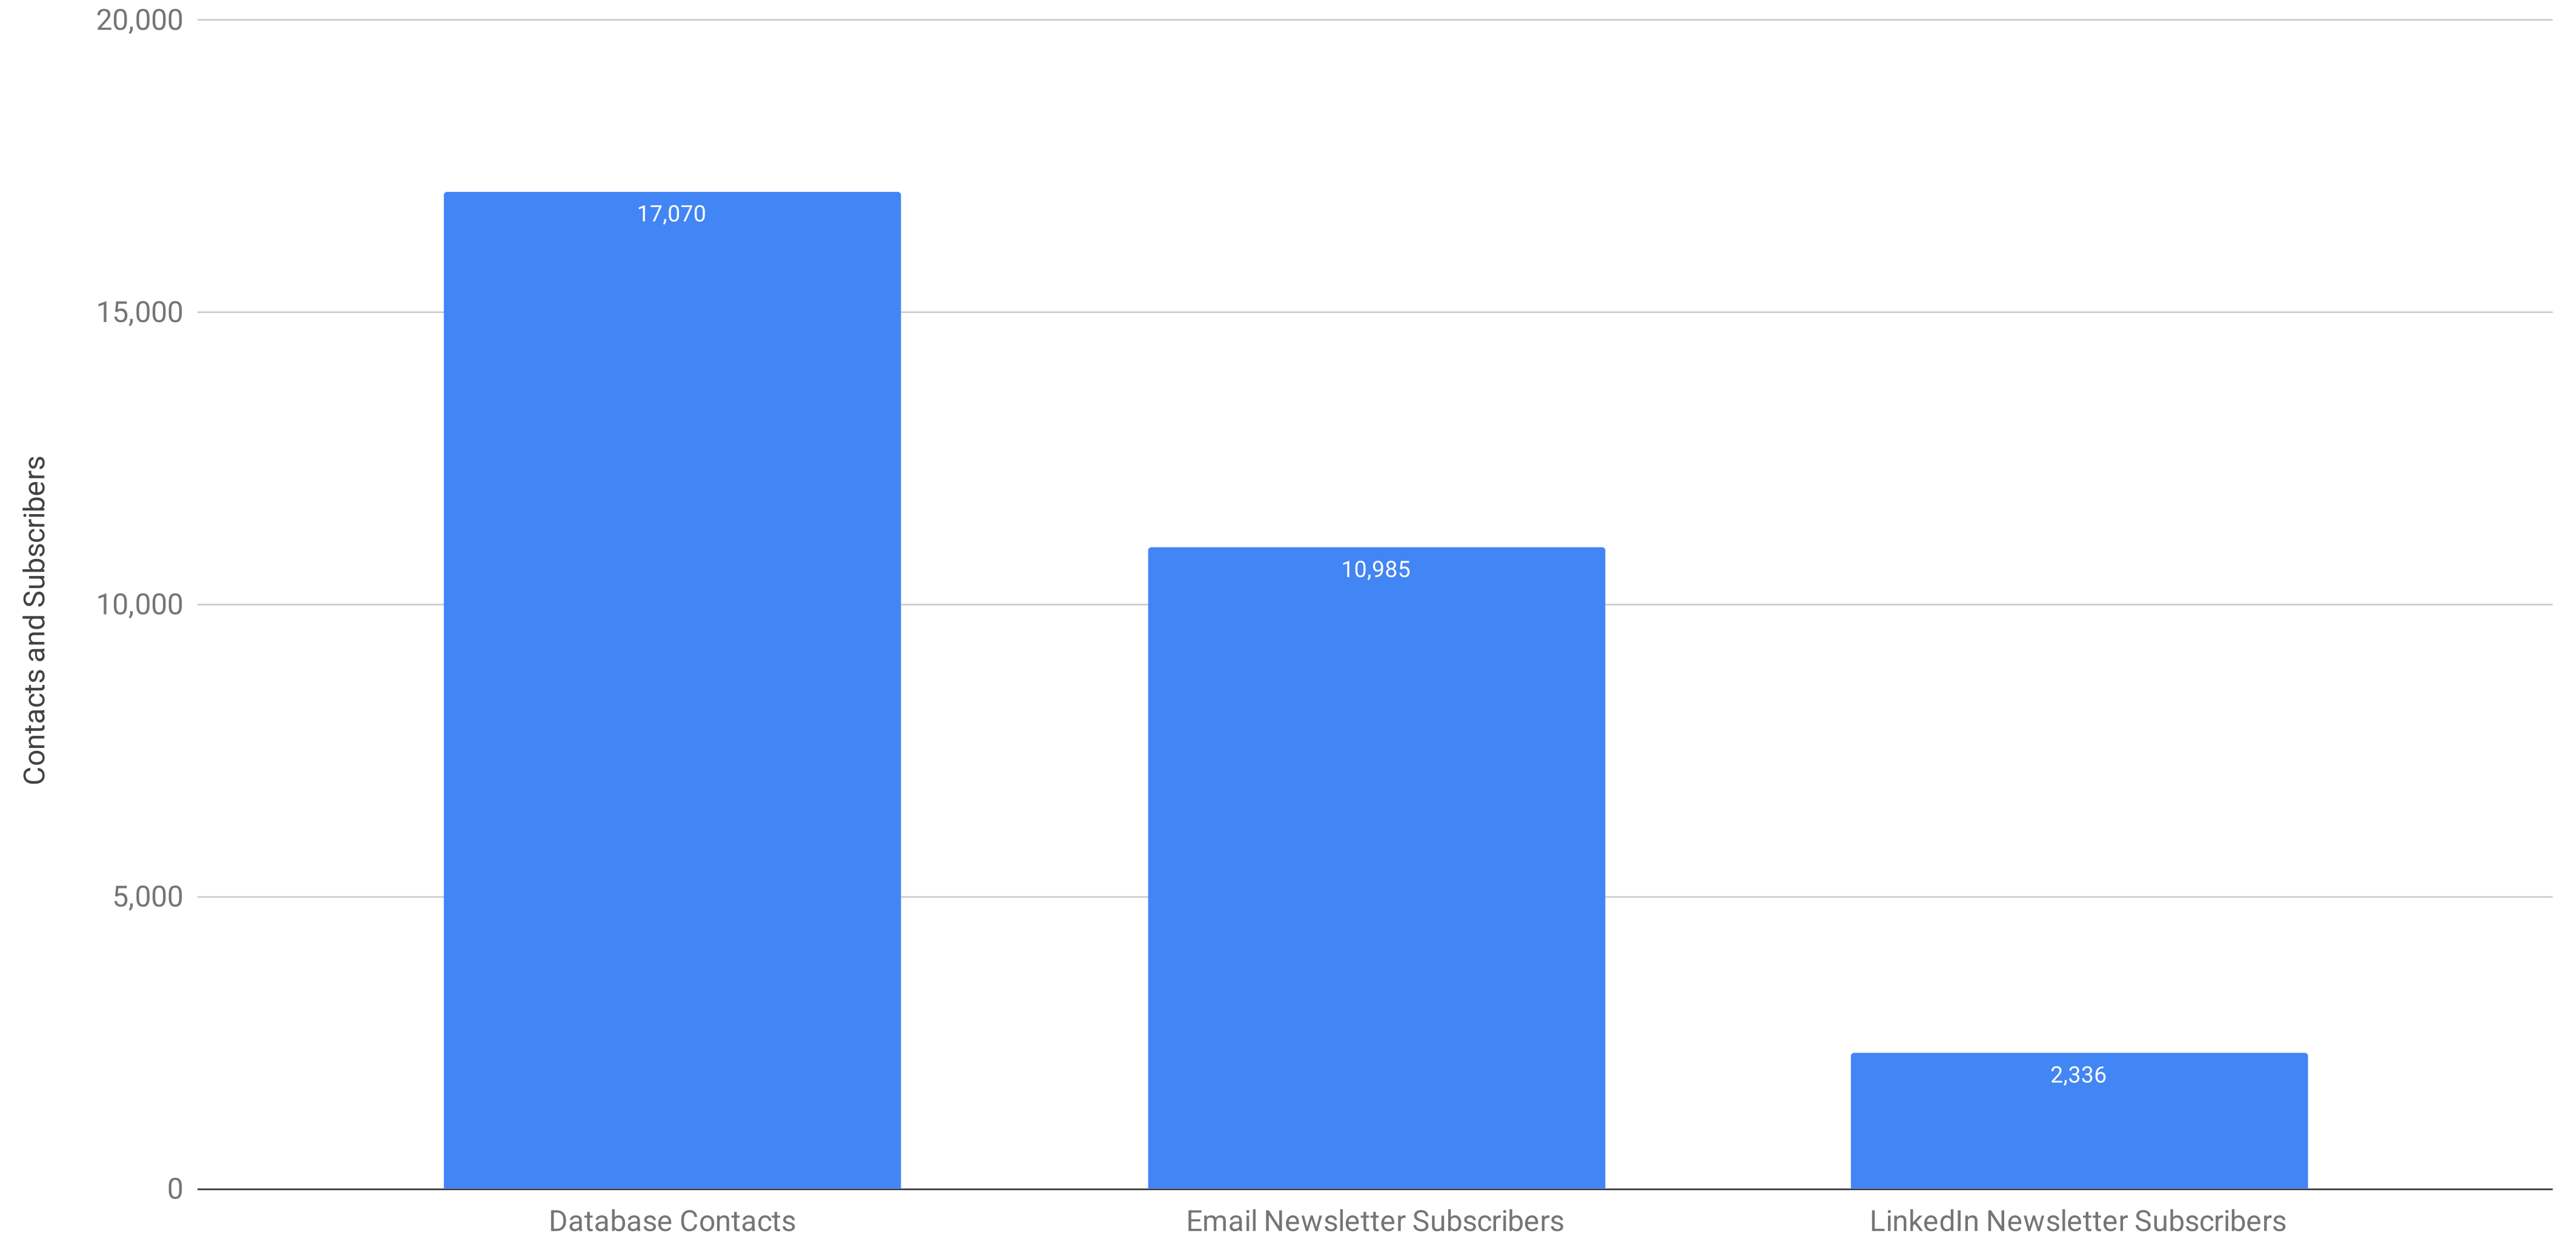

ComplexDiscovery Audience Overview - Newsletter Subscribers

The Number of Contacts and Subscribers as Recorded via Pipedrive, Mailchimp, and LinkedIn

Current Reporting (31 January 2025)