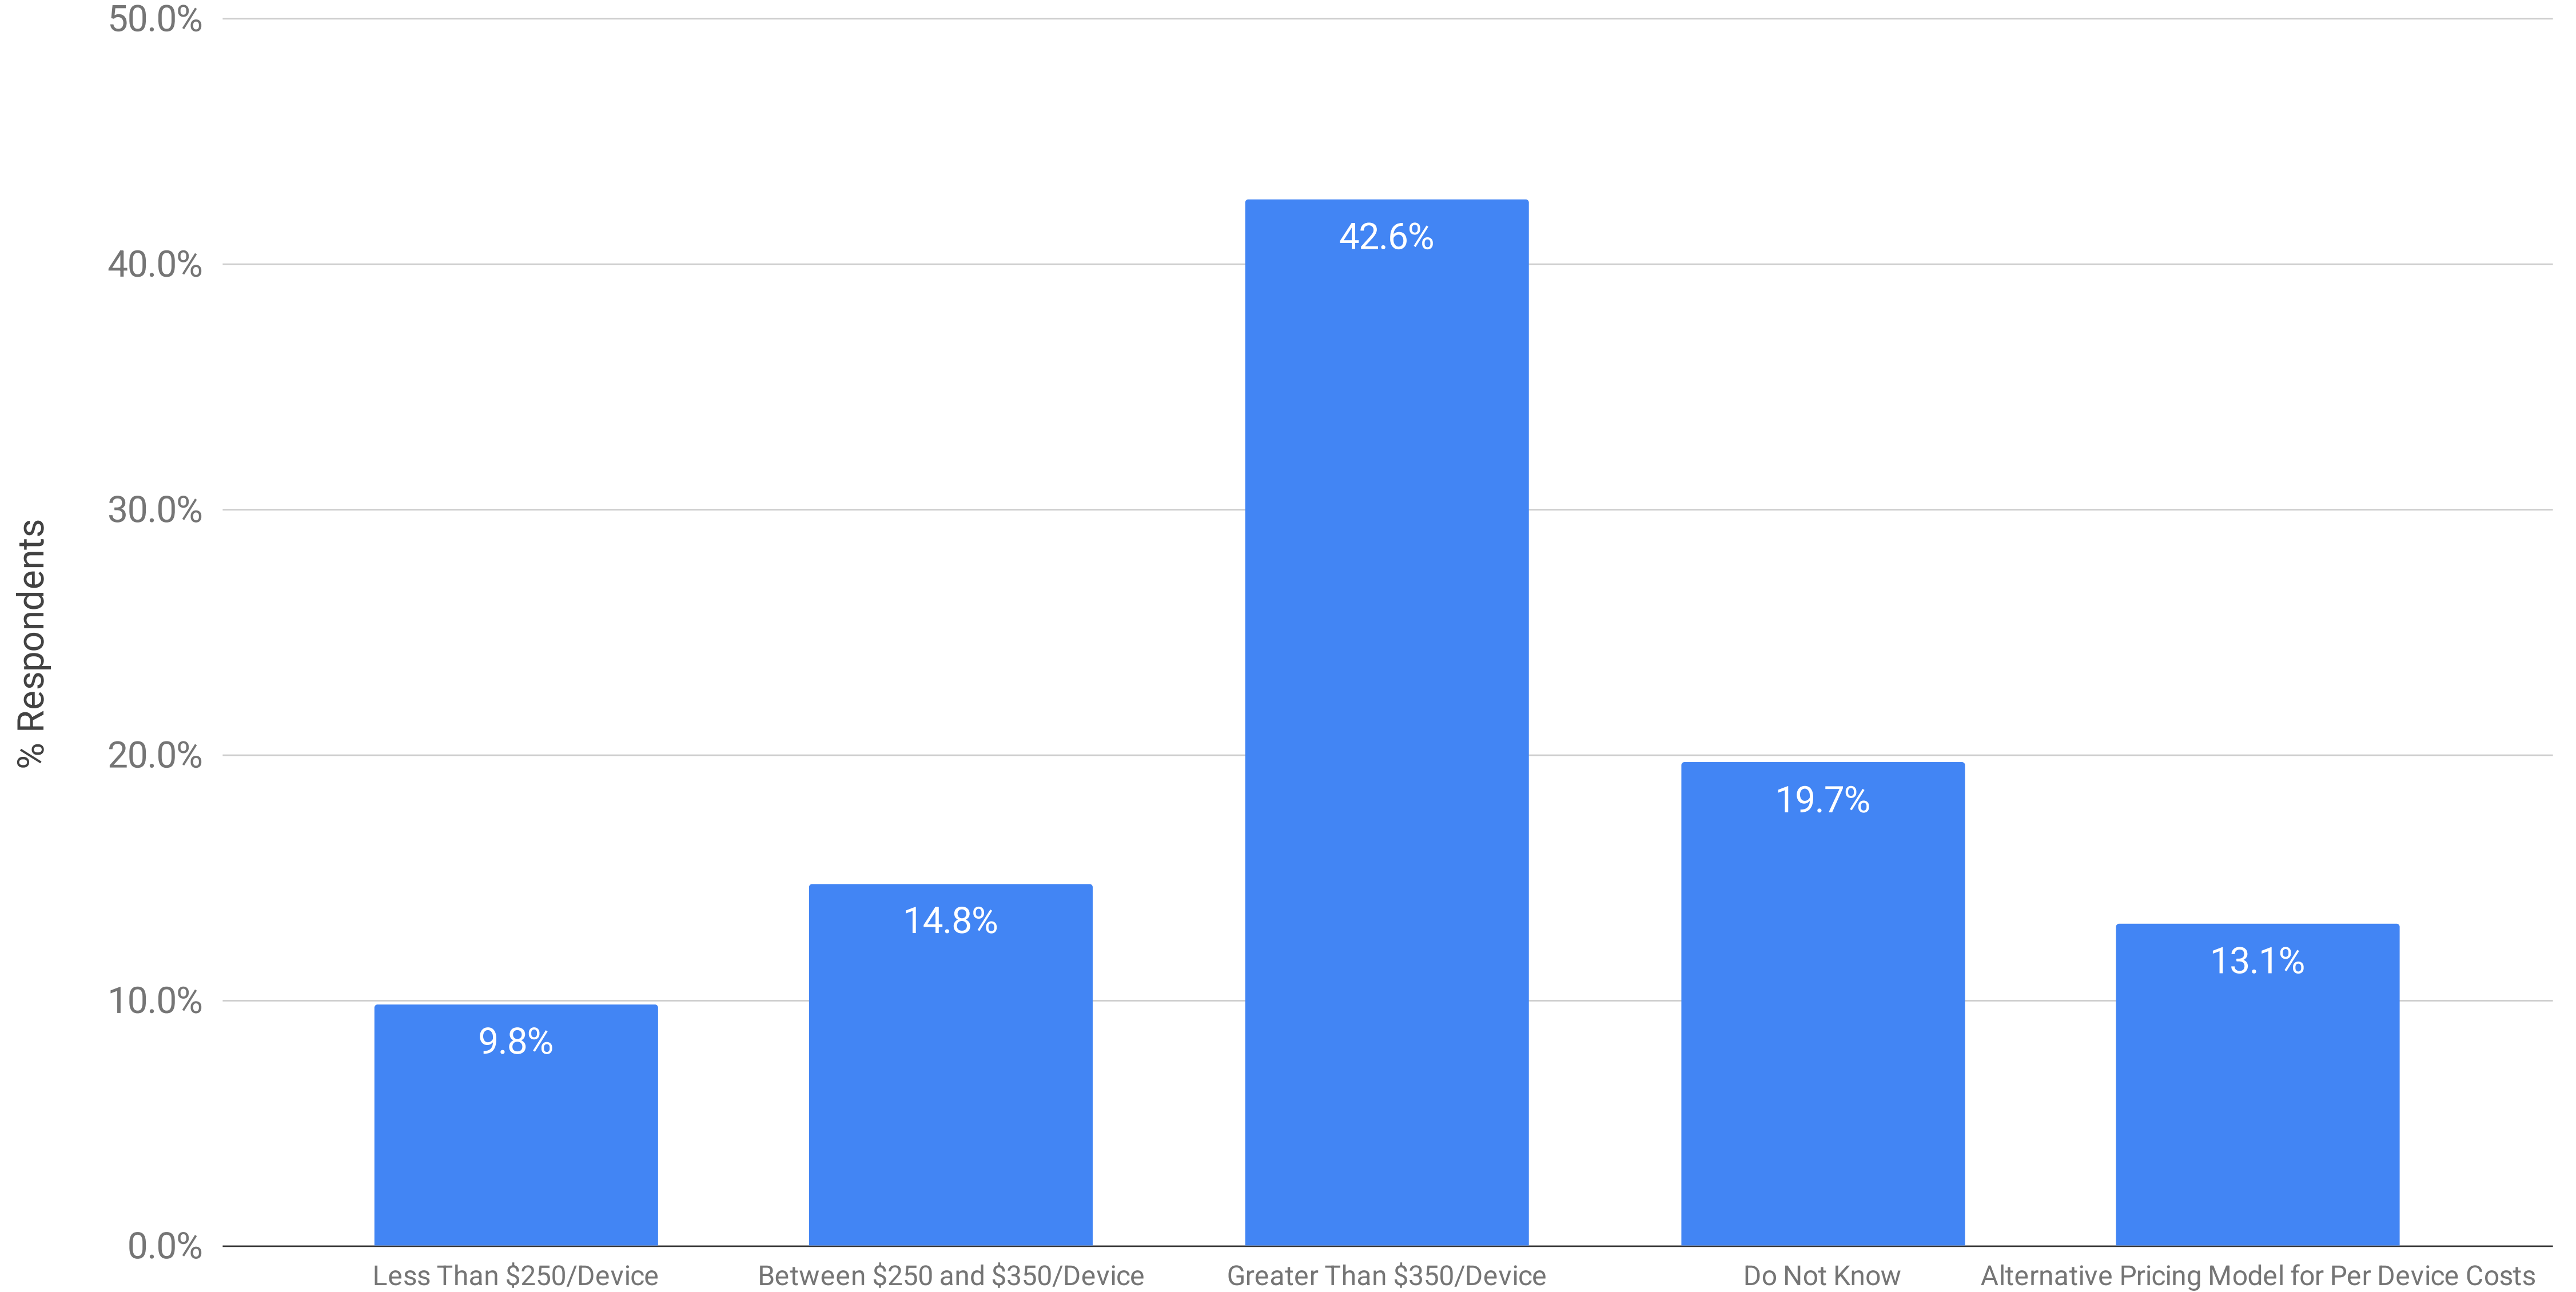

Collection Pricing: Per Device Cost for a Desktop/Laptop Computer Collection by a Forensic Examiner

Winter 2025 eDiscovery Pricing Survey (n=61)