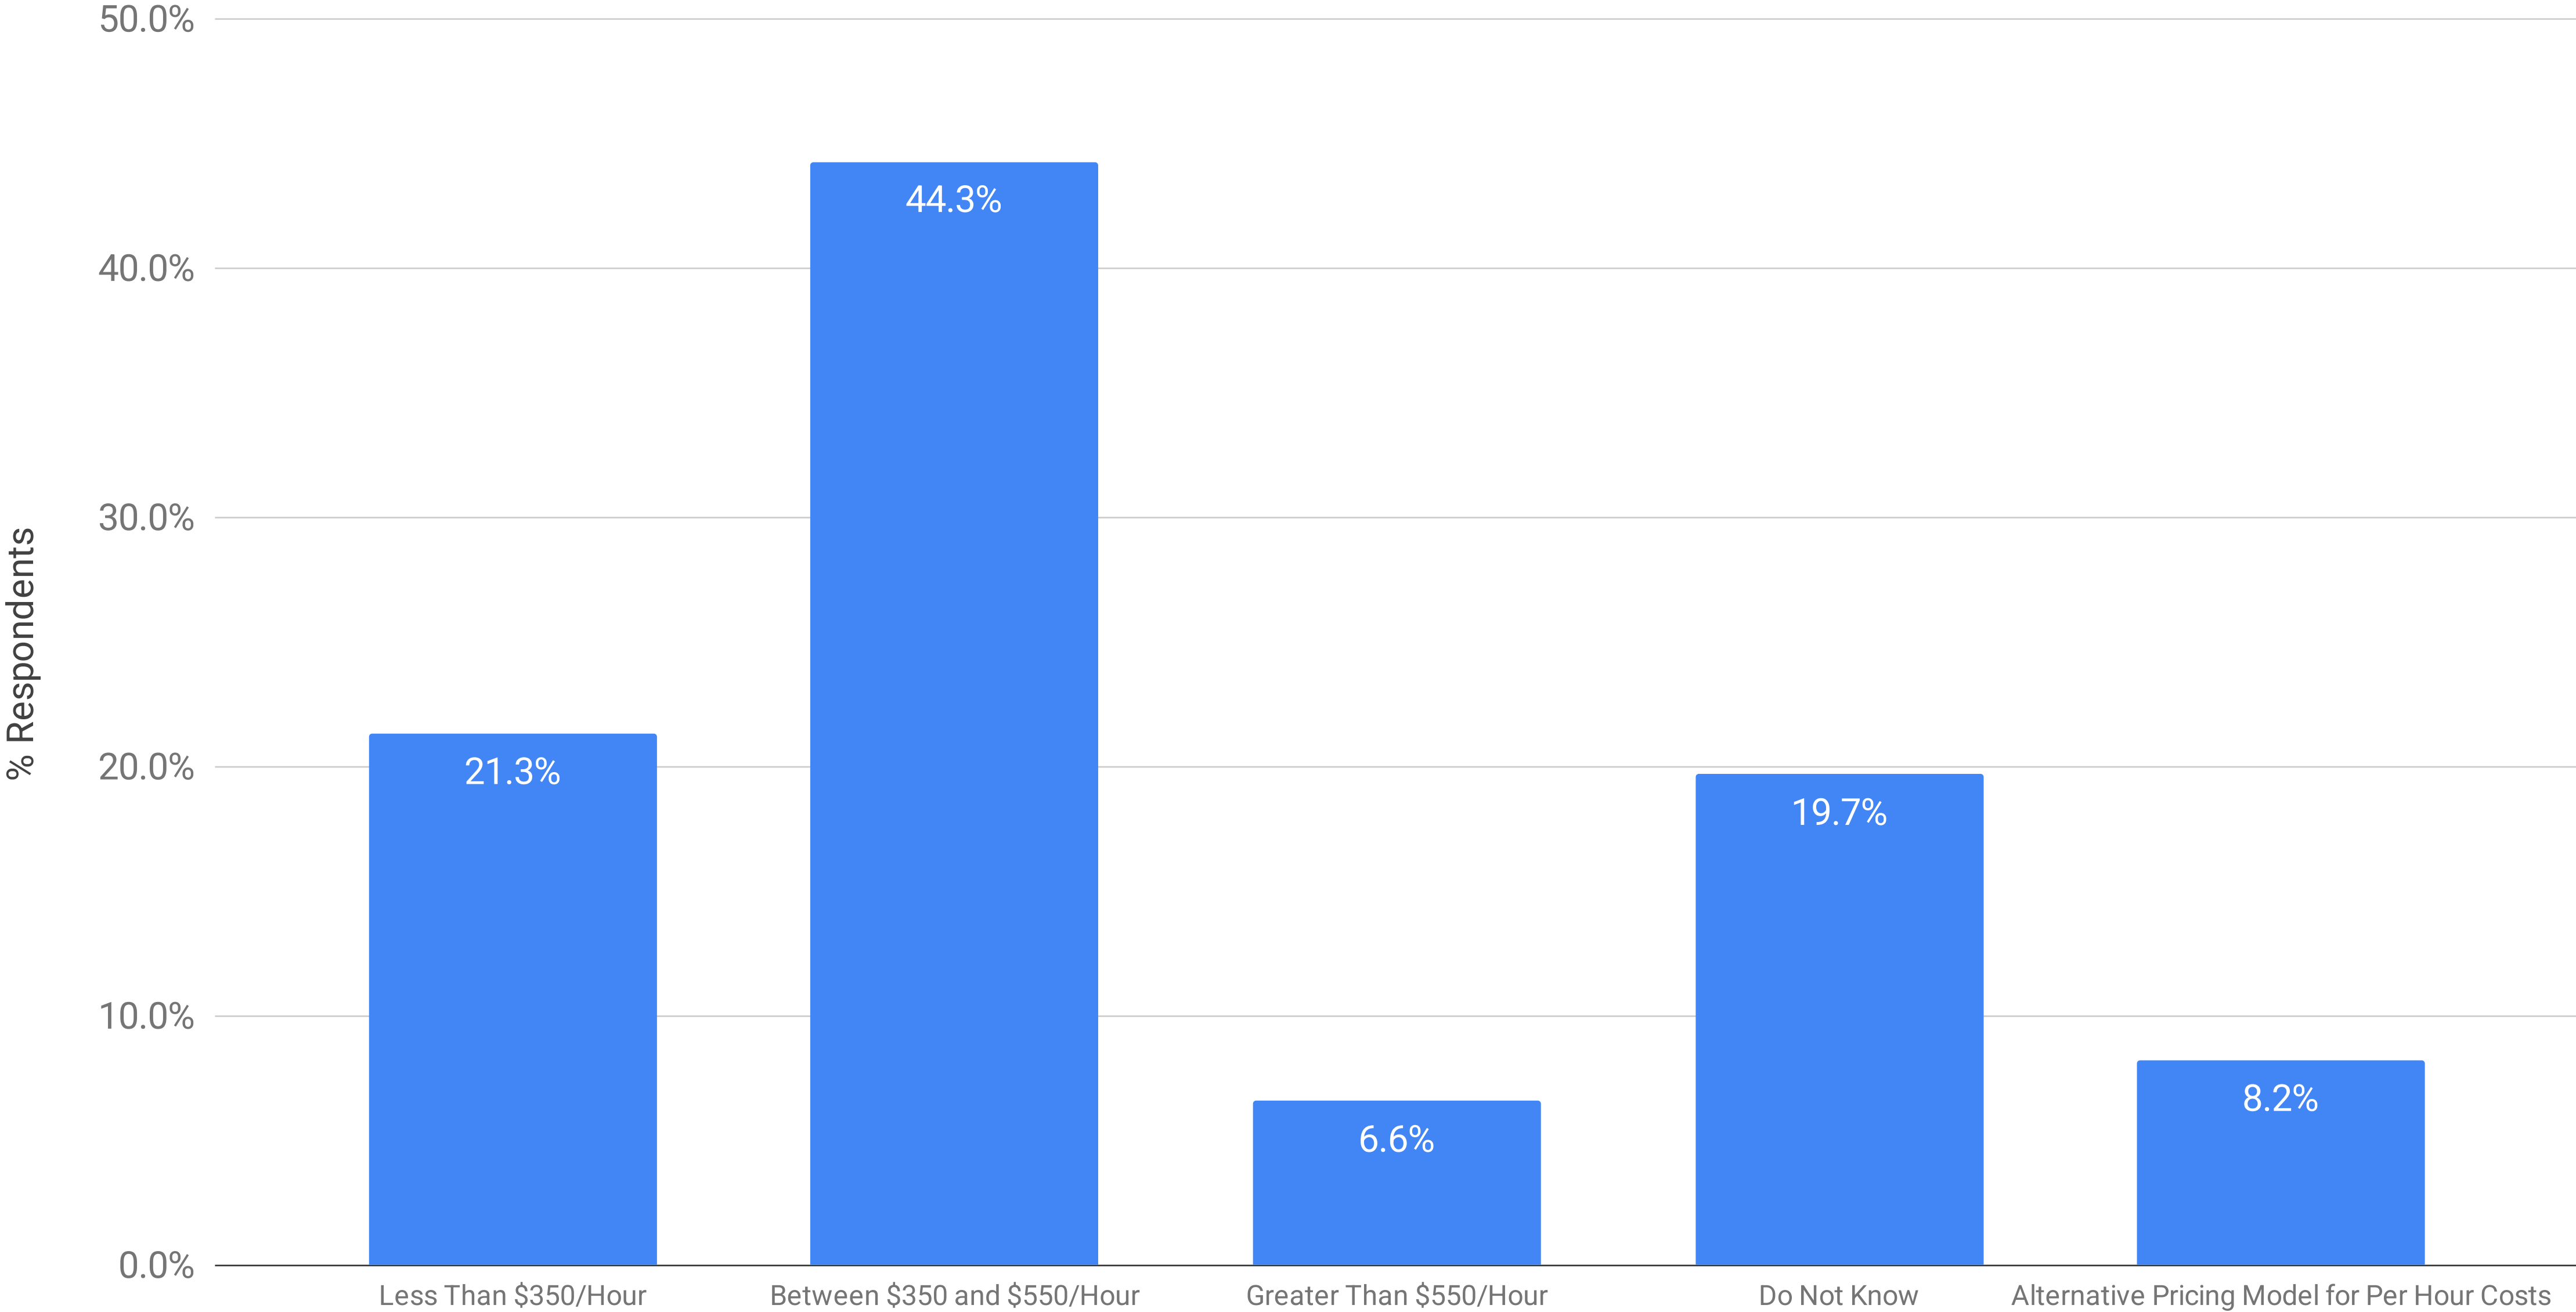

Collection Pricing: Per Hour Cost for Investigation, Analysis and Report Generation by an FE

Winter 2025 eDiscovery Pricing Survey (n=61)