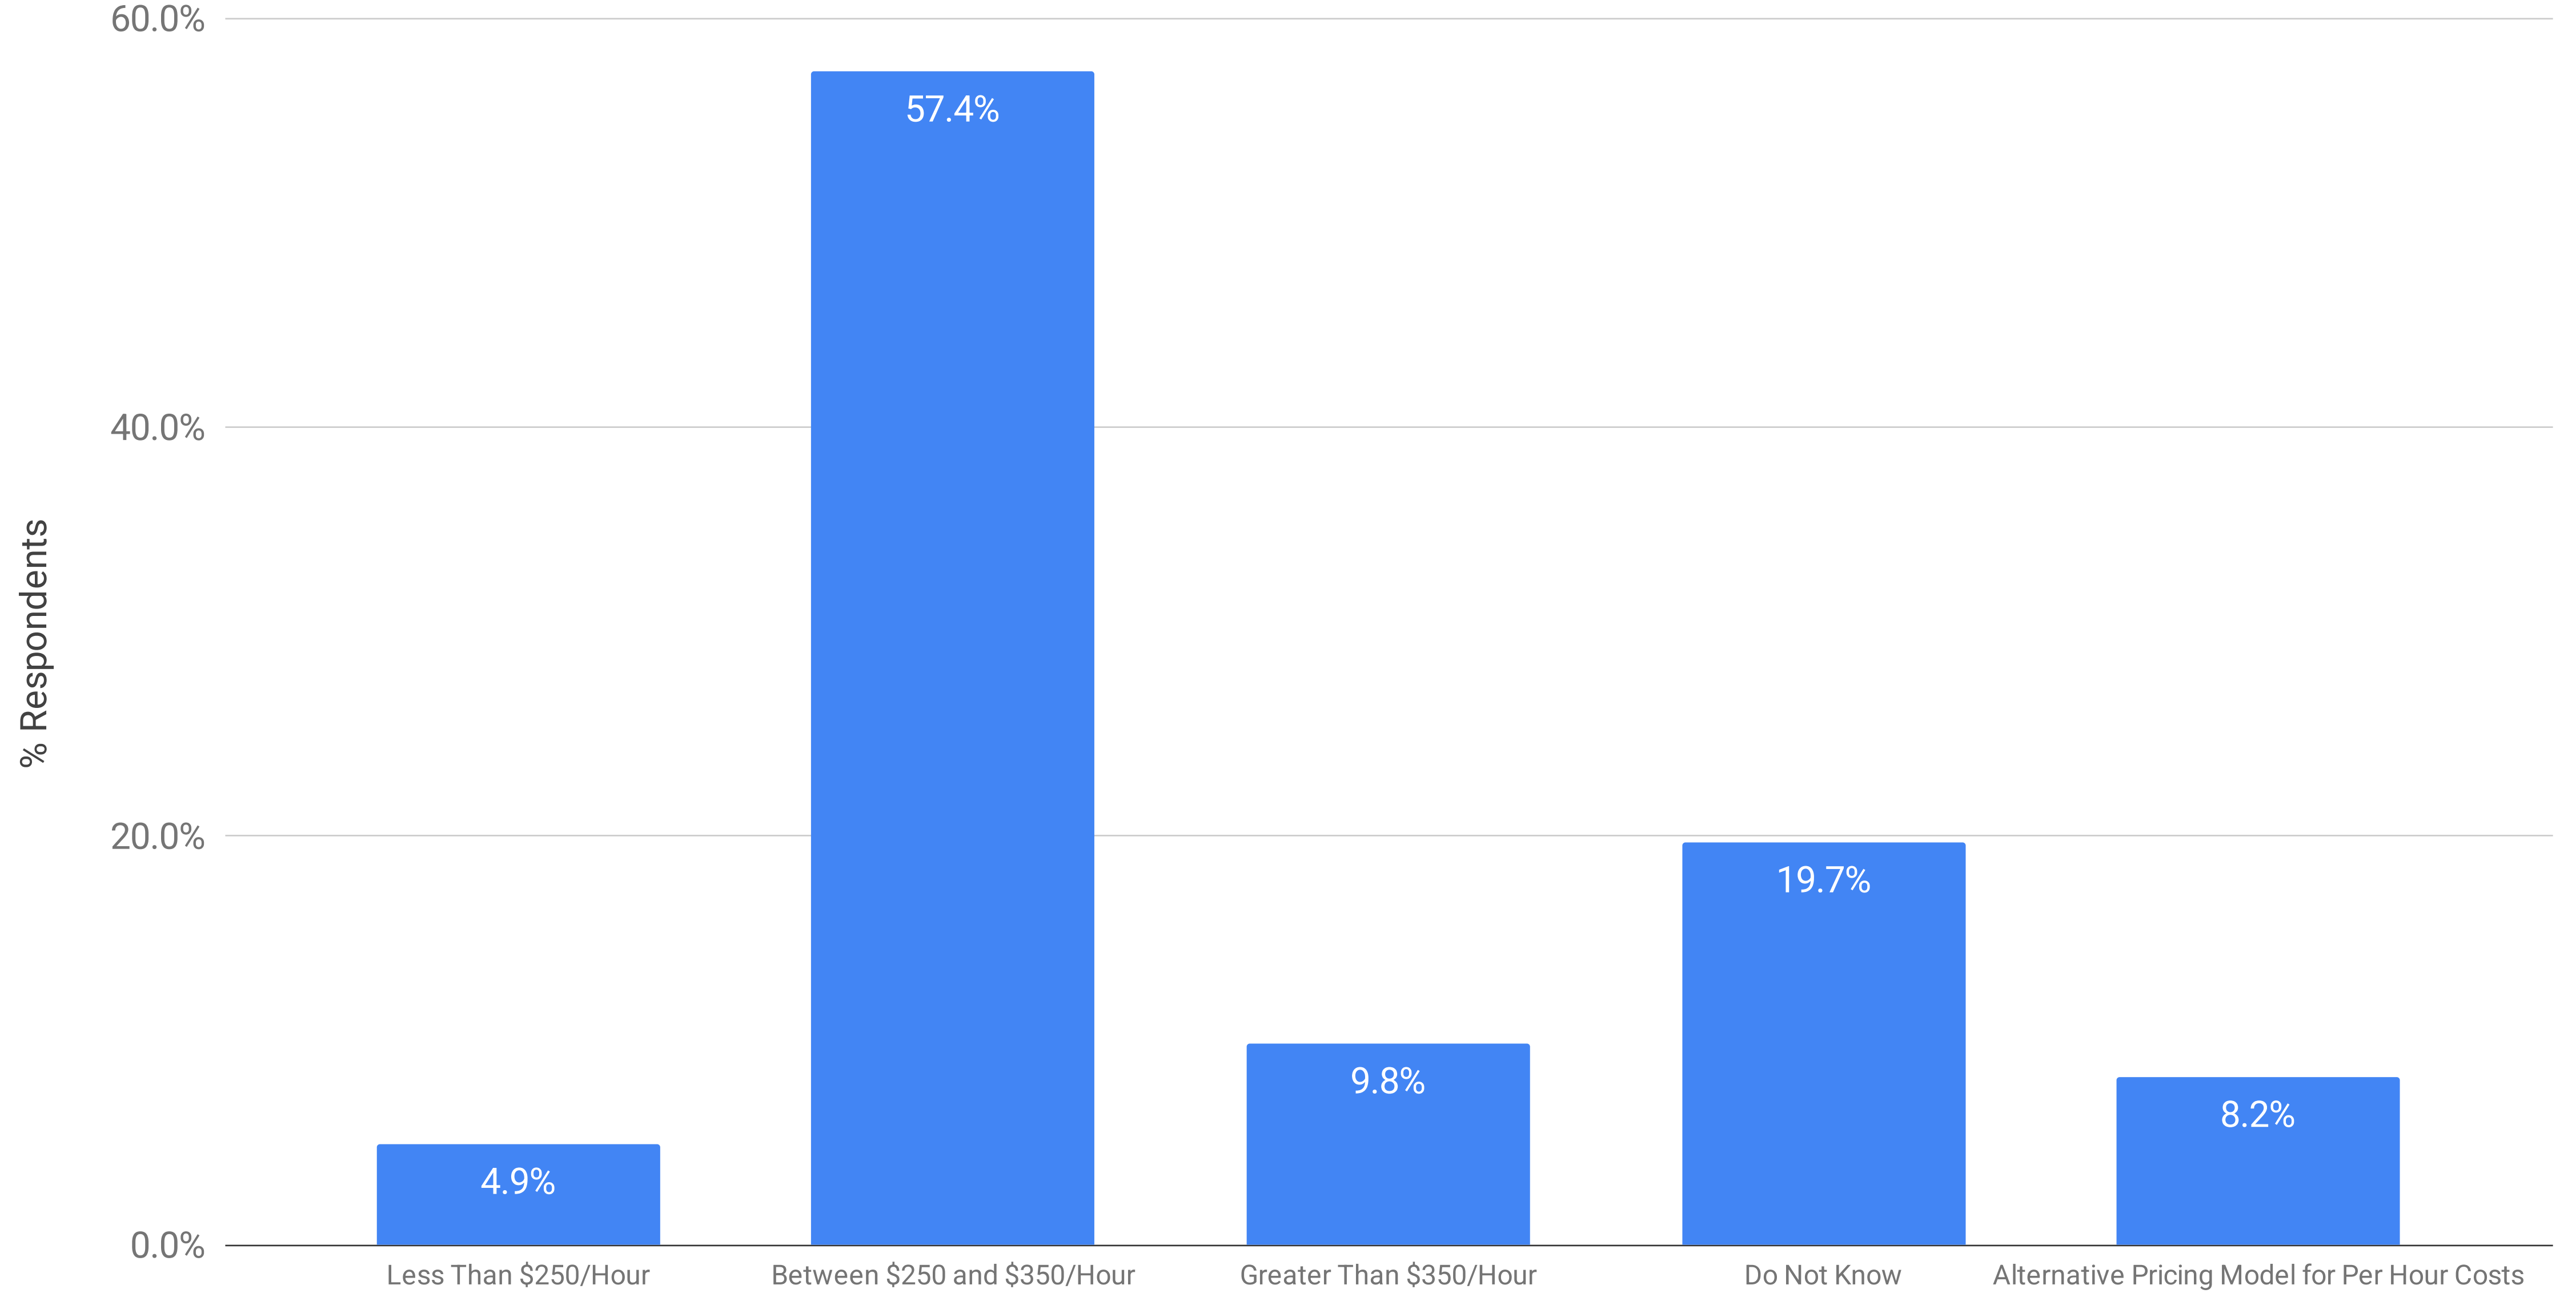

Collection Pricing: Per Hour Cost for an Onsite Collection by a Forensic Examiner

Winter 2025 eDiscovery Pricing Survey (n=61)