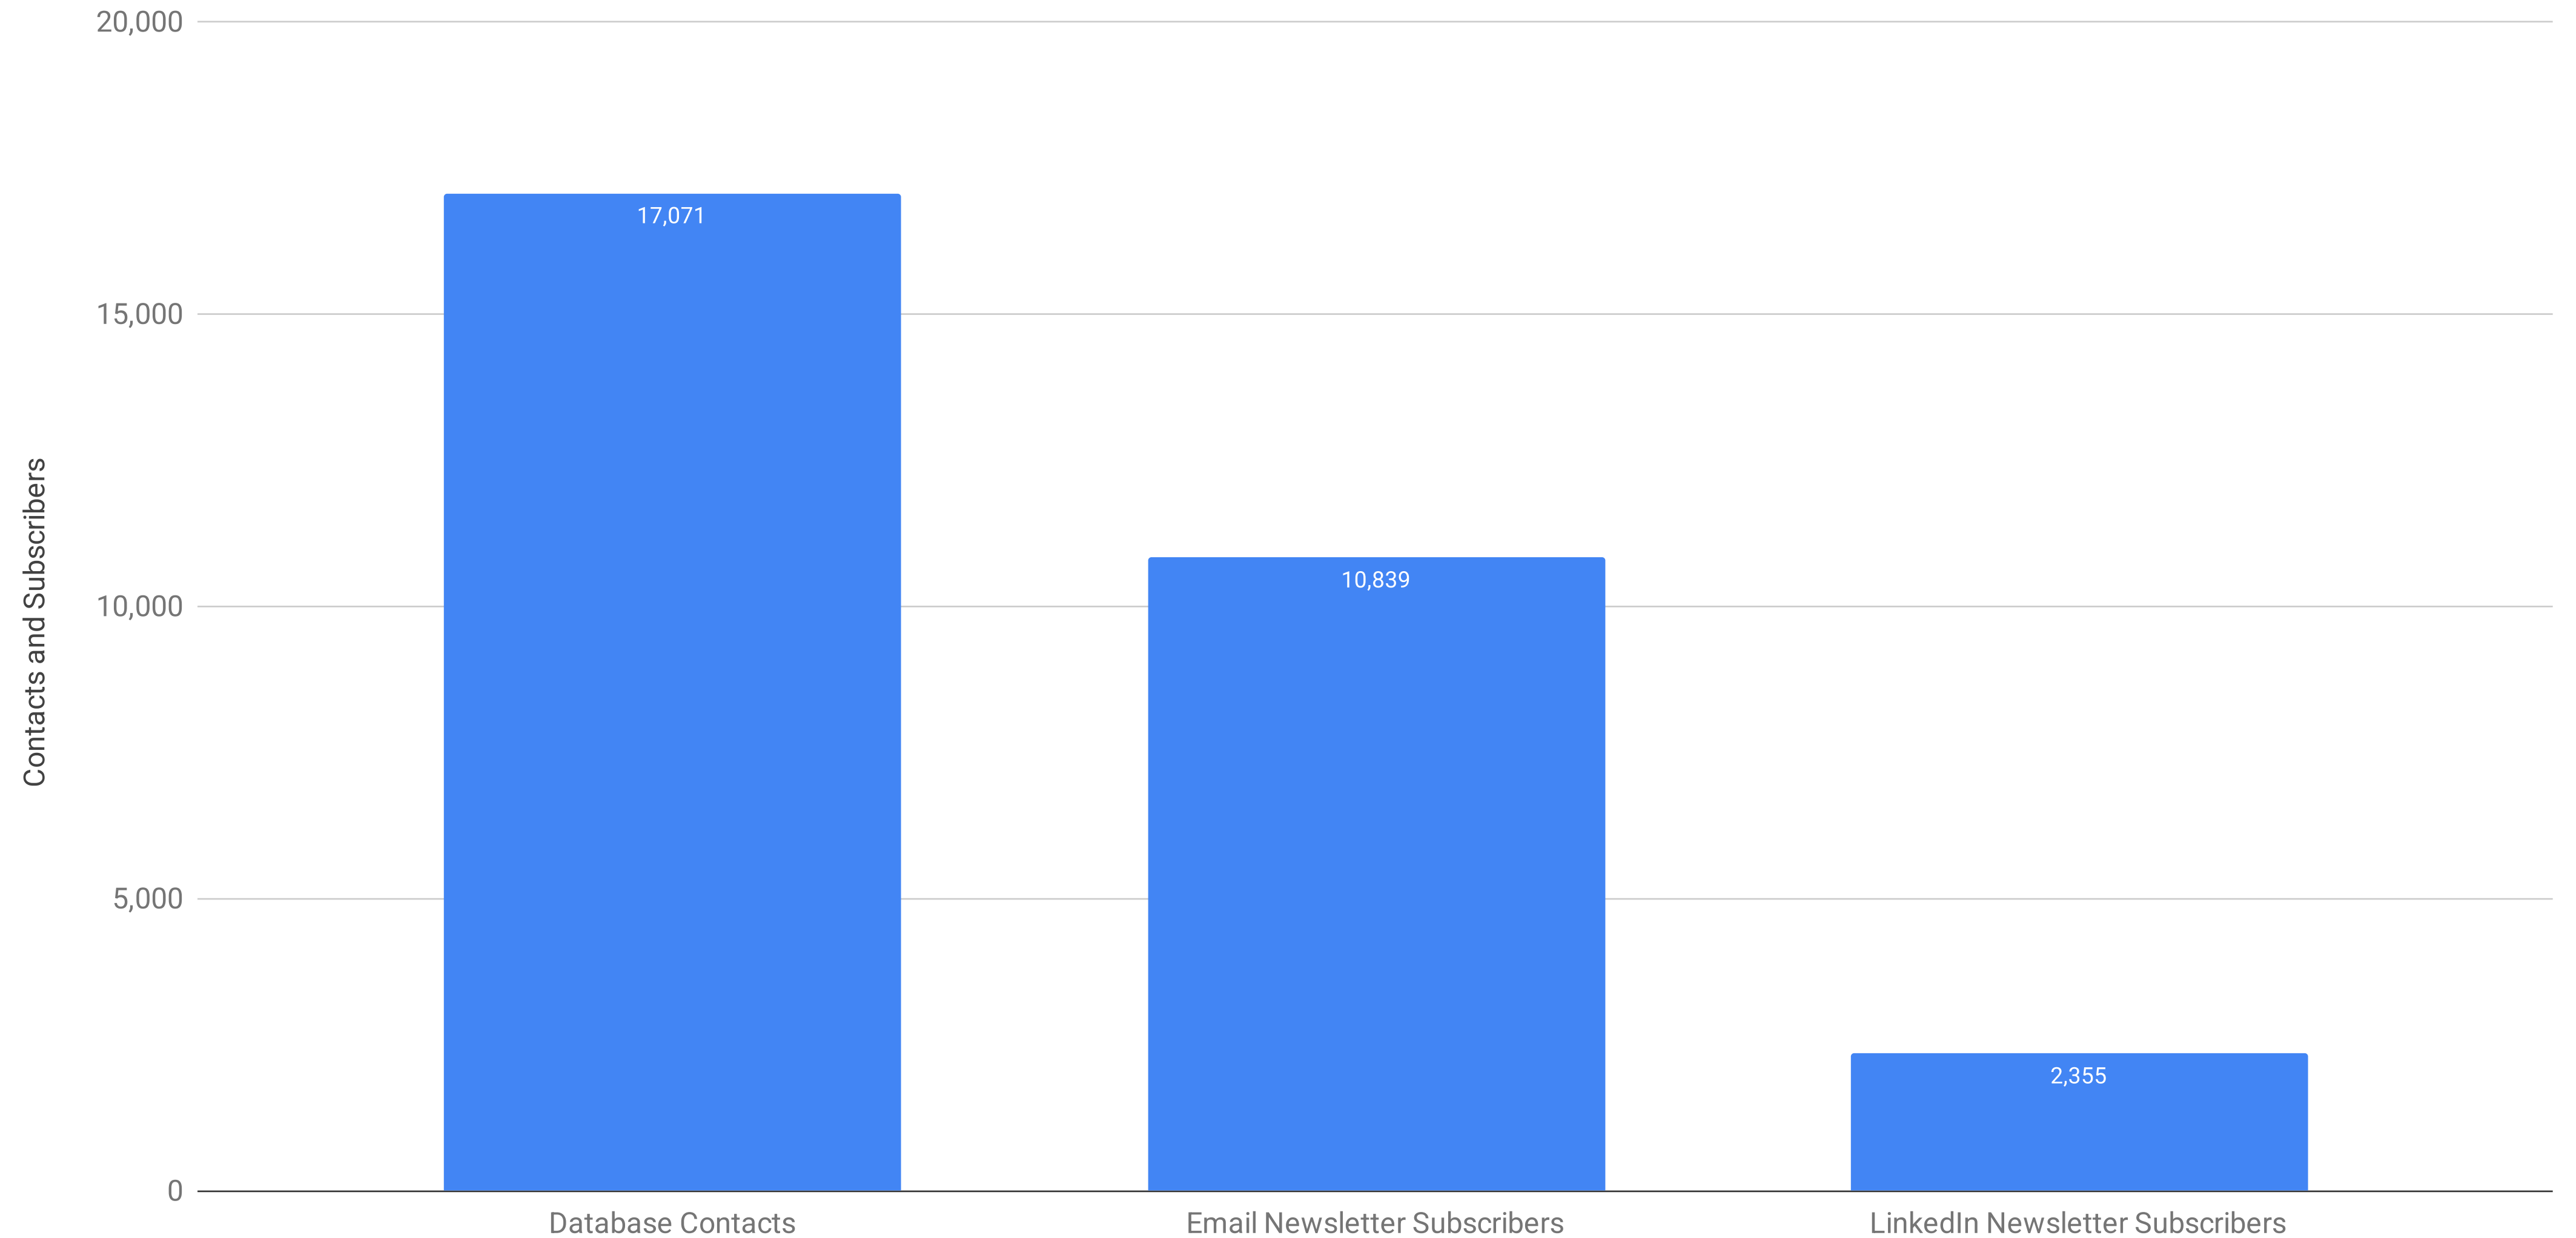

ComplexDiscovery Audience Overview - Newsletter Subscribers

The Number of Contacts and Subscribers as Recorded via Pipedrive, Mailchimp, and LinkedIn

Current Reporting (28 February 2025)