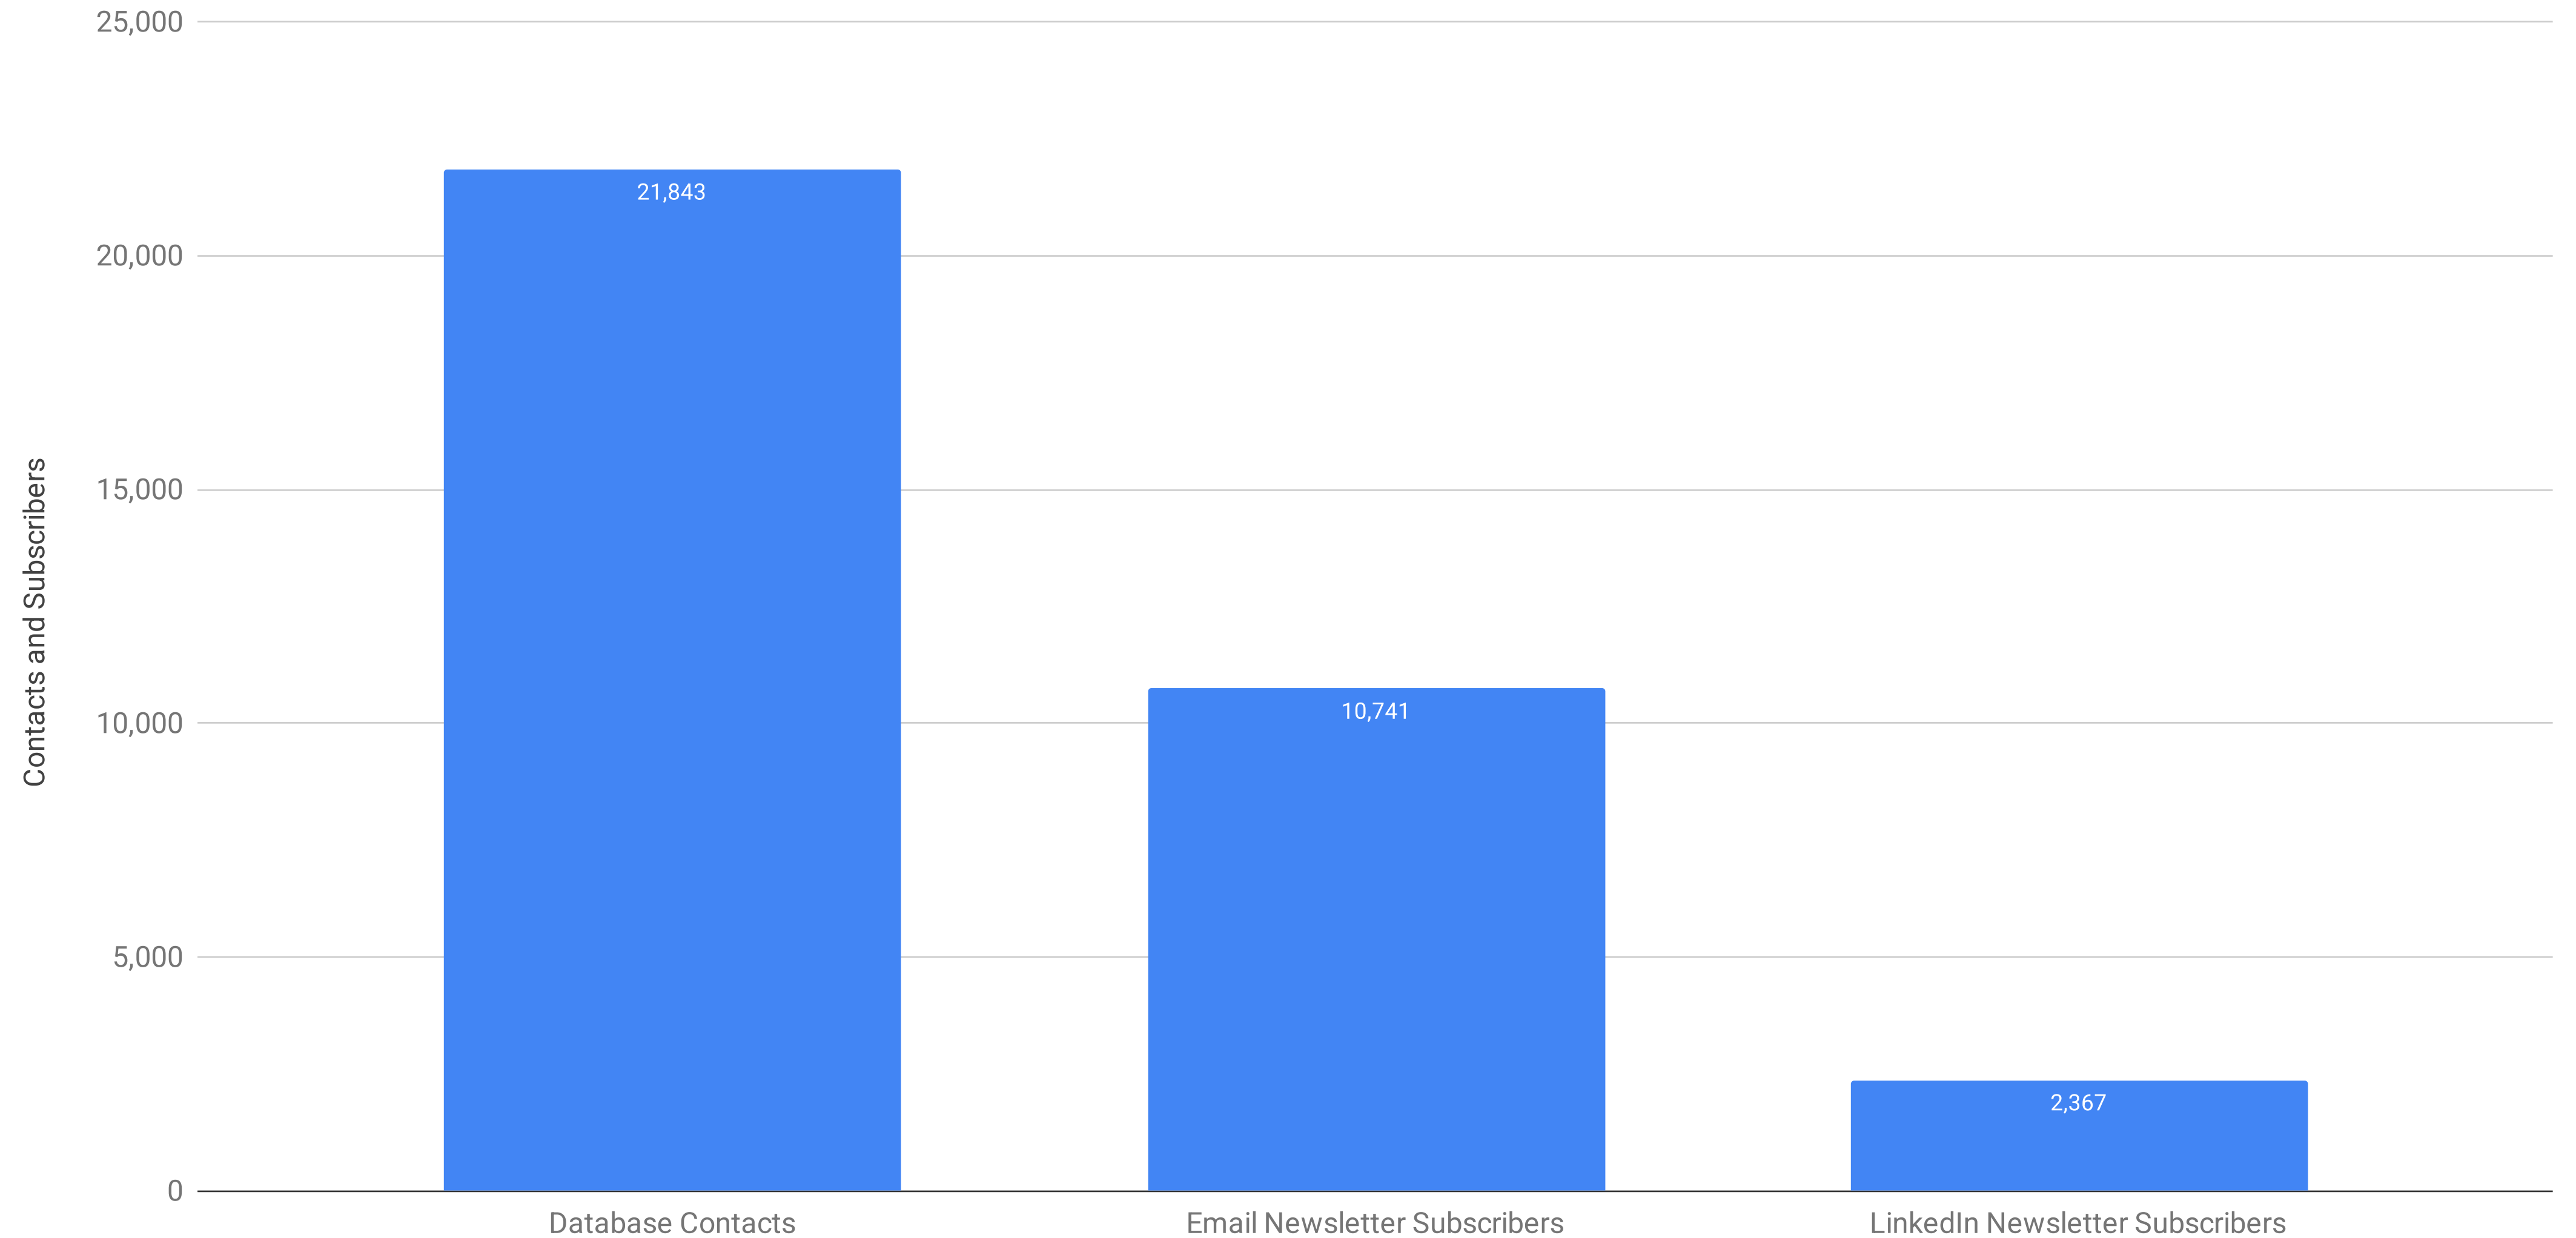

ComplexDiscovery Audience Overview - Newsletter Subscribers

The Number of Contacts and Subscribers as Recorded via Pipedrive, Mailchimp, and LinkedIn

Current Reporting (31 March 2025)