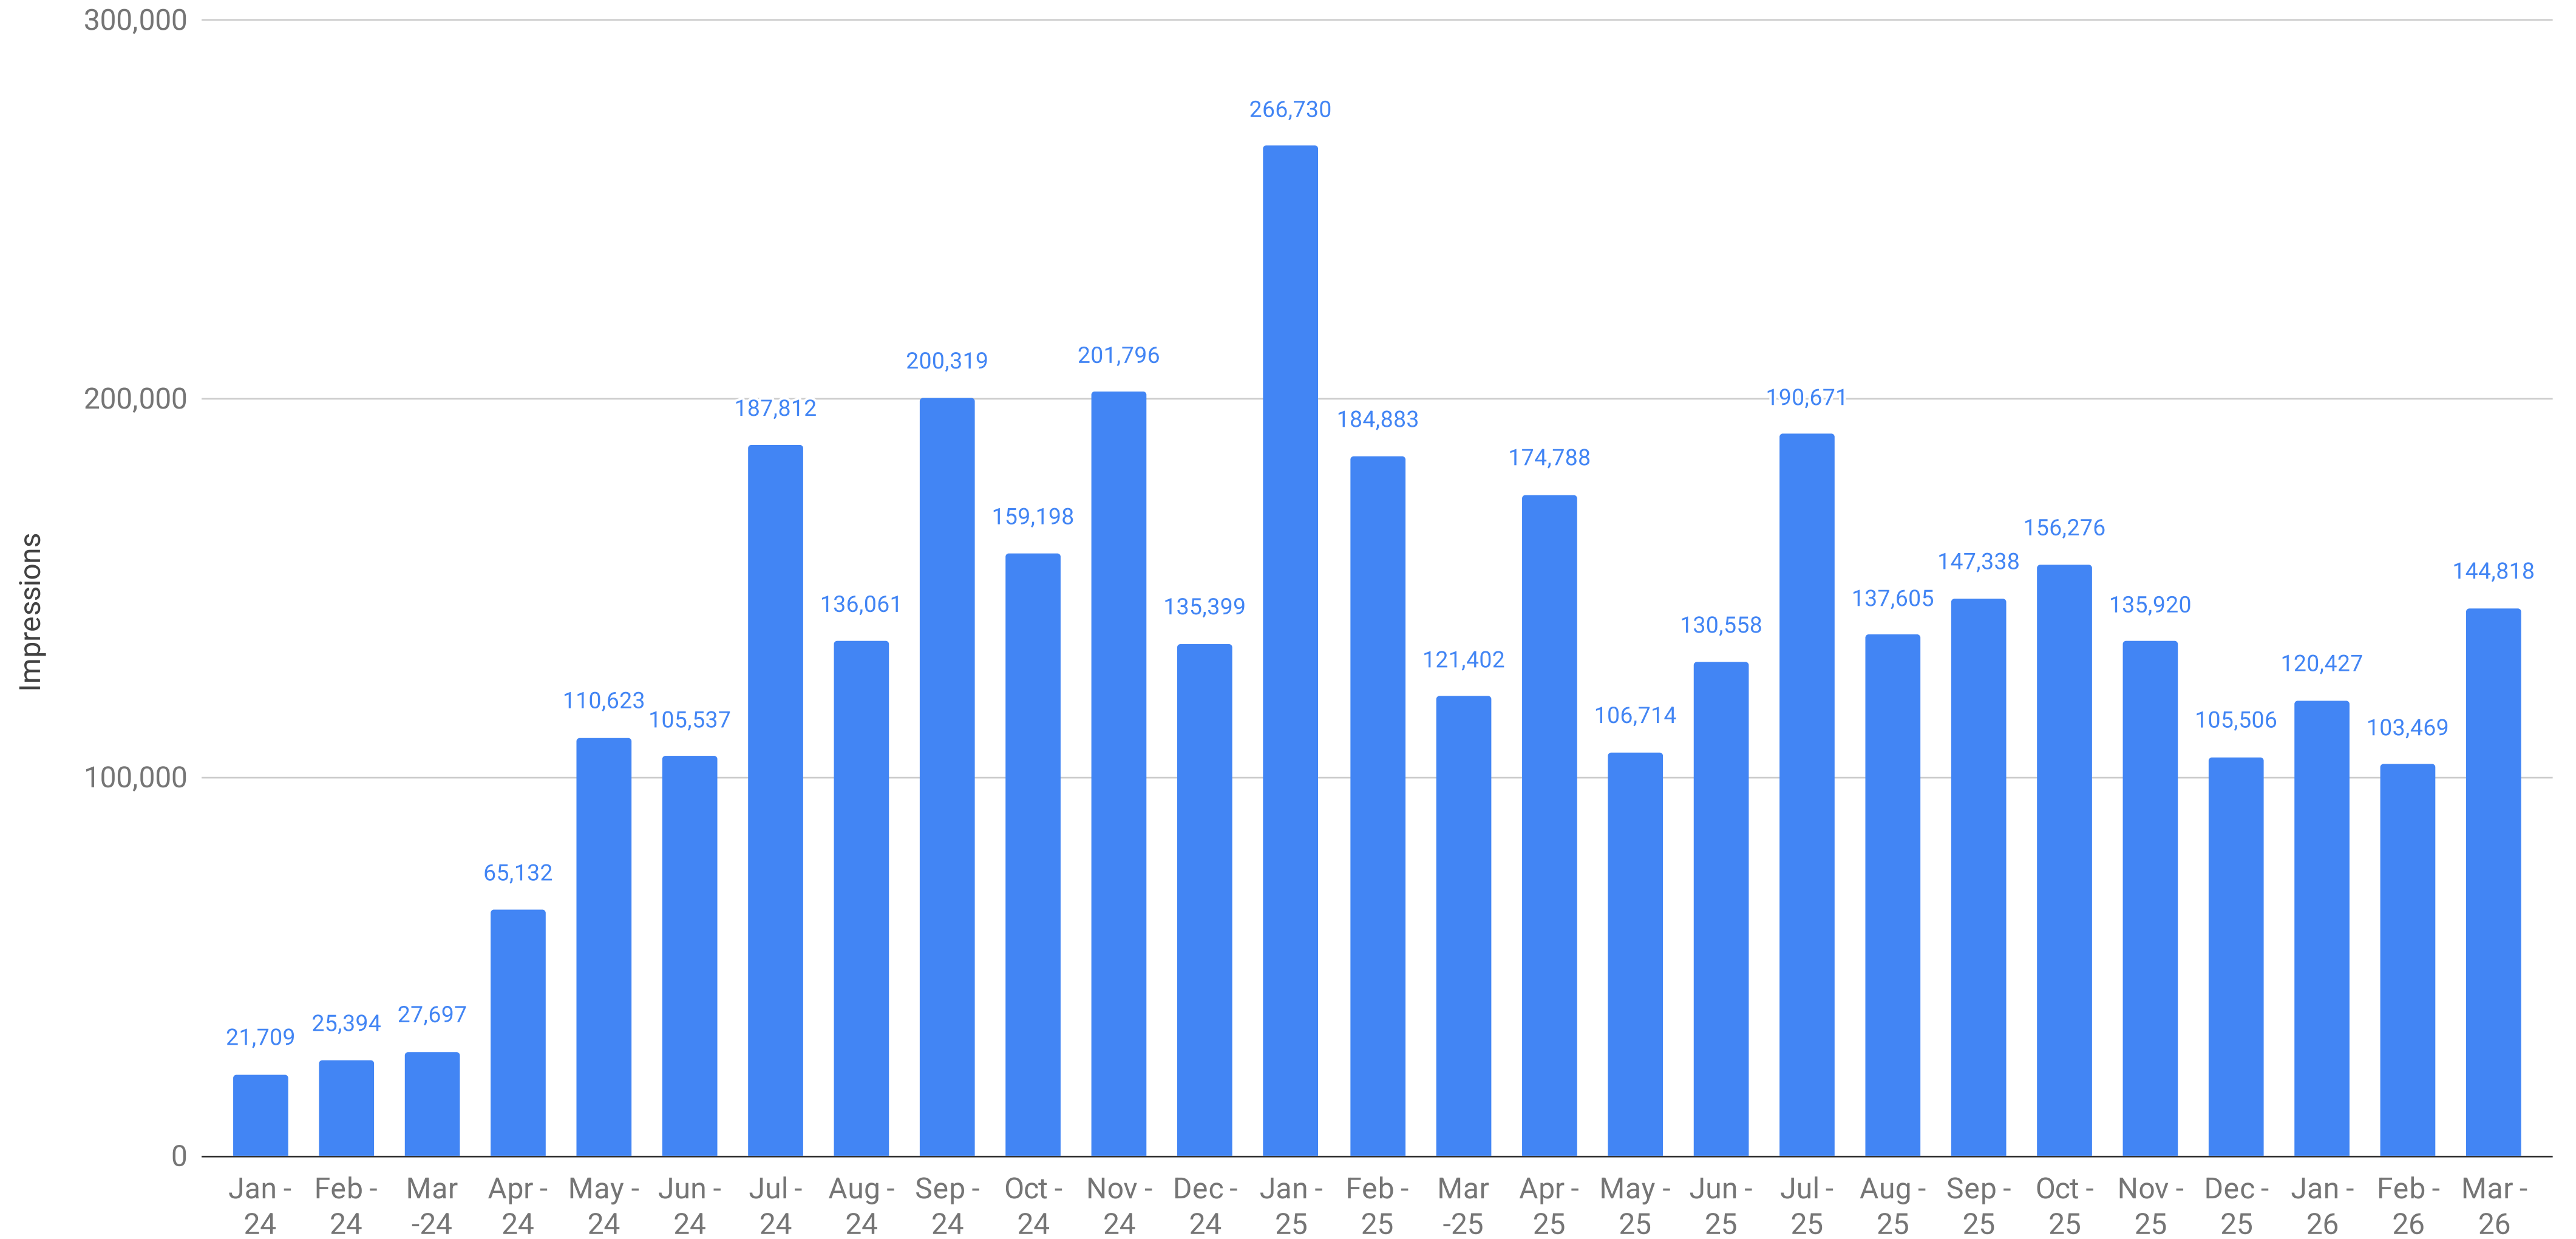

ComplexDiscovery Banner Advertising Overview - Impressions

Recorded with Advanced Ads - Aggregate of All Banner Ads from Beta Advertising Program (Limited Advertisers and Ads)

Current Reporting (2024-26)