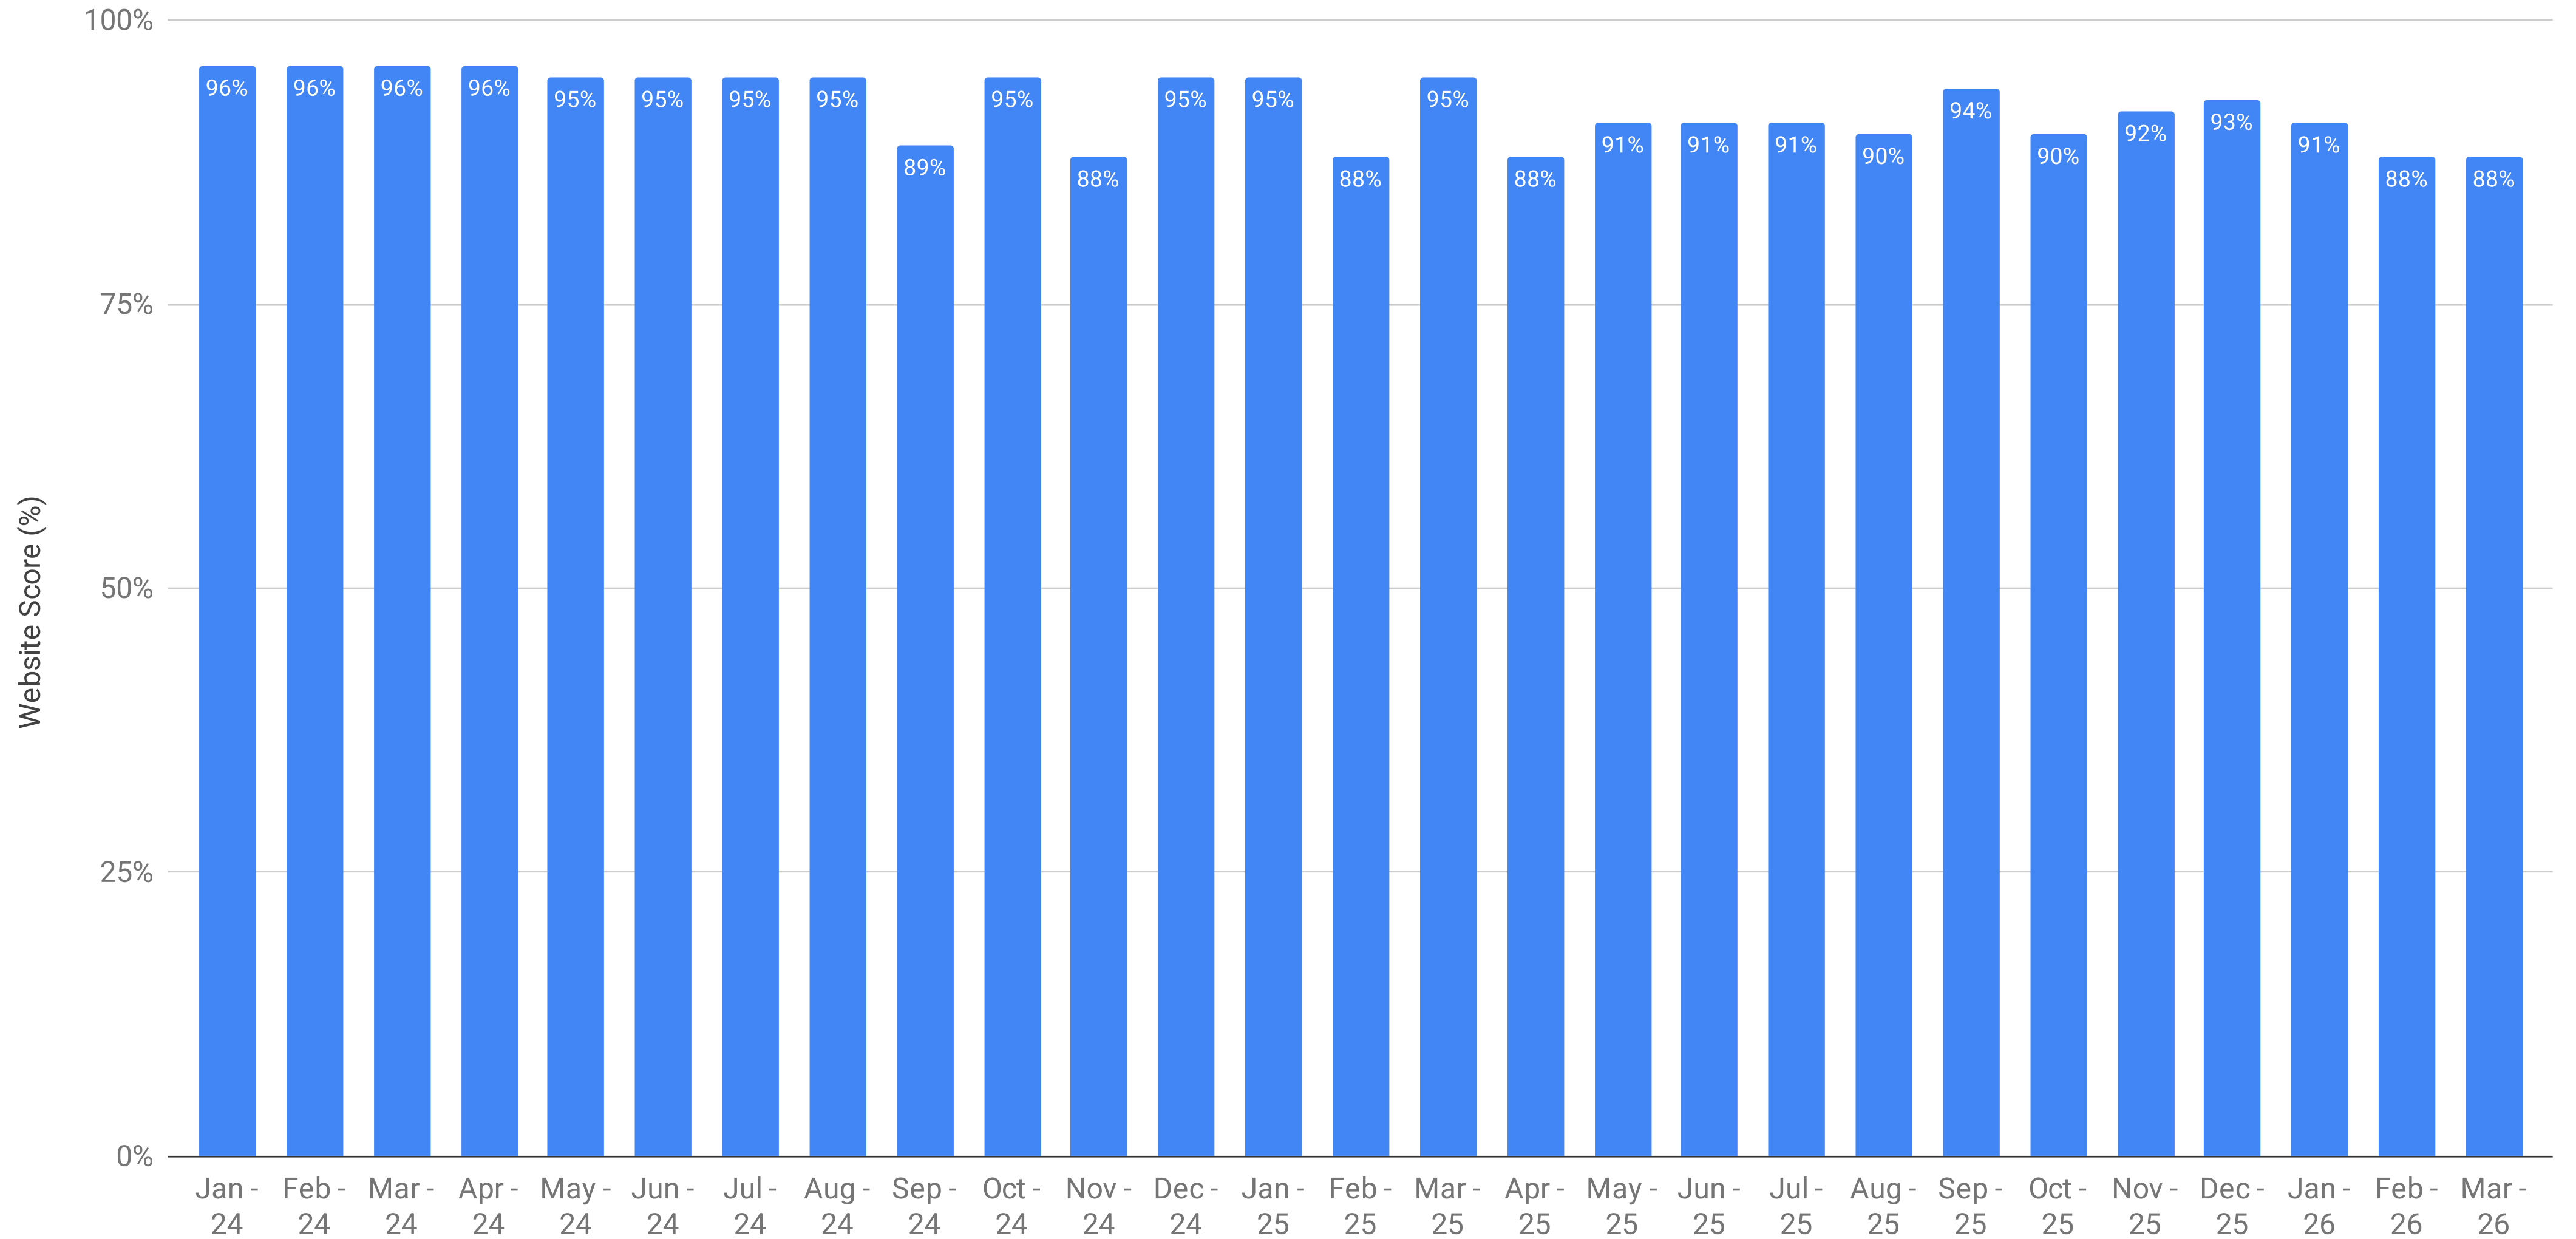

ComplexDiscovery Website Accessibility Score

Recorded with Userway - Websites with a Score of 75% or Below are at Risk of Lawsuits

Current Reporting (2024-26)