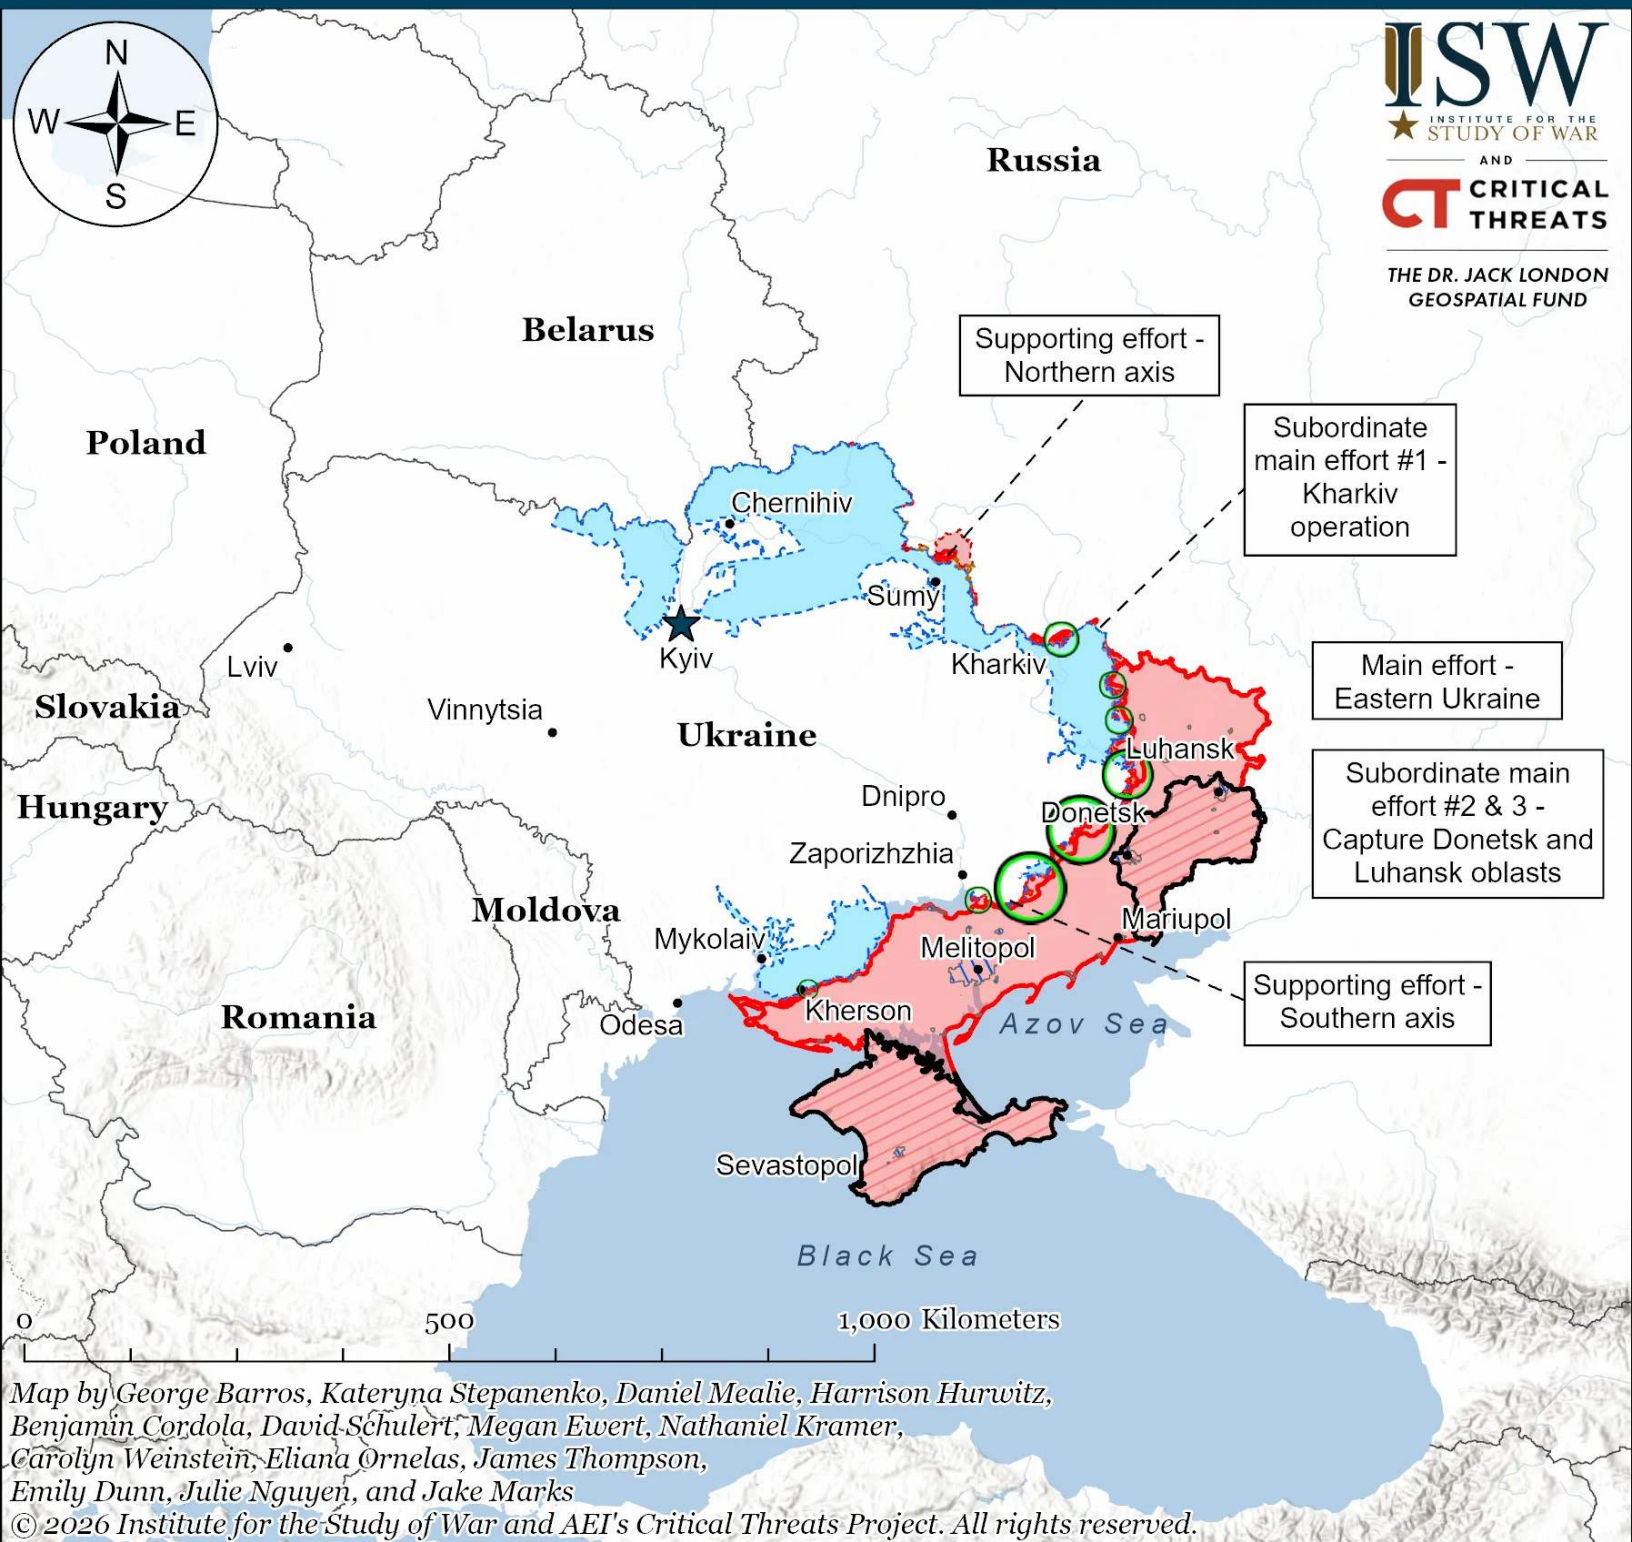

# Assessed Control of Terrain in the Russo-Ukrainian War

## April 13, 2026 at 1:30 PM ET

Map by George Barros, Kateryna Stepanenko, Daniel Mealie, Harrison Hurwitz, Benjamin Cordola, David Schulert, Megan Ewert, Nathaniel Kramer, Carolyn Weinstein, Eliana Ornelas, James Thompson, Emily Dunn, Julie Nguyen, and Jake Marks  
 © 2026 Institute for the Study of War and AEI's Critical Threats Project. All rights reserved.

- Significant Fighting in the Past 24 Hours
- Assessed Russian Advances in Ukraine
- Assessed Russian-controlled Ukrainian Territory
- Russian-controlled Ukrainian Territory before 24 February 2022
- Assessed Russian Infiltration Areas in Ukraine
- Claimed Russian Control over Ukrainian Territory
- Claimed Ukrainian Counteroffensives
- Reported Ukrainian Partisan Warfare
- Russian Advances in Russia
- Claimed Russian Advances in Russia
- Ukrainian Advances in Russia