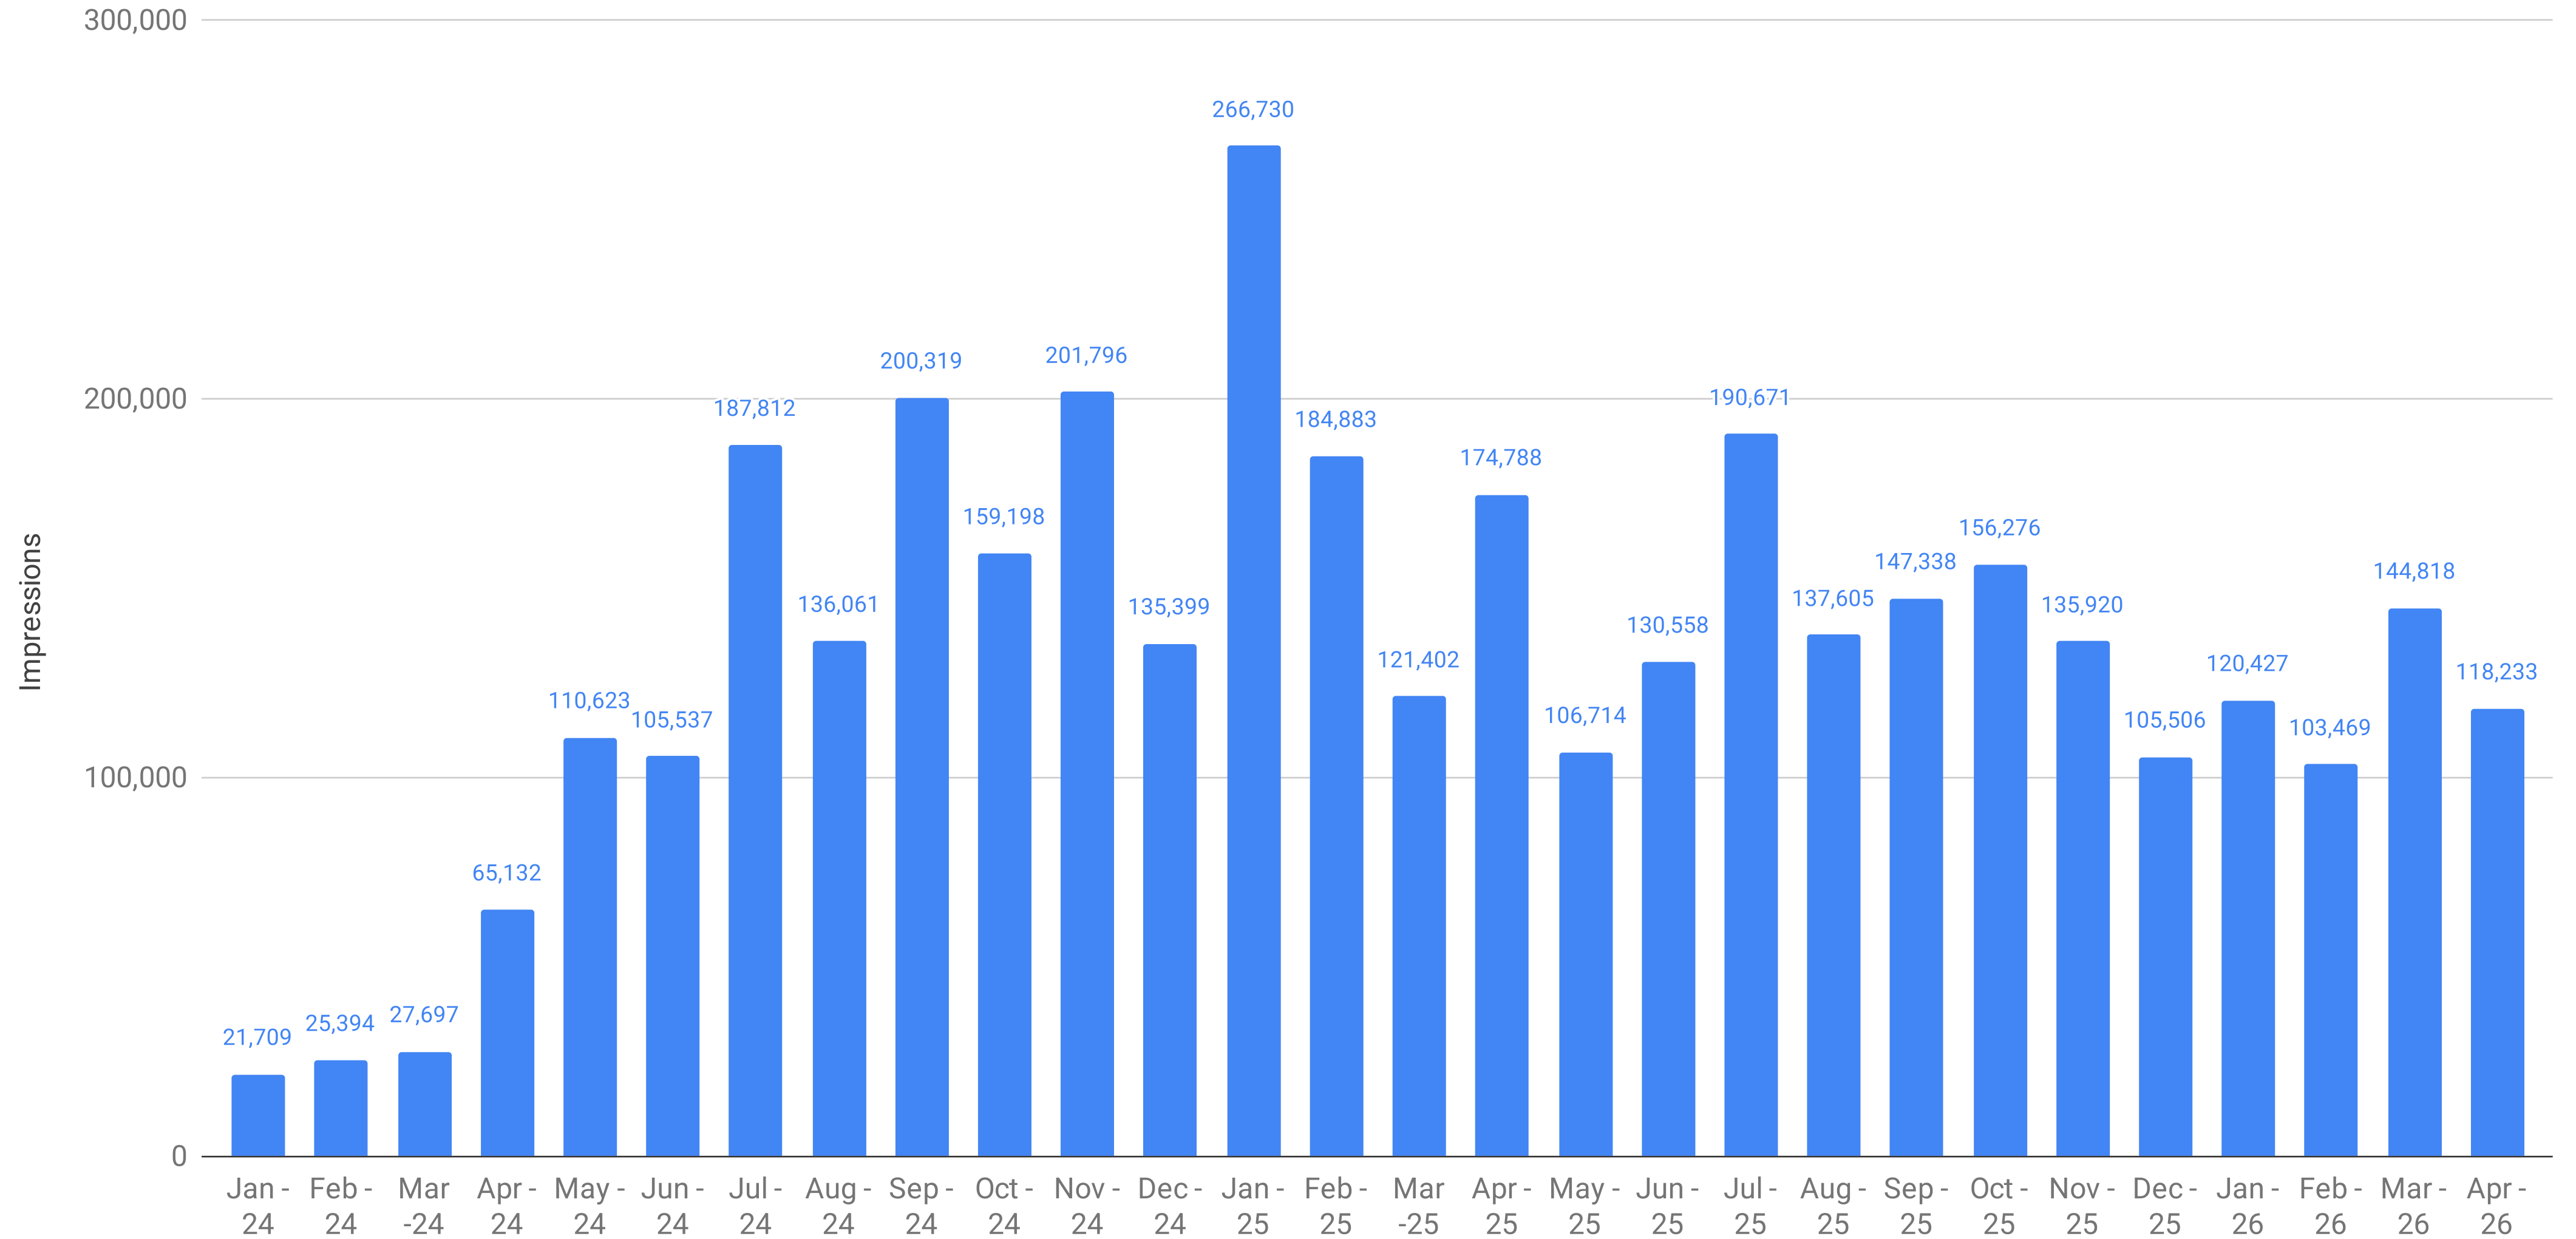

# ComplexDiscovery Banner Advertising Overview - Impressions

Recorded with Advanced Ads - Aggregate of All Banner Ads from Beta Advertising Program (Limited Advertisers and Ads)

Current Reporting (2024-26)