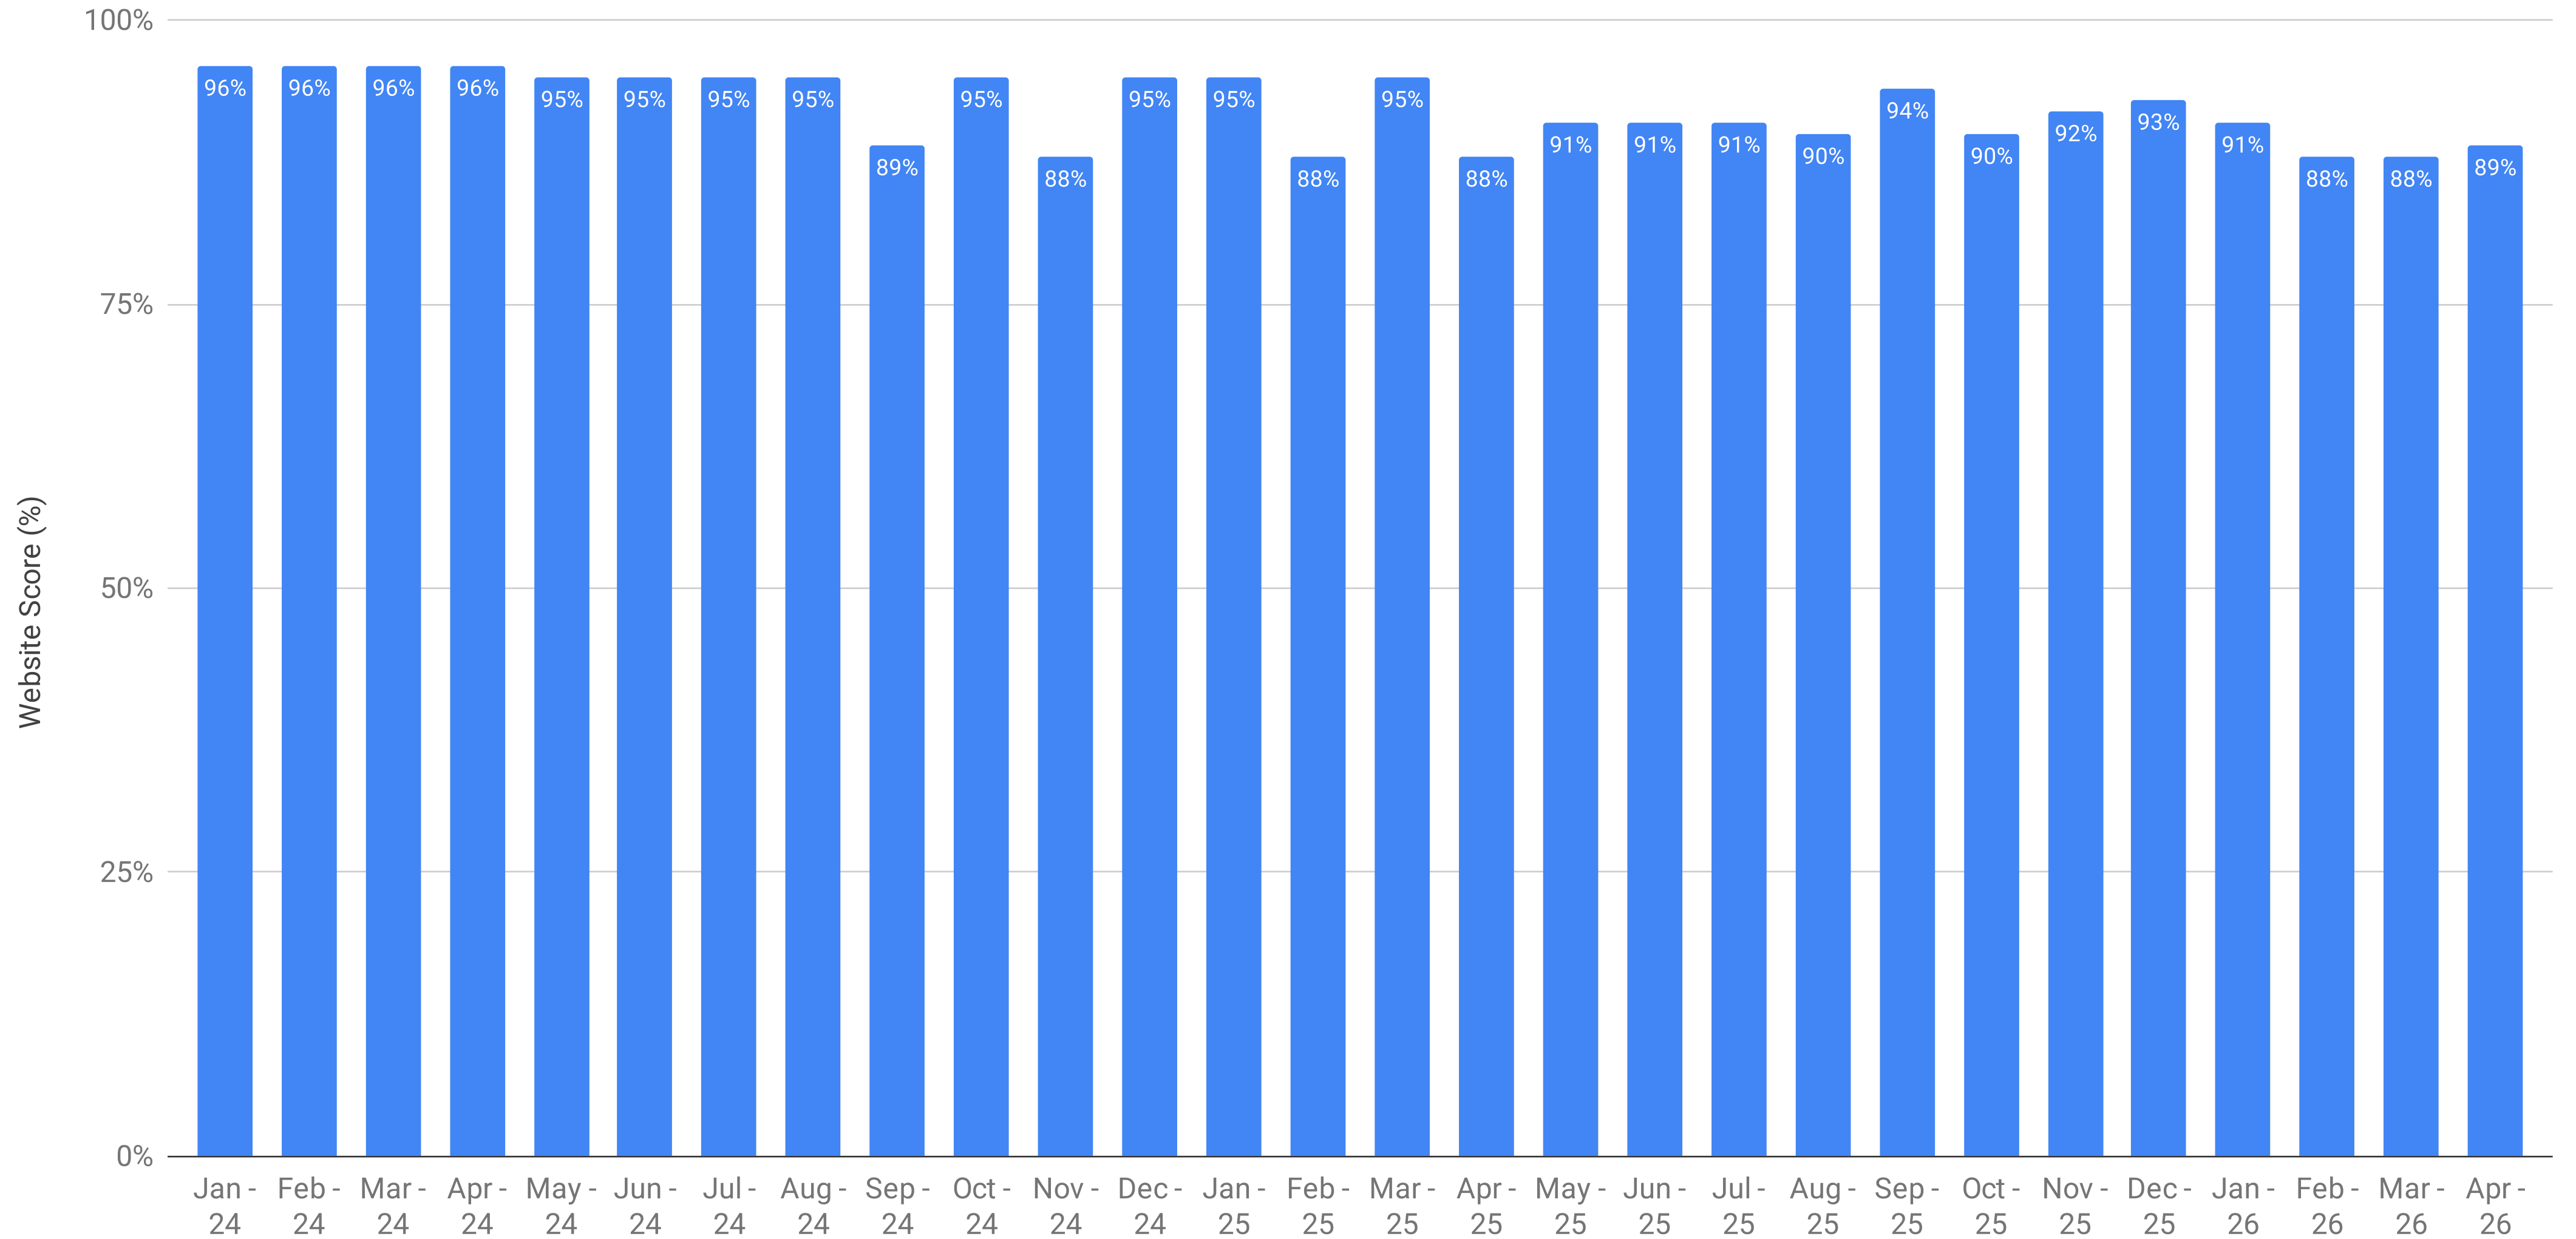

ComplexDiscovery Website Accessibility Score

Recorded with Userway - Websites with a Score of 75% or Below are at Risk of Lawsuits

Current Reporting (2024-26)