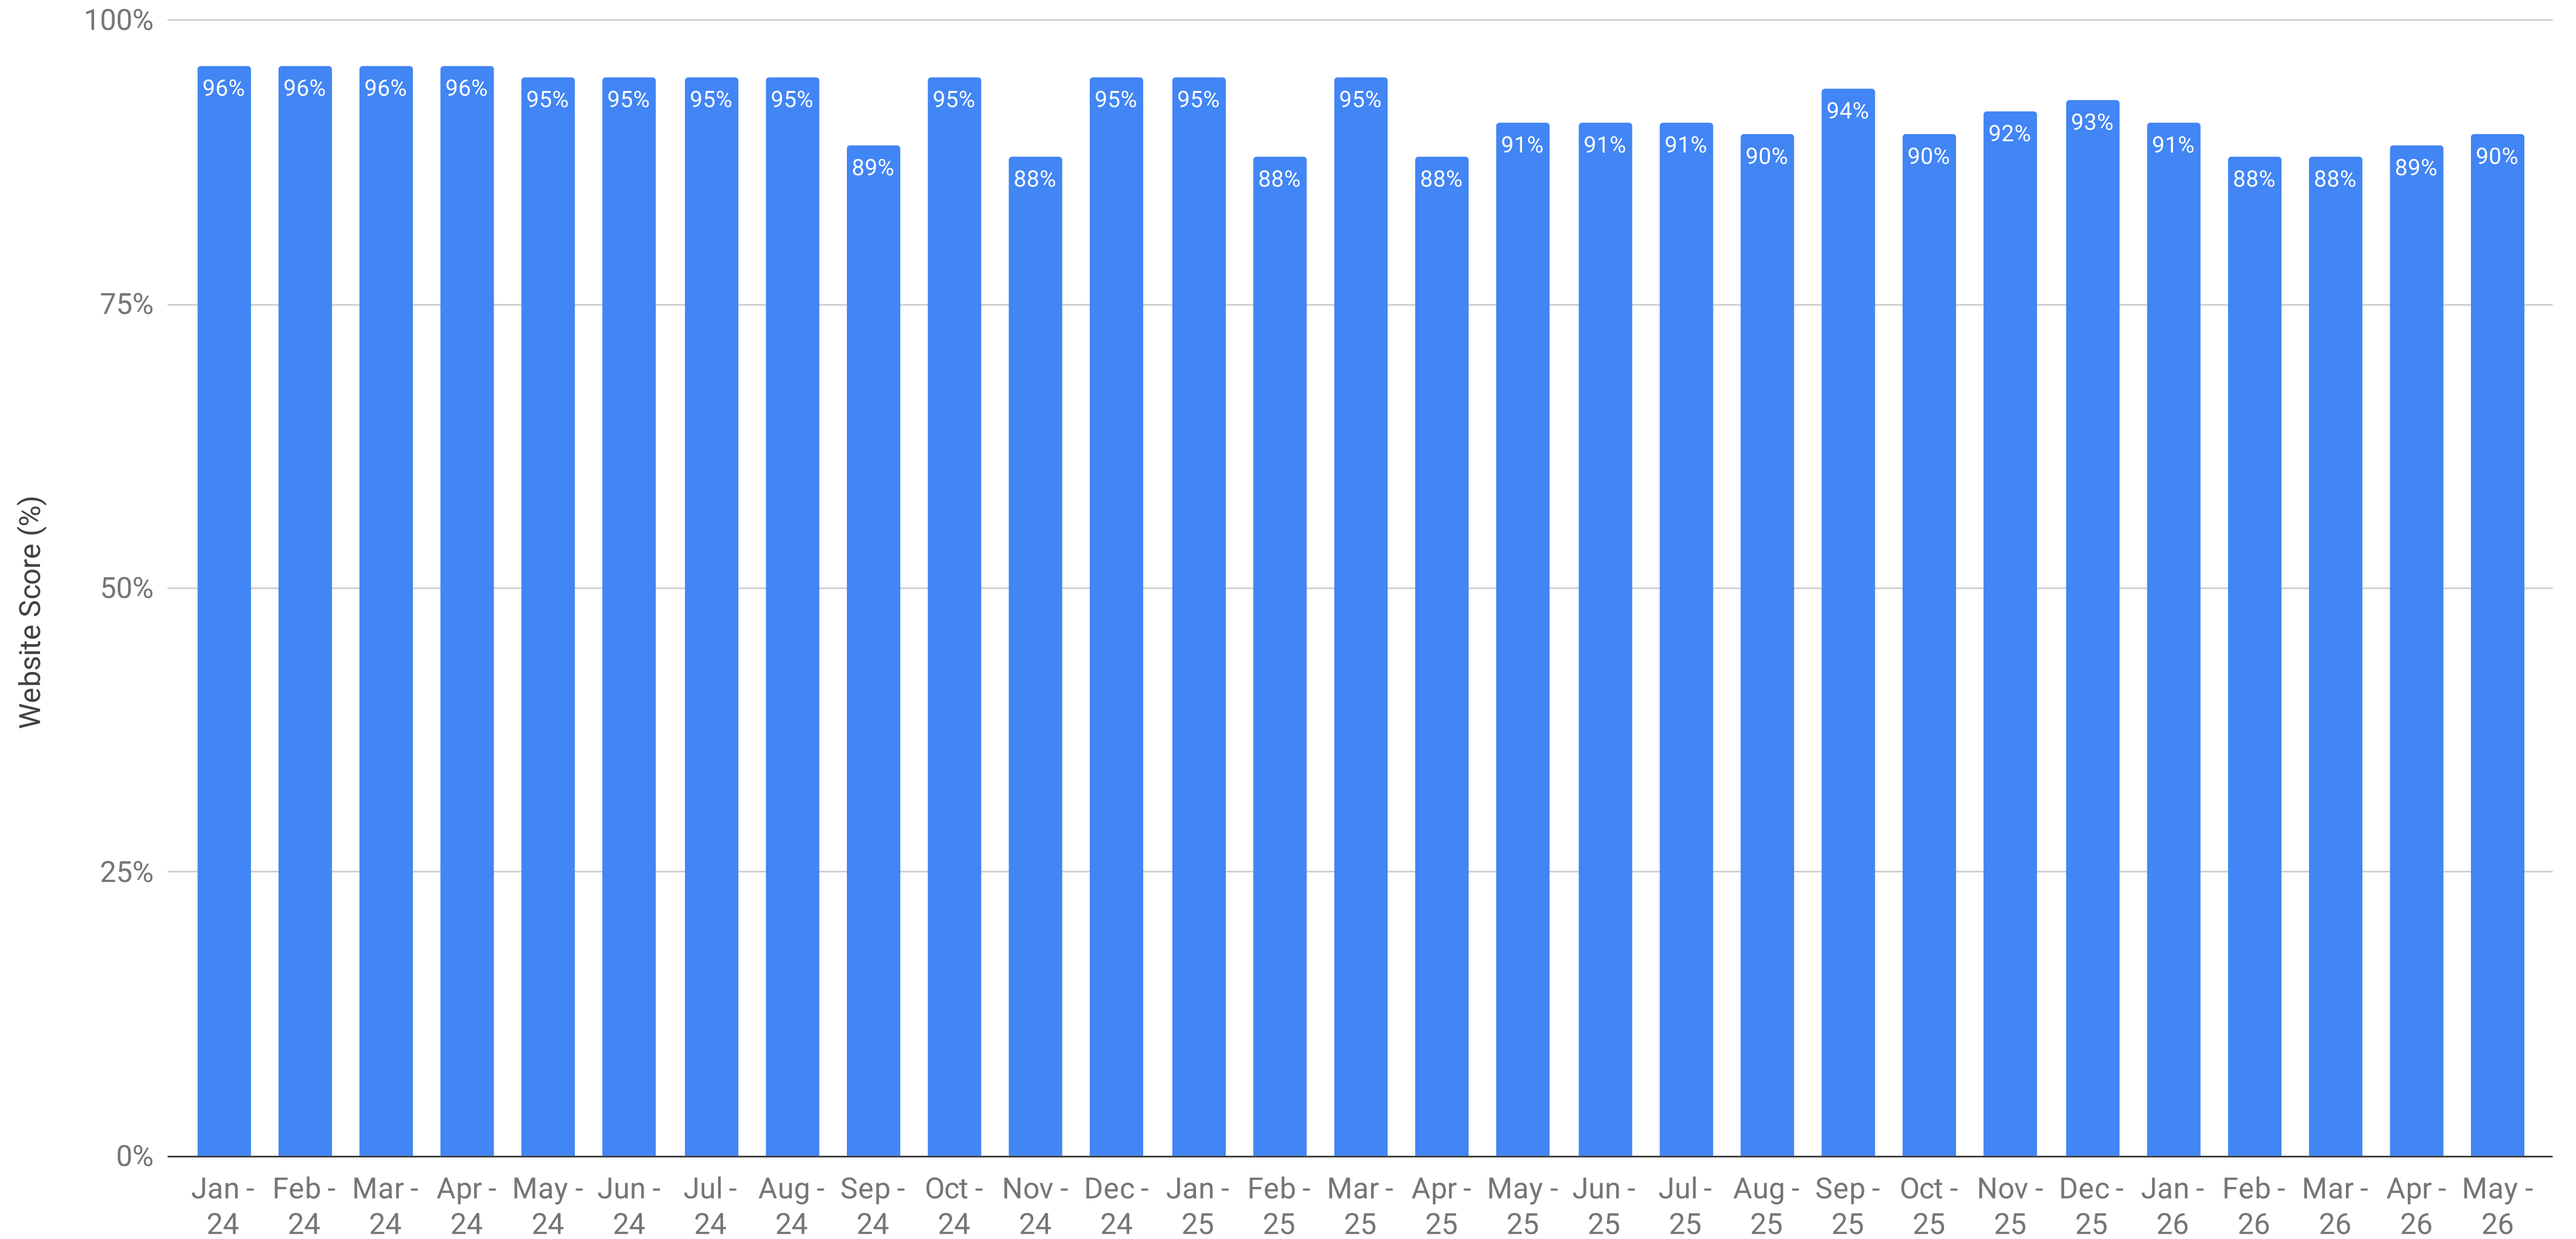

# ComplexDiscovery Website Accessibility Score

Recorded with Userway - Websites with a Score of 75% or Below are at Risk of Lawsuits

Current Reporting (2024-26)